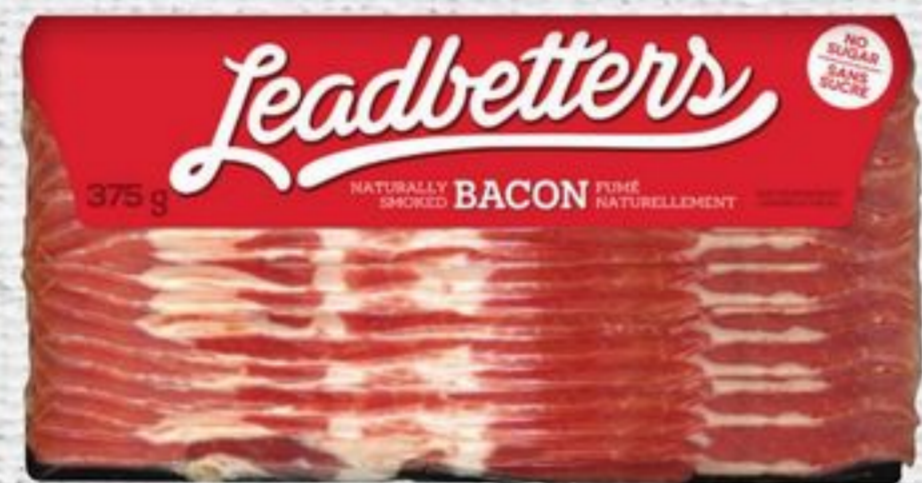

Morning MERRY

OUR TEAM'S PICKS

- CAREFULLY GROWN AND HAND PICKED FOR QUALITY AND FLAVOUR
- JUMBO SIZED, SUPER SWEET WITH A CRISP CRUNCH
- TRUSTED PARTNERS SINCE 2017

3.99
/LB

Castle Rock
Jumbo Green Seedless Grapes
Product of California
\$8.80/kg

4.99
EACH

Leadbetter's
Naturally Smoked Bacon
Regular or Thick Cut, 375 g

BUY more SAVE more **30% OFF**
AT TILL
WHEN YOU BUY
3 OR MORE
OR 1 FOR 15% OFF

Thrifty Kitchens
Fresh Breakfast Style Sausages
Product of Victoria