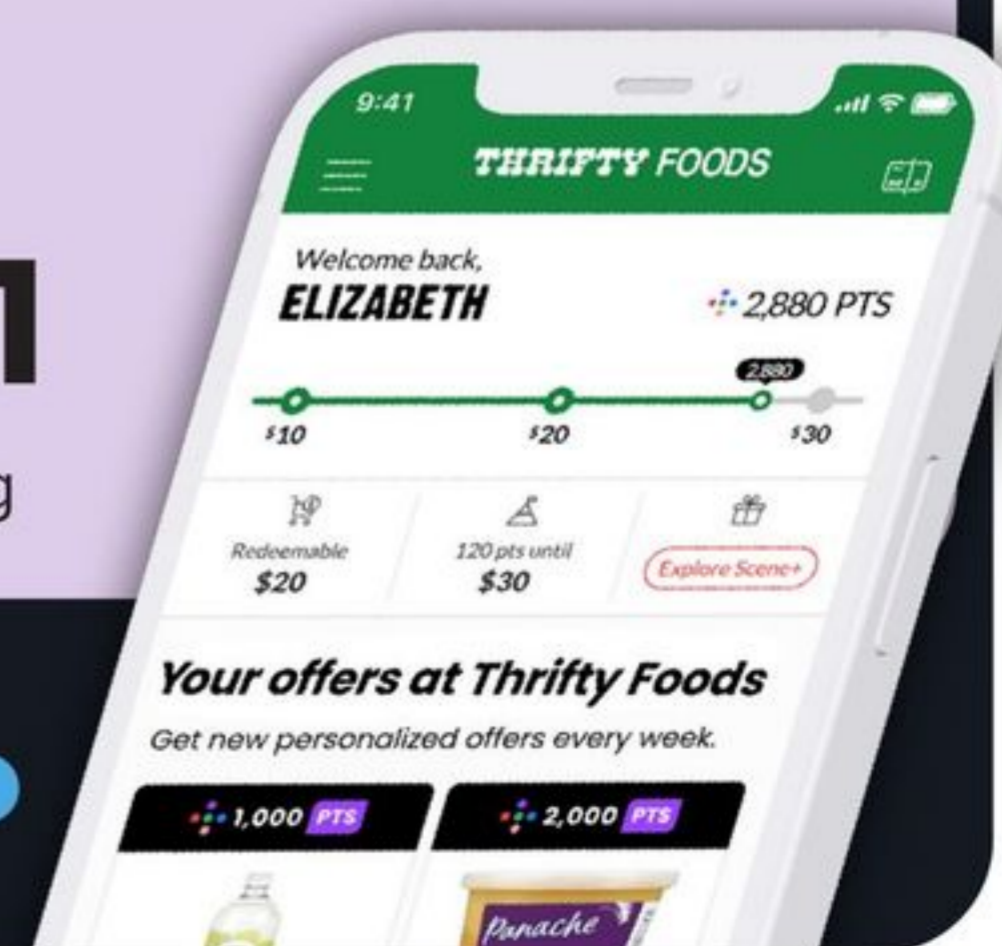

300 PTS
when you spend \$15
Milk-Bone
Dog Treats
113-900 g

Scene+
**DIGITAL
EXCLUSIVE**

OFFER AVAILABLE
DECEMBER 19-DECEMBER 24, 2024

LOAD IT TO GET IT!

- 1 Download the Thrifty Foods app
- 2 Load your offers to activate them
- 3 Shop and scan your Scene+ card

THRIFTY FOODS

Download on the
App Store

GET IT ON
Google Play

Offer valid December 19 to December 24, 2024, at all Thrifty Foods Locations in British Columbia. Minimum qualifying purchase must be made in a single transaction. No base Scene+ points earned. Offer must be loaded to a registered Scene+ card prior to purchase. Limit one digital offer per Scene+ membership card. Visit <https://www.sceneplus.ca/terms-and-conditions> to see full Terms and Conditions. Offer subject to change and may be withdrawn without notice. Trademarks of Scene Plus IP Corporation used under license by Sobeys Capital Incorporated.