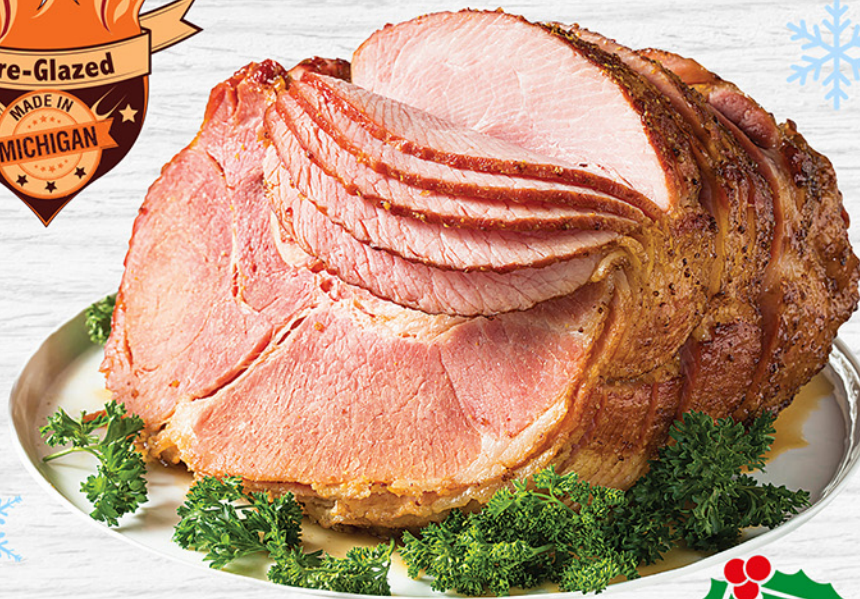

Sunset Fire-Glazed Spiral-Cut Ham

8-10 lb avg wt

This Fire-Glazed choice-cut ham is slow-cooked and spiral sliced with all its natural juices. Glaze Packet included. This superior tasting ham is also available unsliced.