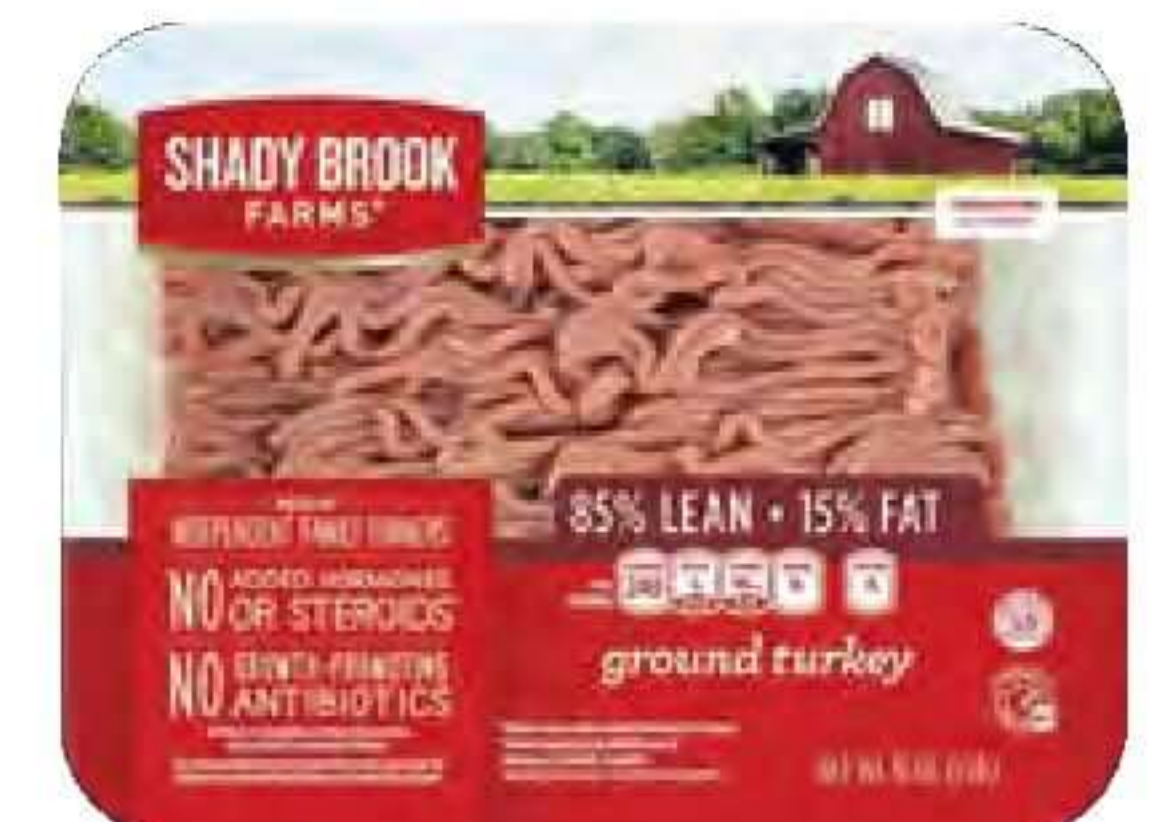

Shady Brook Farms 85% Lean Ground Turkey

1 lb. Pkg.

$3.79