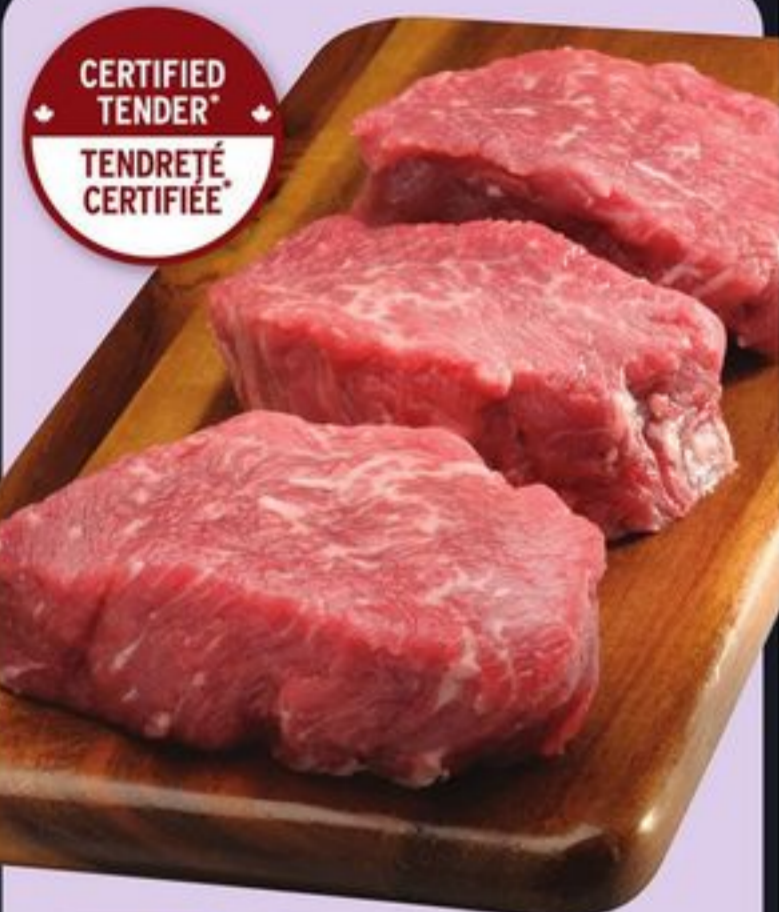

Scene

TURN
POINTS
INTO
GROCERIES

CERTIFIED
TENDER
TENDRETÉ
CERTIFIÉE

200 PTS
when you spend
$20 or more

9⁹⁹ /lb