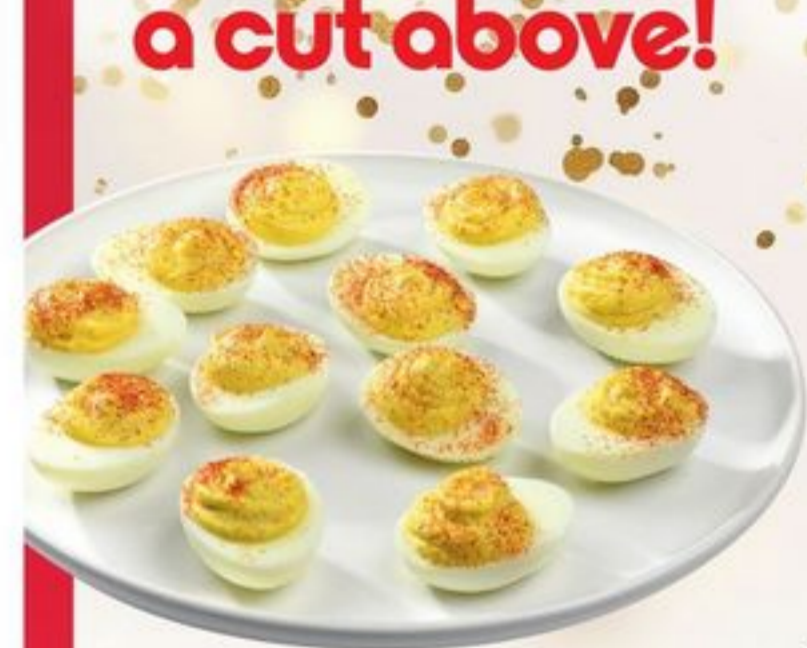

15% off Deviled Eggs 4-30 pk