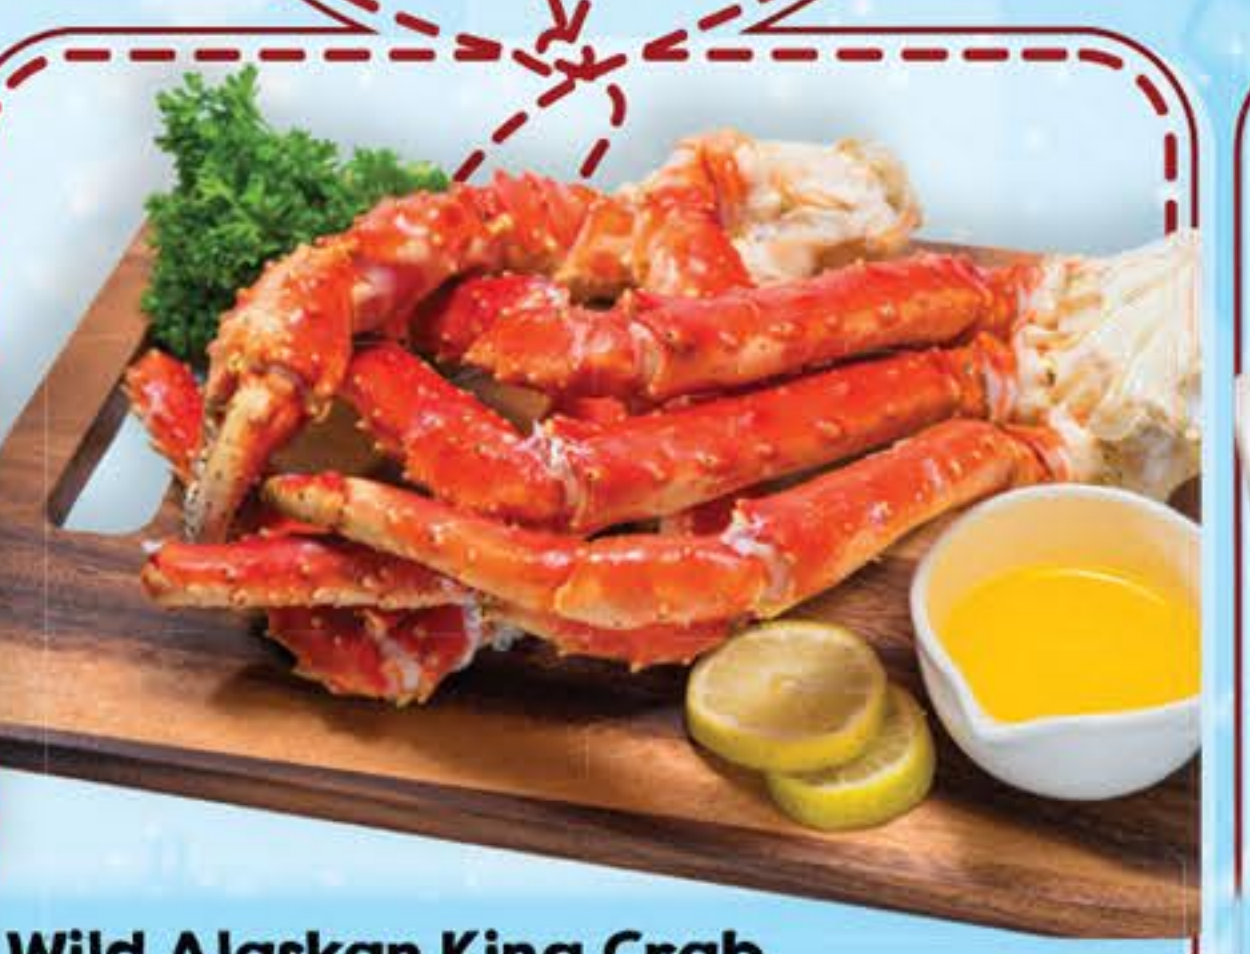

Decoy Wine
750 ml.
Selected Varieties **1999**

Wild Lobster Tail
4 oz. Frozen **649**
ea.

Boneless Striploin Roast
1129
lb.

Frozen Bone-In Pork Shoulder Roast
259
lb.

Fresh Ground Pork For Your Favorite Holiday Dishes
429
lb.