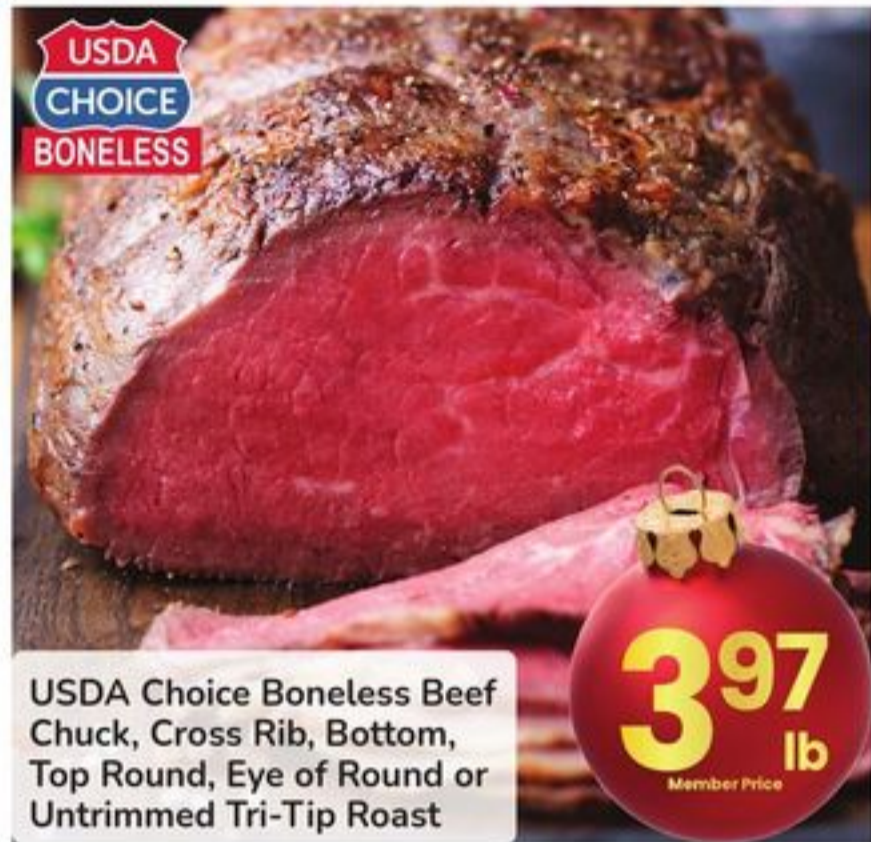

**Merry Christmas**

**Beef Ribeye Roast Bone-In**,  
With an Additional \$25 Purchase.  
While Supplies Last, Limit 1

**5<sup>97</sup>**  
lb  
Member Price

**Wild Caught Snow Crab Clusters**  
Frozen

**8<sup>97</sup>**  
lb  
Member Price

**USDA Choice Boneless Beef Chuck, Cross Rib, Bottom, Top Round, Eye of Round or Untrimmed Tri-Tip Roast**

**3<sup>97</sup>**  
lb  
Member Price

**Fresh 80% Lean Ground Beef Value Pack**

**3<sup>77</sup>**  
lb  
Member Price