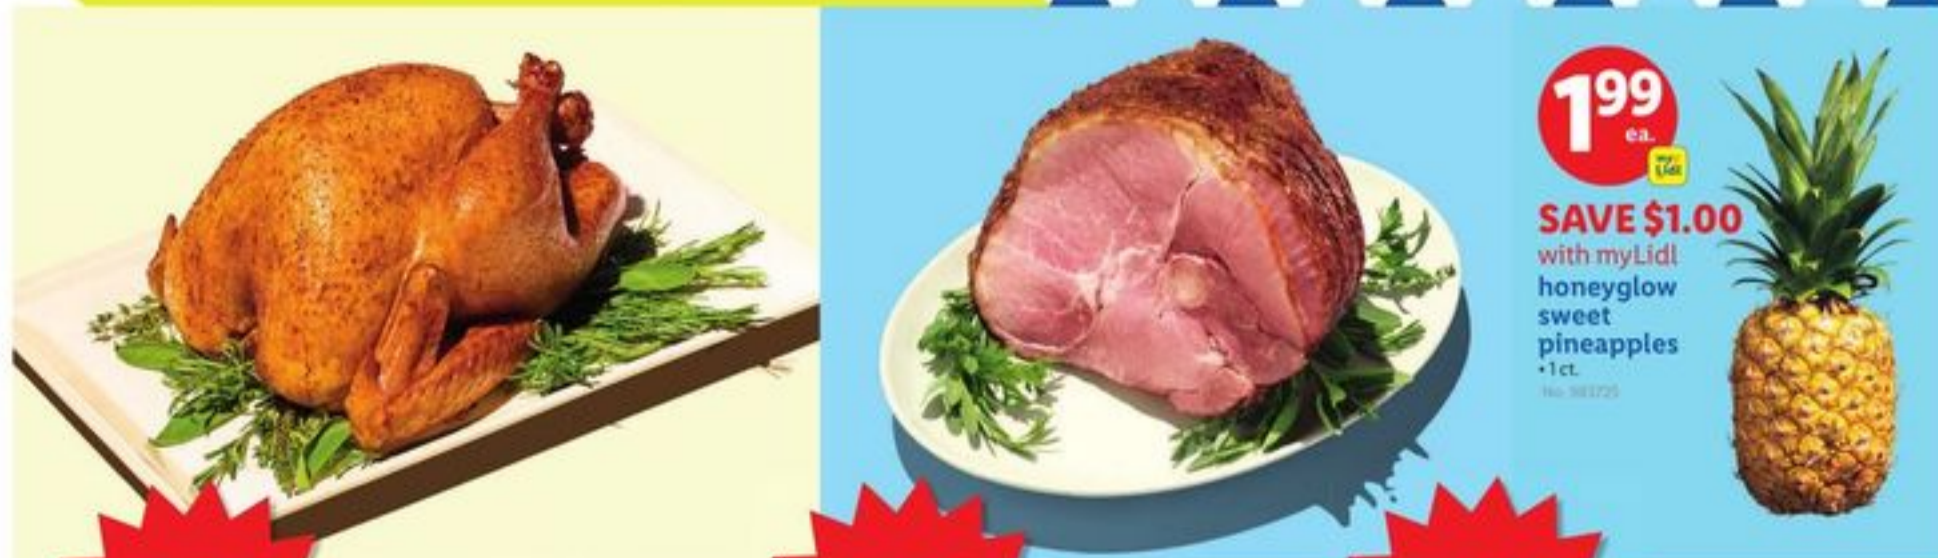

THE SUPER-EST MARKET

Wed. 12/18 - Tues. 12/24

HAPPY HOLIDAYS

BIG LIDL DEALS

99¢ /lb.

SAVE 70¢ with myLidl
Butterball® frozen premium all natural young turkey
• limit two turkeys per customer
No. 223361 - 223362

99¢ /lb.

SAVE 80¢ with myLidl
bone-in ham portion
• limit two hams per customer
No. 264206

1.29 /lb.

SAVE $1.00 with myLidl
bone-in spiral sliced ham
• limit two hams per customer
No. 264127