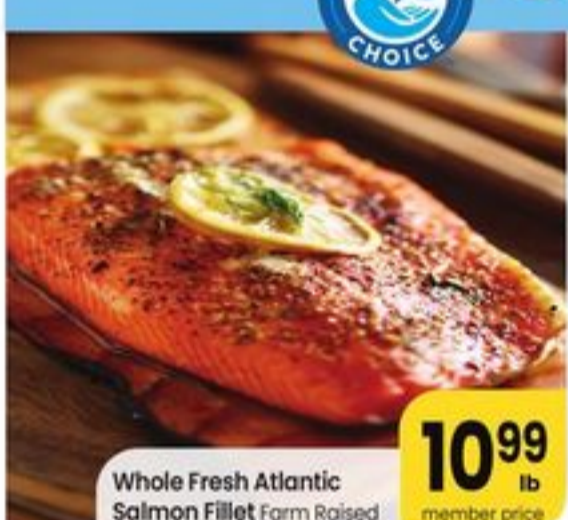

Seafood Favorites.

Whole Fresh Atlantic Salmon Fillet Farm Raised

10.99
lb
member price