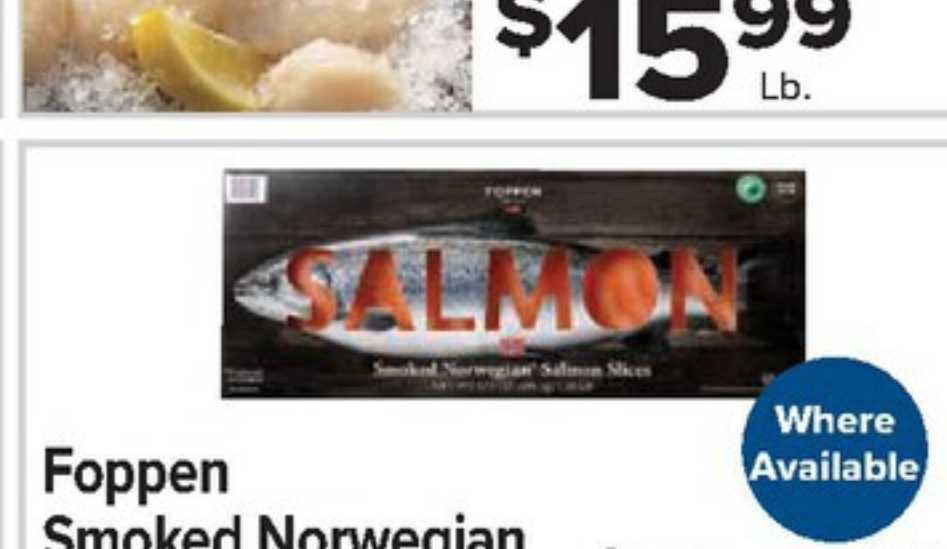

Great American Seafood Raw Shrimp
8/12 Ct./Lb., 16 oz. Pkg., Peeled & Deveined **$9⁹⁹** Ea.