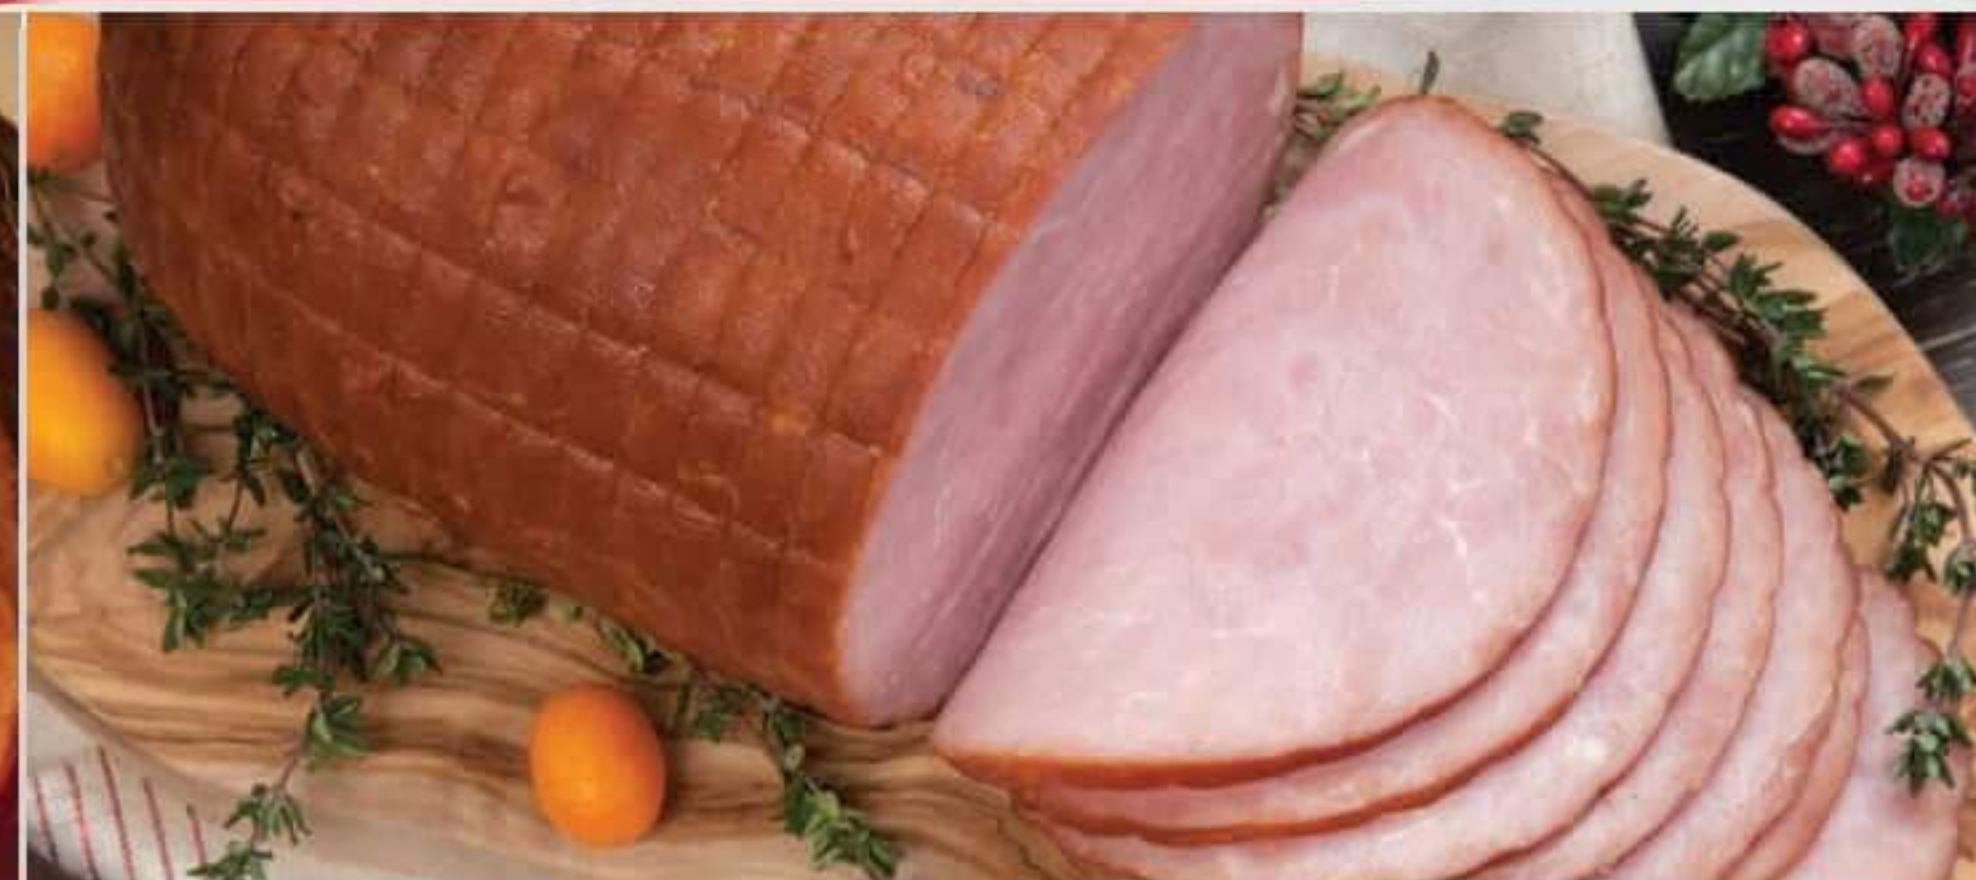

FAMILY FARE.

In Your Neighborhood

Family Fresh
MARKET

Fill your plate with Christmas favorites

Prices Effective **Sunday, Dec. 15** thru **Tuesday, Dec. 24, 2024**

Our Family's
Half Portion Spiral Sliced Ham
Bone-In **\$2.47 lb.**
Limit 1 with card