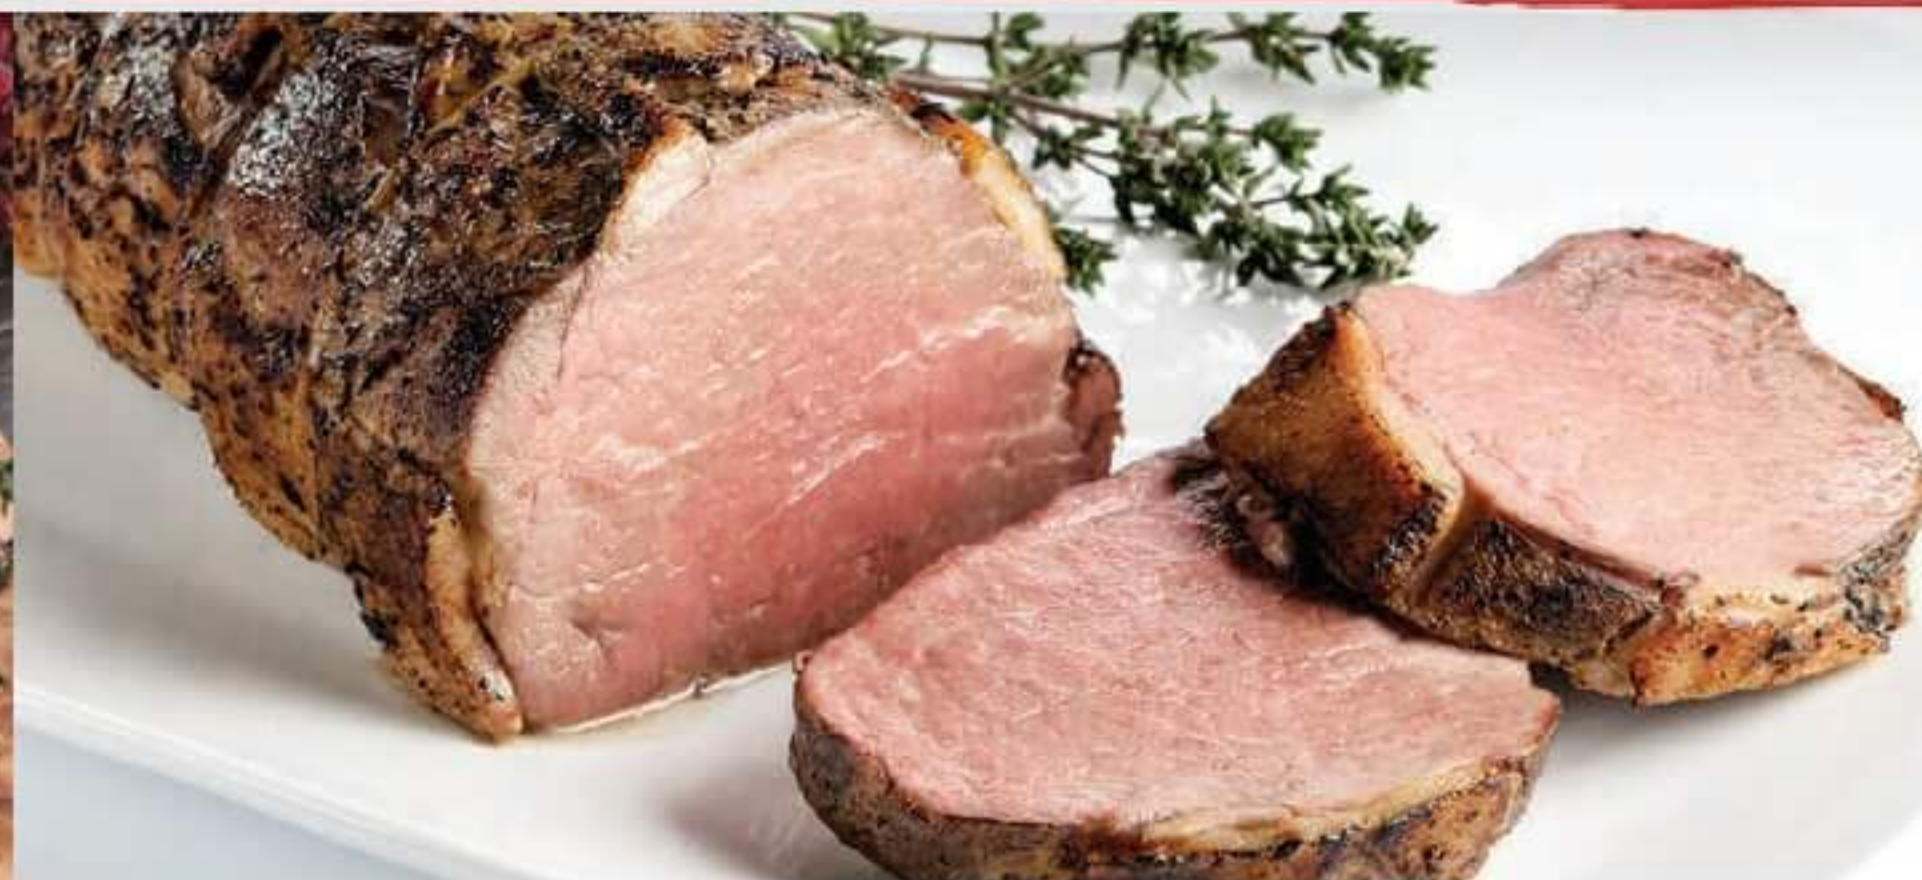

USDA Inspected
Fresh Boneless Whole Beef Tenderloin
Sliced Free Upon Request **$10.99 lb.**
with card