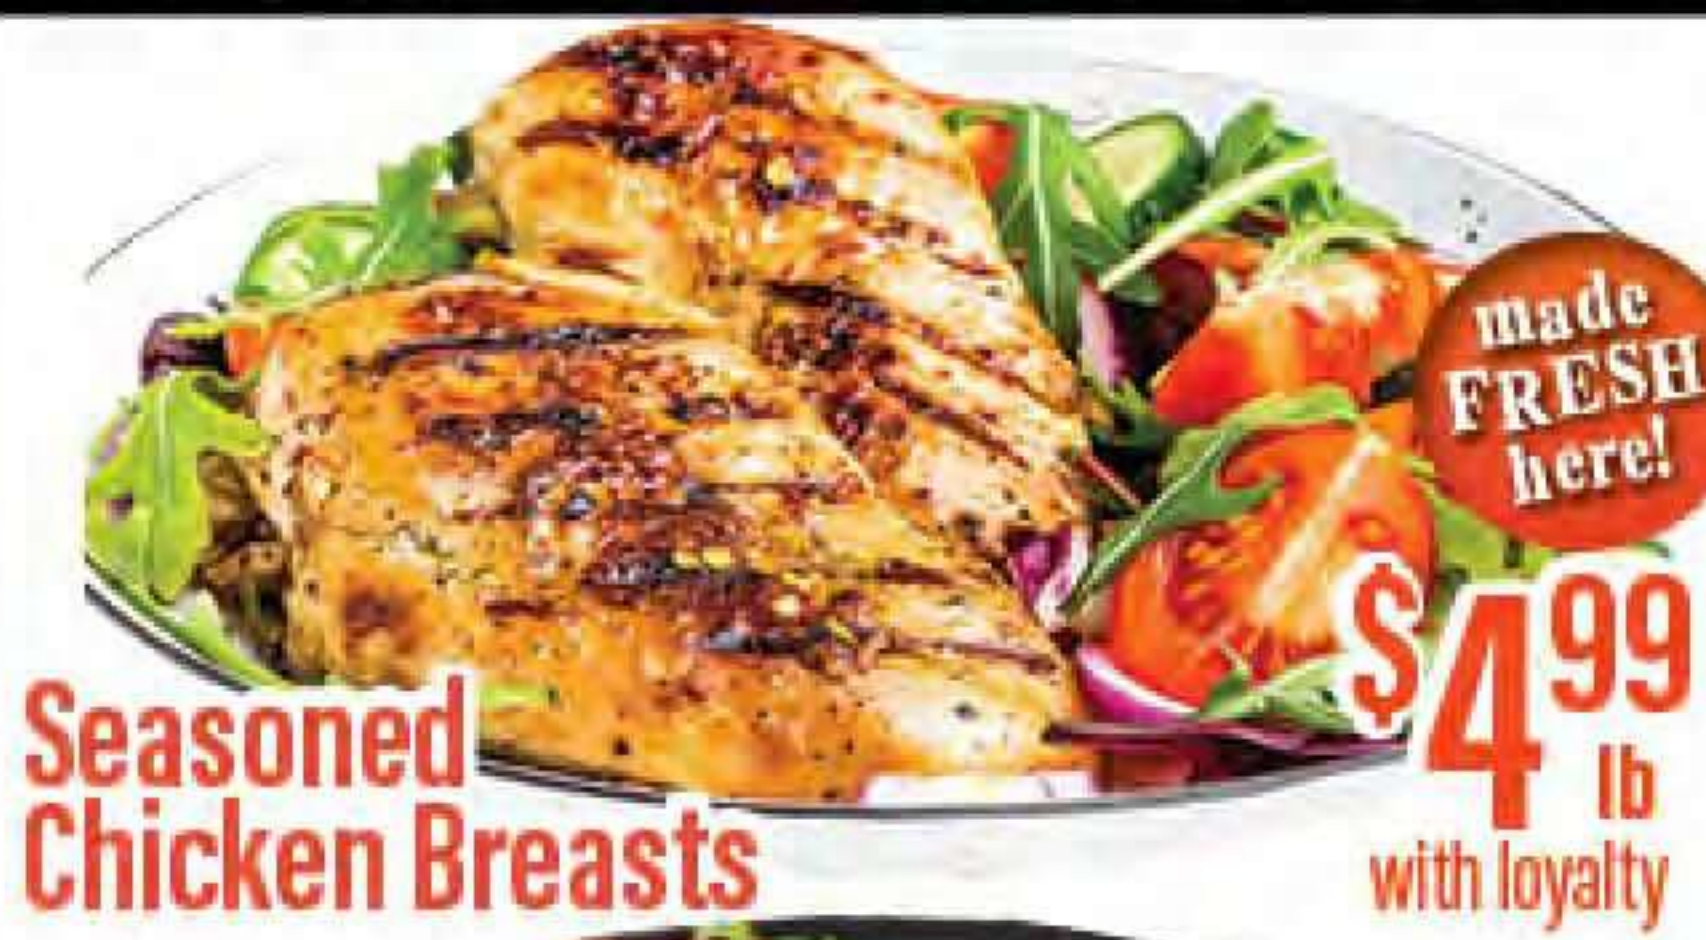

MEALS MADE EASY! MADE FRESH IN STORE

Seasoned Chicken Breasts \$4.99 lb with loyalty

Stuffed Boneless, Skinless Chicken Breast \$4.99 lb with loyalty

Stuffed Pork Rib Chop \$4.99 lb with loyalty

Seasoned Pork Back Ribs \$4.99 lb with loyalty