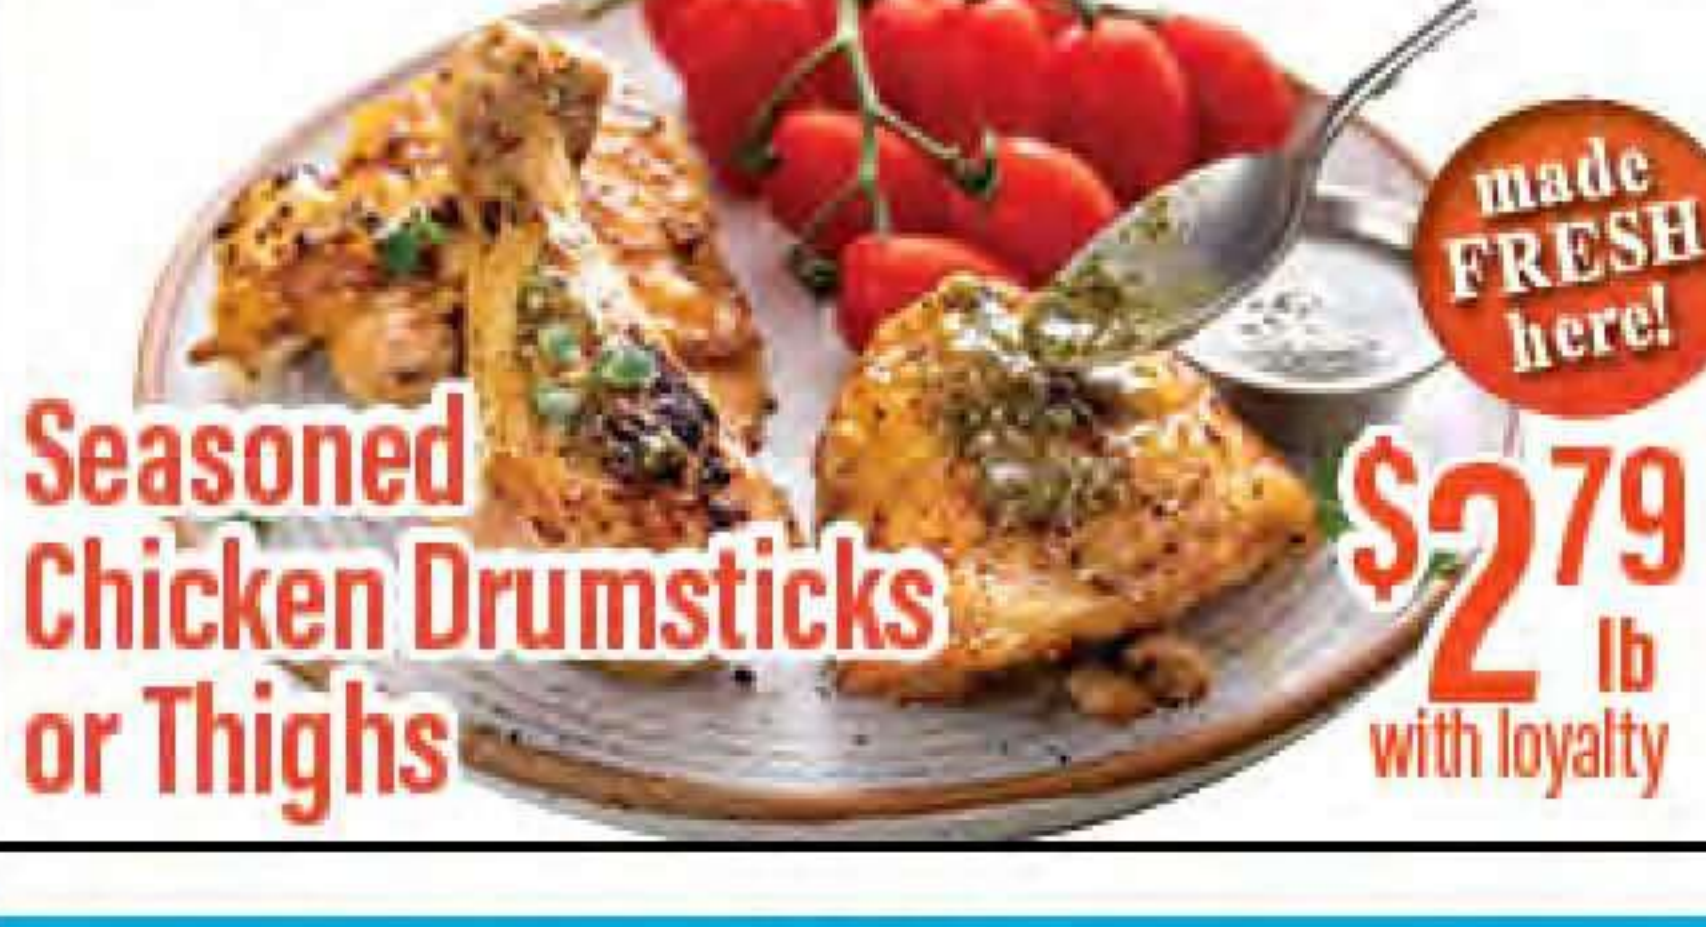

MEALS MADE EASY! MADE FRESH IN STORE

Seasoned Chicken Breasts \$4.99 lb with loyalty

Stuffed Boneless, Skinless Chicken Breast \$4.99 lb with loyalty

Stuffed Pork Rib Chop \$4.99 lb with loyalty

Seasoned Pork Back Ribs \$4.99 lb with loyalty