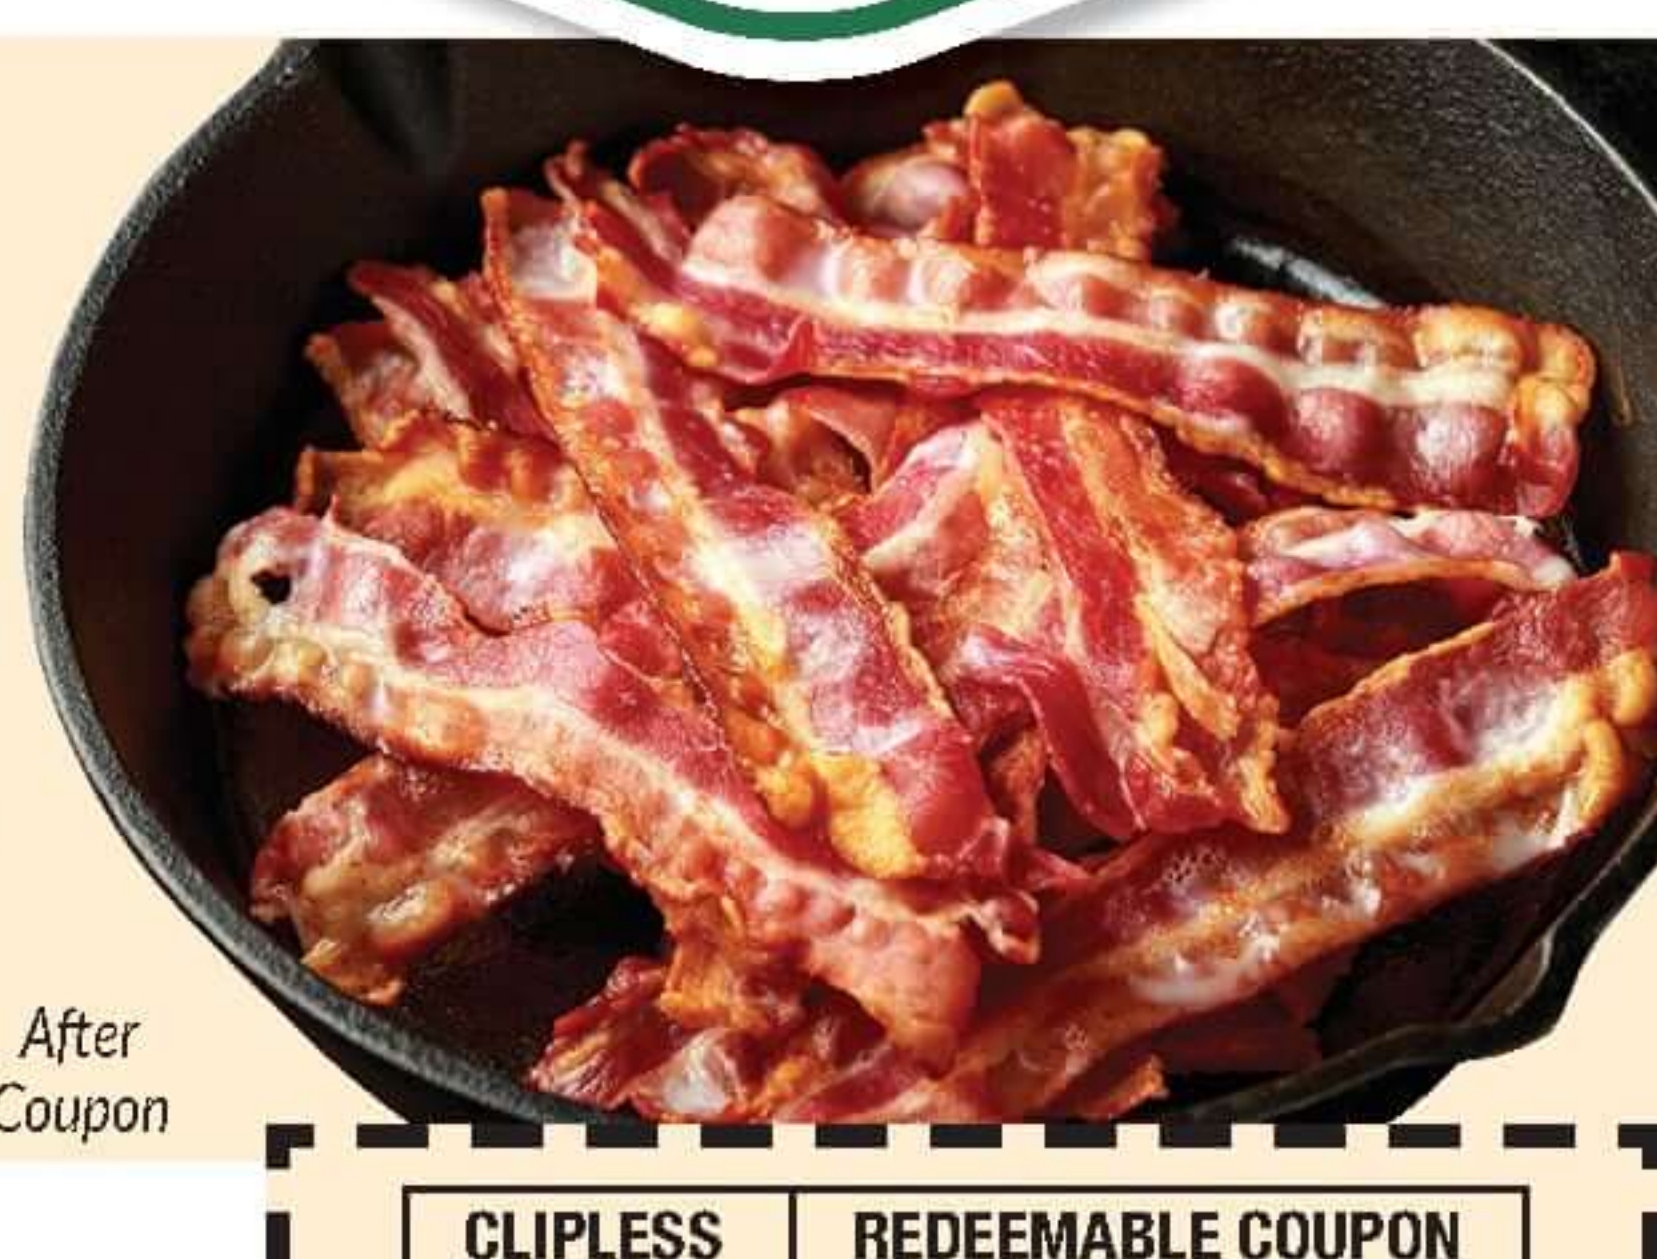

5⁹⁹
**Smithfield
Marinated
Pork Loin Filet**
23-27.2 oz pkg,
Selected Varieties

6⁹⁹
**Rosina
Meatballs**
18-26 oz pkg,
Selected Varieties

3⁹⁹
**Jimmy Dean
Pork Sausage**
9.6-16 oz pkg,
Selected Varieties

CLIPLESS REDEEMABLE COUPON
VALID: 12/19/24-12/25/24 RVO200
**Buy Two Packages
Oscar Mayer
Sliced Bacon and
SAVE $2⁰⁰**
Must buy two 12-16 oz pkgs
RETAILER: Return to UNFI COUPON SERVICES
via UNFI Redemption Form
VOID IF COPIED, TRANSFERRED, PURCHASED
OR SOLD, ONE COUPON PER PURCHASE.
GOOD ONLY AT
SENTRY STORES **Sentry**

2/6
**Simply Potatoes
Mashed Potatoes**
24 oz pkg,
Selected Varieties

3⁹⁹
**Johnsonville
Breakfast Links, Patties
or Ground Sausage**
9-16 oz pkg,
Selected Varieties

3⁹⁹
**Johnsonville
Rope Sausage**
12-13.5 oz pkg,
Selected Varieties

1²⁹
lb
**Festive Turkey
Breast**
Frozen, Bone-In

4⁹⁹
**Gilbert's
Chicken Sausage**
10 oz pkg,
Selected Varieties

3⁴⁹
**Flanagan
Sauerkraut**
32 oz bag,
Selected Varieties

3⁹⁹
**Claussen
Pickles**
20-32 oz jar,
Selected Varieties

4⁴⁹
**Oscar Mayer
Deli Fresh or Carving
Board Lunchmeat**
6-9 oz pkg,
Selected Varieties

★
SEAFOOD
★

WHILE SUPPLIES LAST.
ALL ITEMS MAY NOT BE AVAILABLE.
NO RAINCHECKS

3⁹⁹
**Supreme Choice
Lobster or
Crab Rangoons**
7 oz pkg

5⁹⁹
**Supreme Choice
Tilapia Fillets**
16 oz pkg

6⁹⁹
**Supreme Choice
Raw EZ Peel Shrimp**
16 oz pkg,
41-50 ct

7⁹⁹
**Supreme Choice
Cooked Shrimp**
16 oz pkg,
41-50 ct, Tail On

4⁹⁹
**Elf
Wild
Herring Fillets**
12 oz jar,
Selected Varieties

7⁹⁹
**Supreme Choice
Cod Fillets**
16 oz pkg

9⁹⁹
**Arctic Shores
Extra Large
Cooked Shrimp**
16 oz pkg,
26-30, Tail-On

8⁹⁹
**Arctic Shores
Extra Jumbo
Raw Shrimp**
16 oz pkg,
16-20, Deveined

15⁹⁹
**Great American
Raw Shrimp
Skewers**
32 oz pkg,
16-20 ct

**BEST PICKED
PRODUCE**

WHILE SUPPLIES LAST.
ALL ITEMS MAY NOT BE AVAILABLE.
NO RAINCHECKS

★ **249** ★
lb
**Red
Seedless Grapes**
Fresh

★ **2/4** ★
**Giorgio
Whole or Sliced
Mushrooms**
8 oz pkg

★ **1²⁹** ★
**Baby Cut
Carrots**
1 lb pkg

★ **2/6** ★
**Fresh
Express
Salad Blend**
5-12 oz pkg,
Selected Varieties

2⁹⁹ ea
**Del Monte
Whole Pineapple**
Fresh, Sweet

2⁴⁹
**Fresh
Celery**
Sleeved

3⁴⁹
**MANN'S
Green Beans**
Fresh, 12 oz pkg

79¢
**Green
Onions**
Fresh, Bunch

249 lb
**Brussels
Sprouts**
Fresh

2/4
**Whole
Cranberries**
Fresh, 12 oz pkg

4/5
**Ripe
Avocados**
Fresh

18⁹⁹
**Healthy
Harvest
Fruit Tray
With Dip**
34 oz pkg

12⁹⁹
**Taylor Farms
Large
Vegetable
Tray
With Dip**
40 oz pkg

169 lb
**Granny Smith
Apples**
Premium

4⁹⁹
**Mayer Bros.
Apple Cider**
64 oz jug,
Selected Varieties