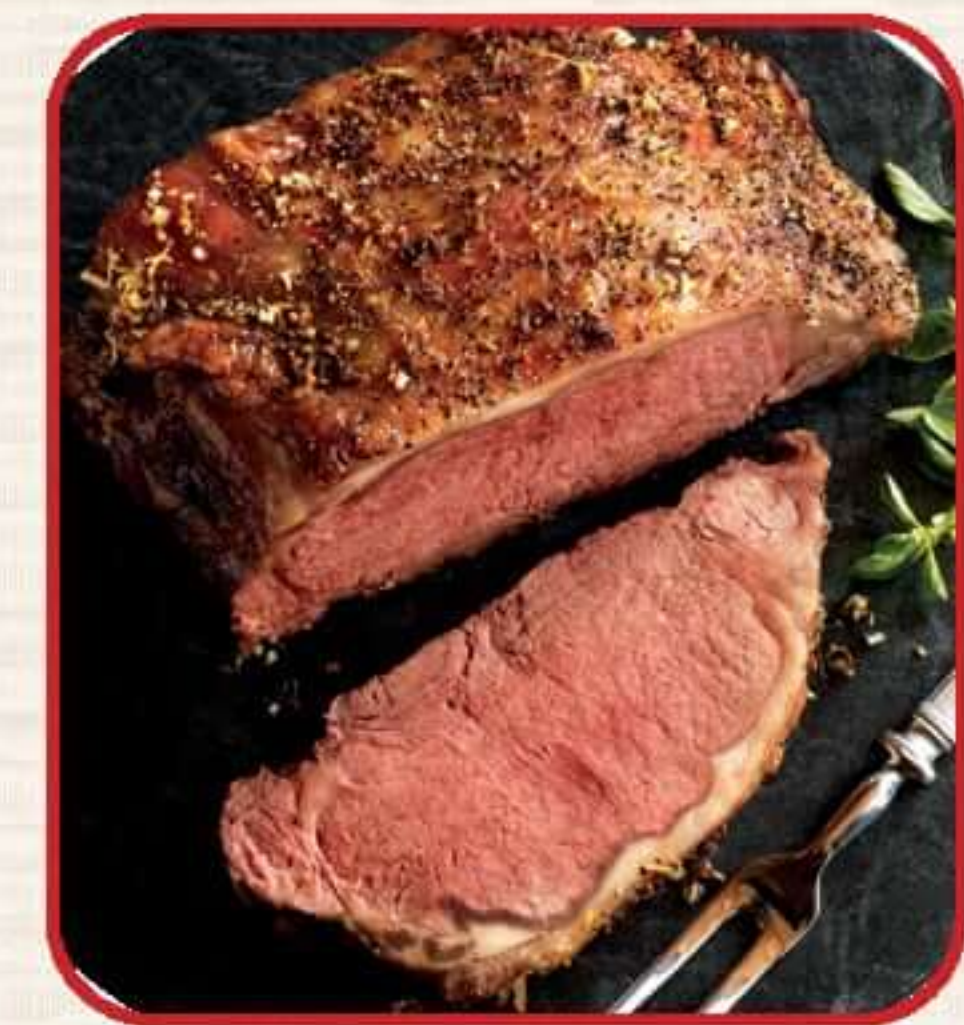

11.99
lb
Boneless New York Strip Roast
USDA Choice,
Sentry Angus Beef