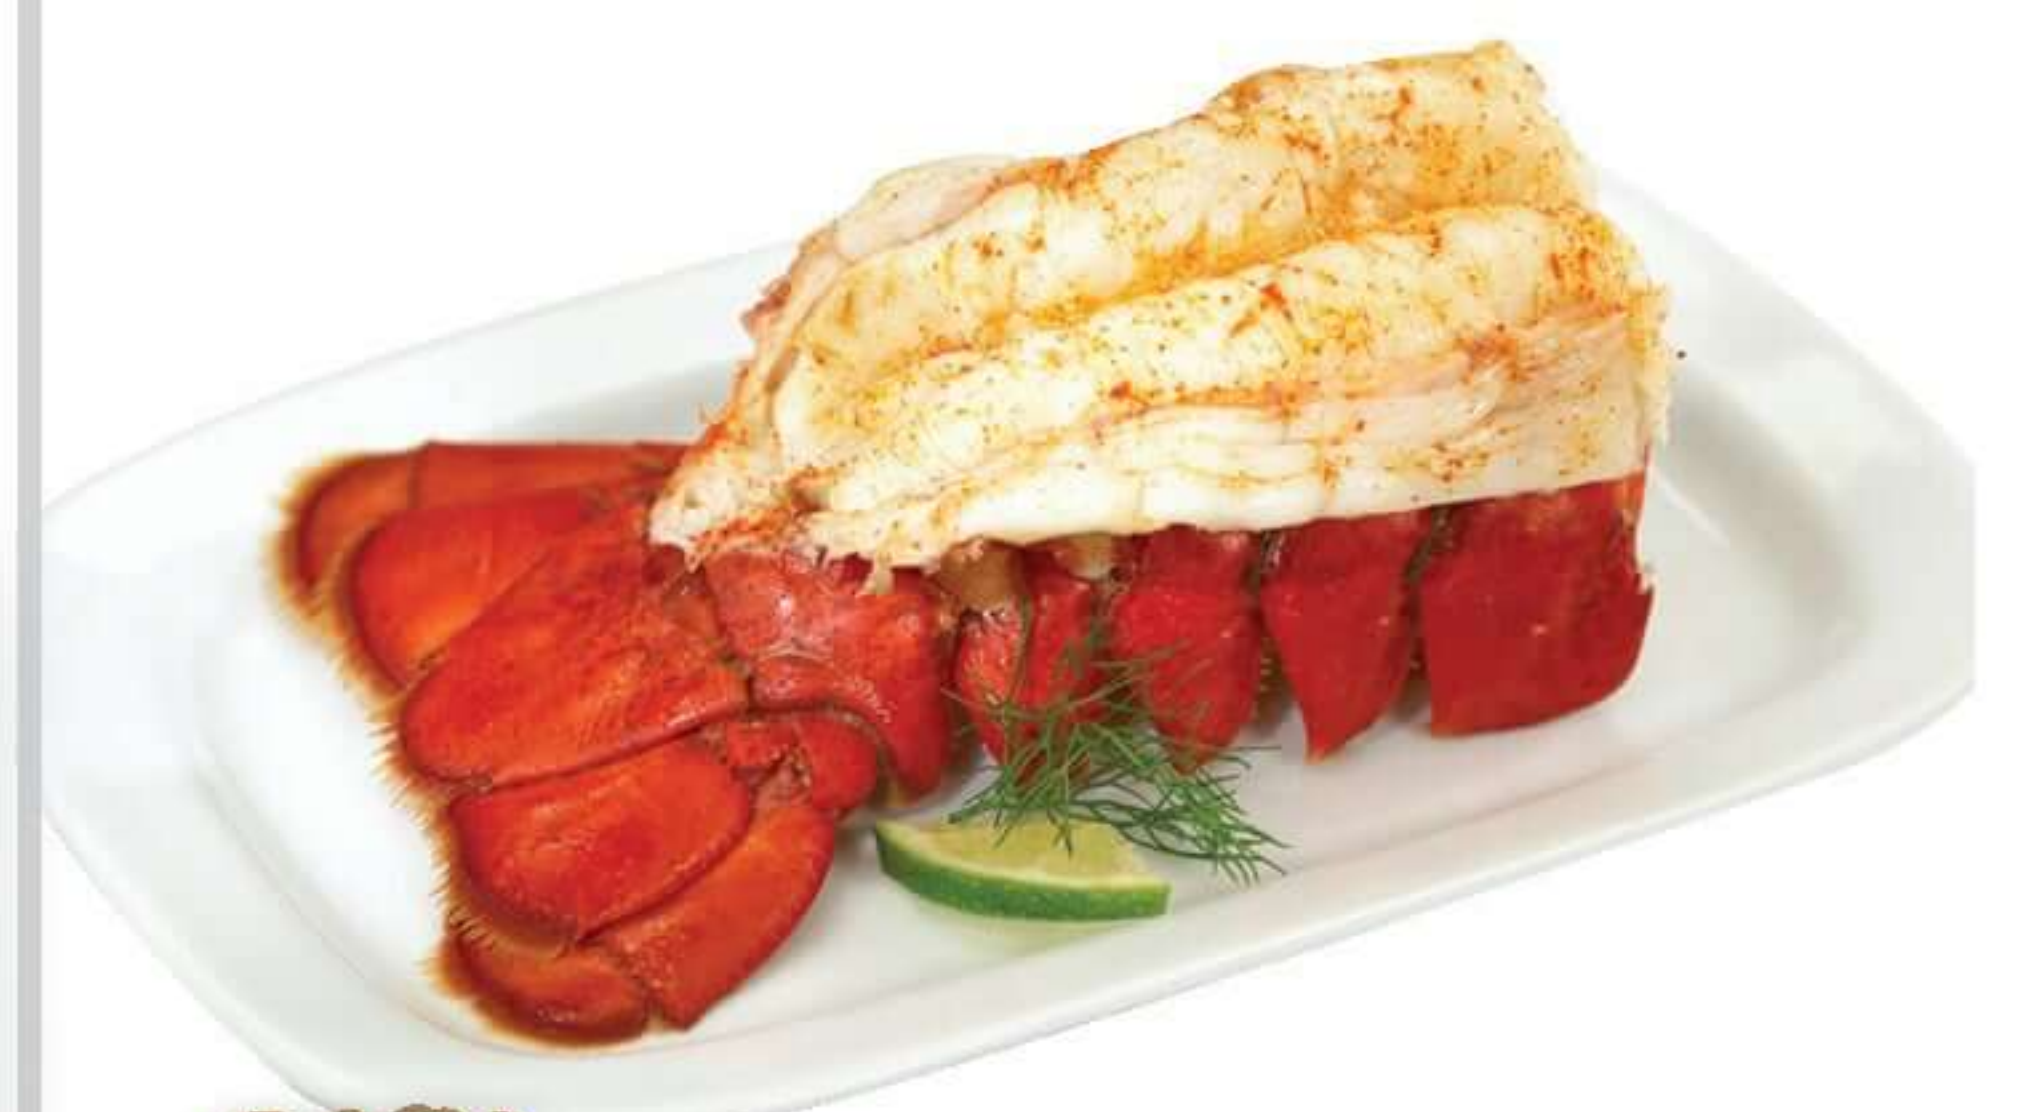

Wild
Caught!

$7.99
with card