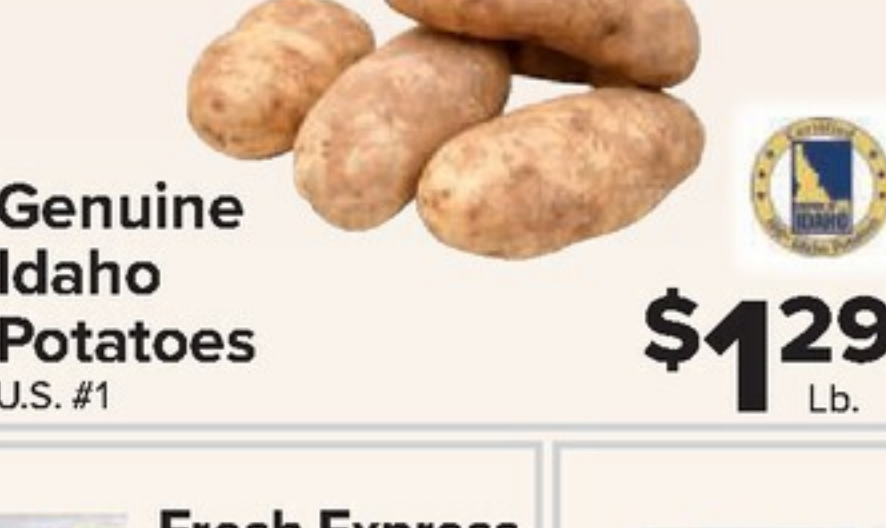

Genuine Idaho Potatoes
U.S. #1 **$1.29** Lb.