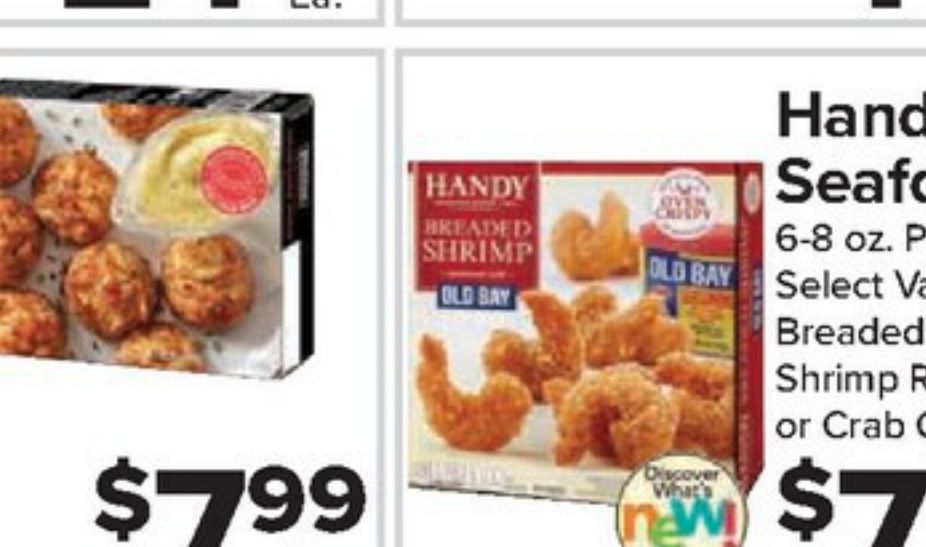

Phillips Mini Crab Cakes 6 oz. Pkg.
$7⁹⁹ Ea.