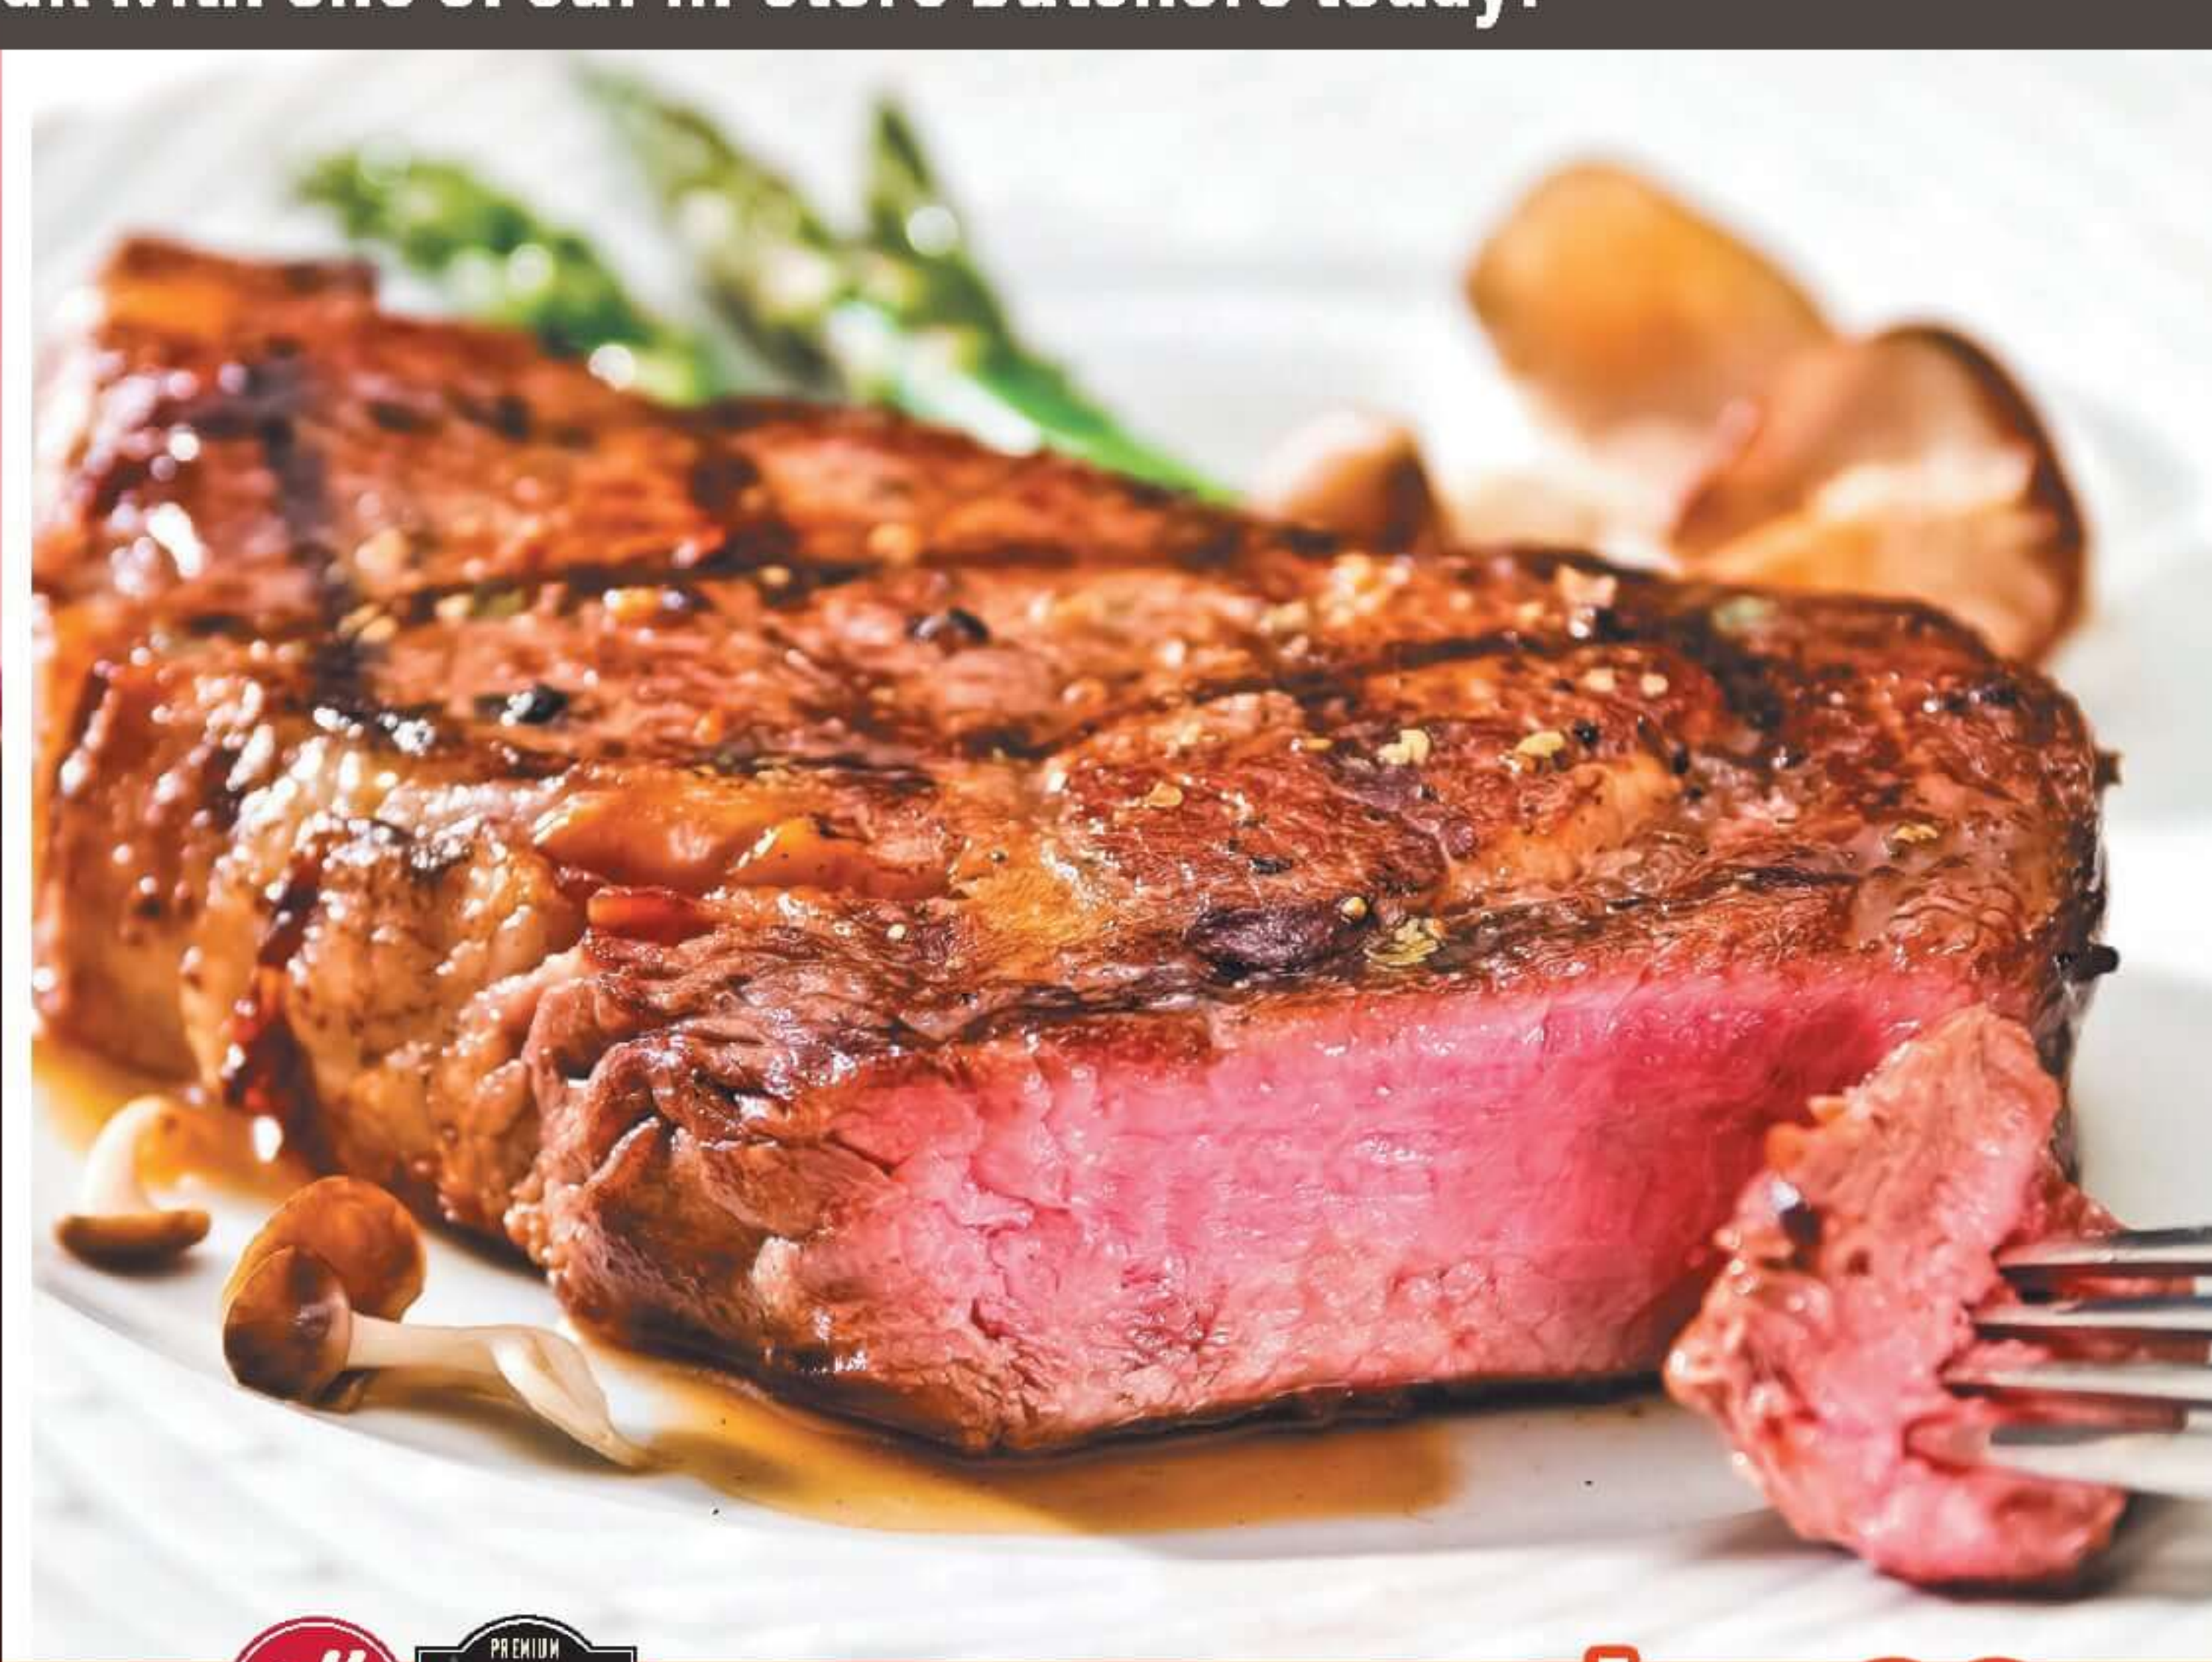

Boneless Beef
TOP SIRLOIN STEAKHOUSE CUT **$9.99** lb. with loyalty