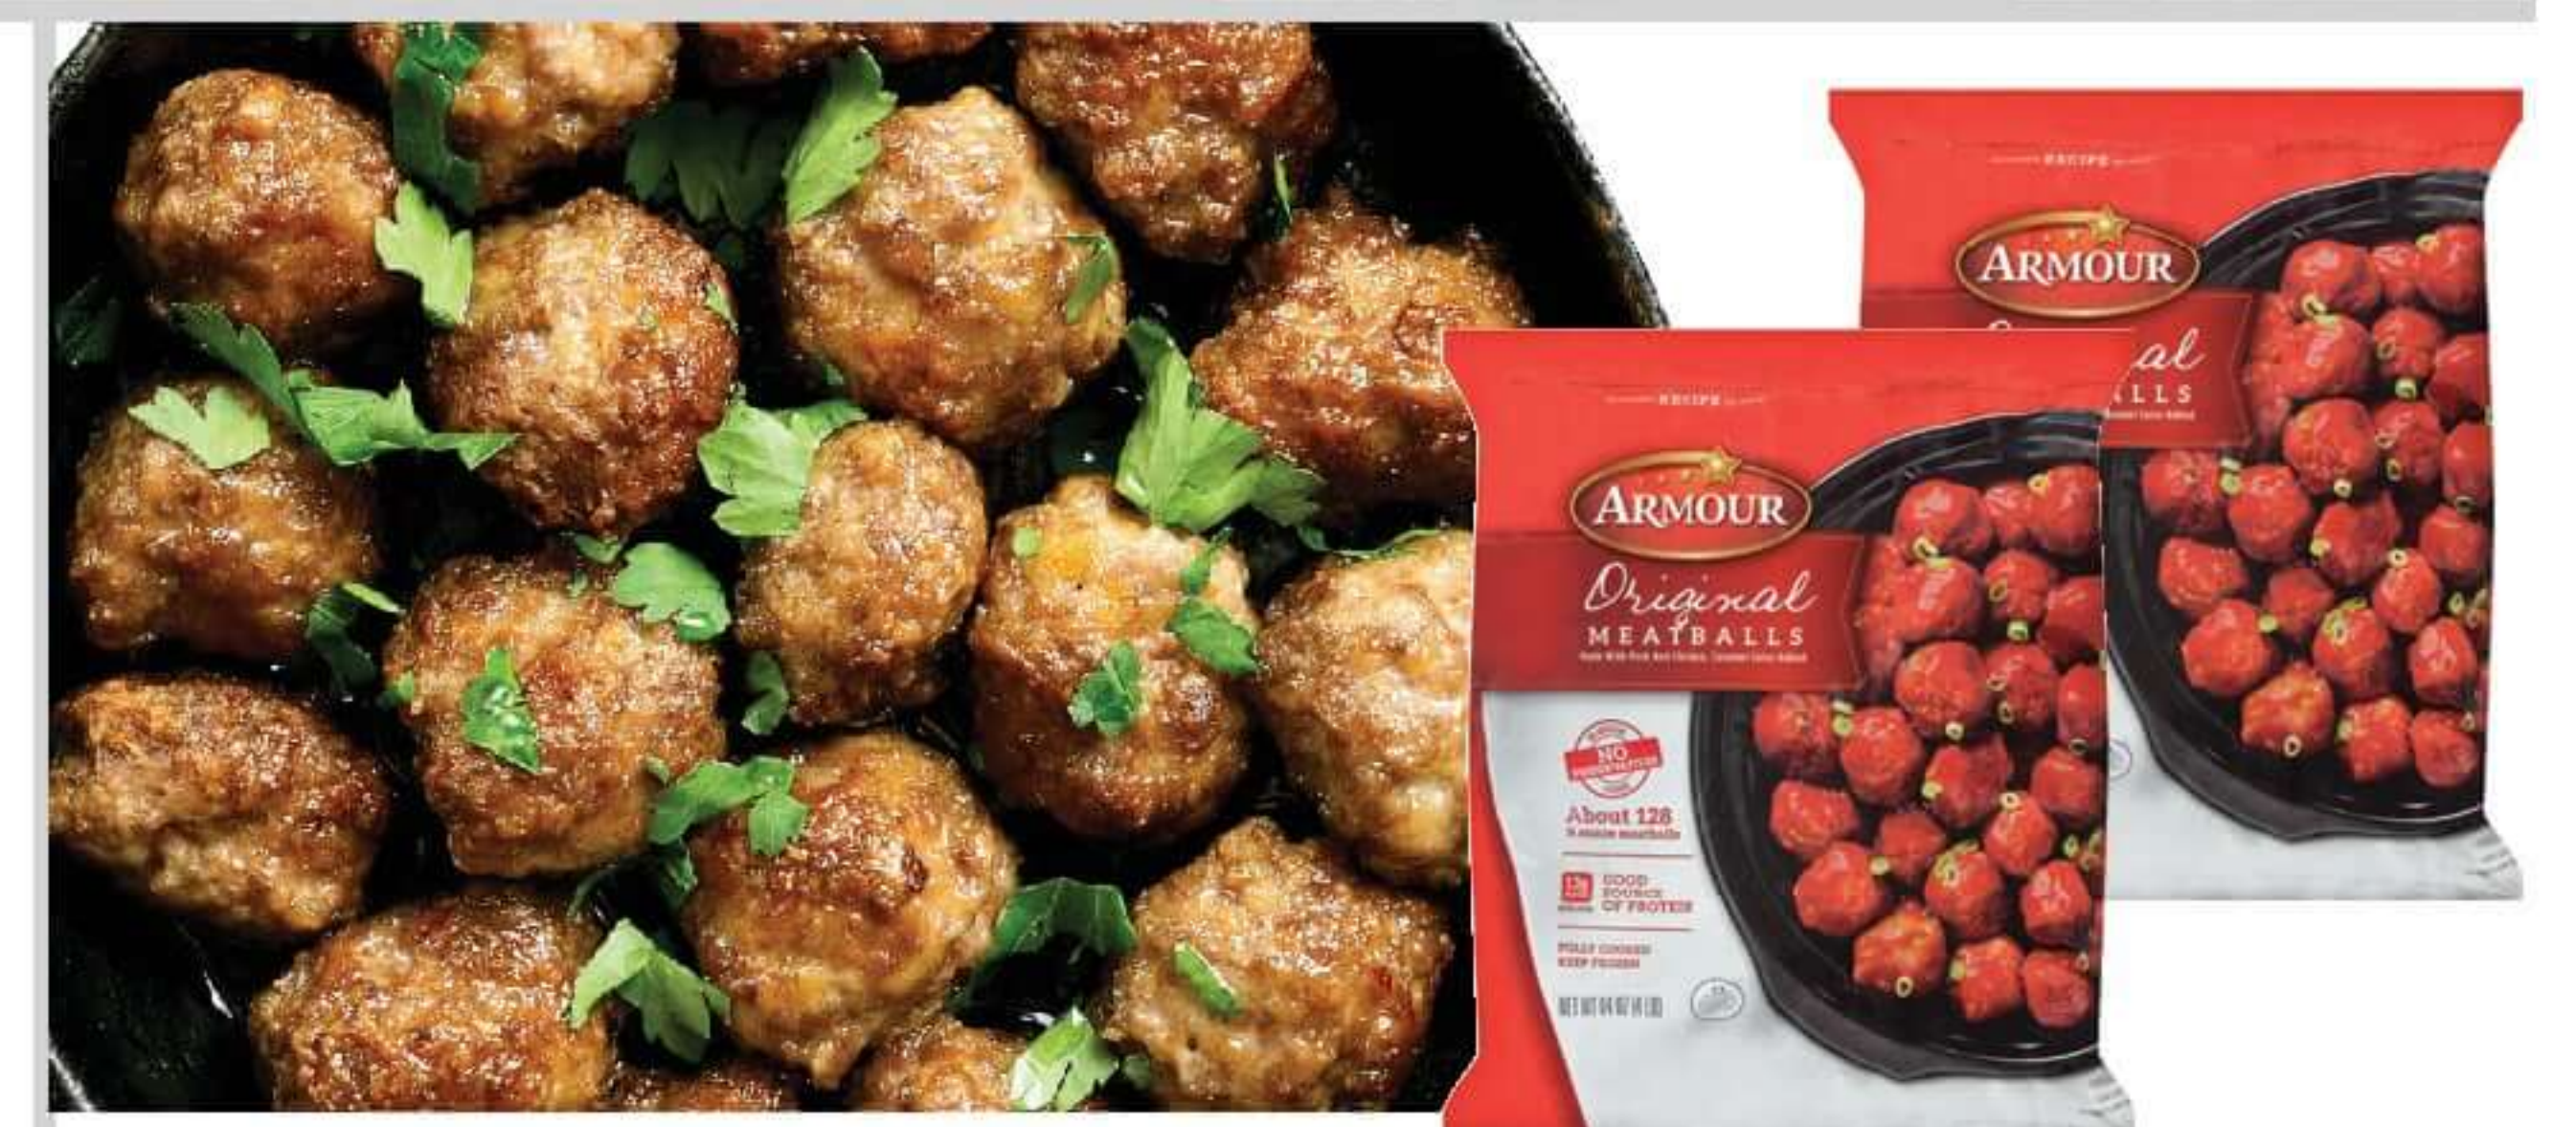

Armour Original Meatballs
64 oz.

$12.99
with card