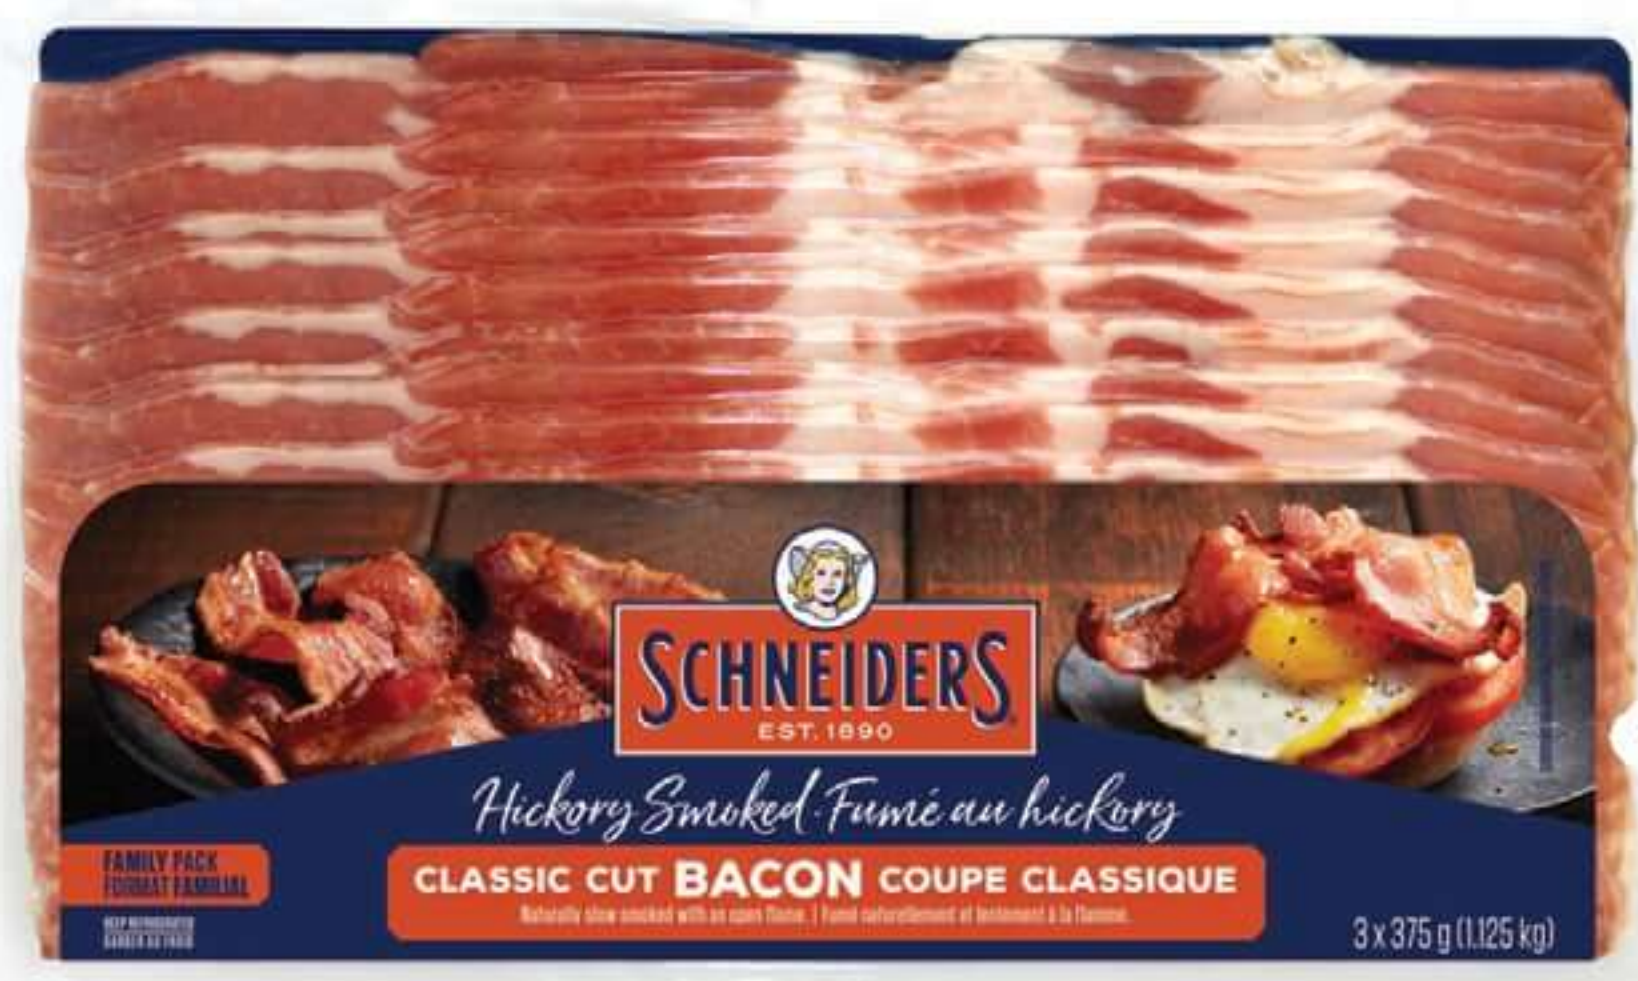

4⁹⁹

**SCHNEIDERS
SLICED BACON**
375g • Assorted