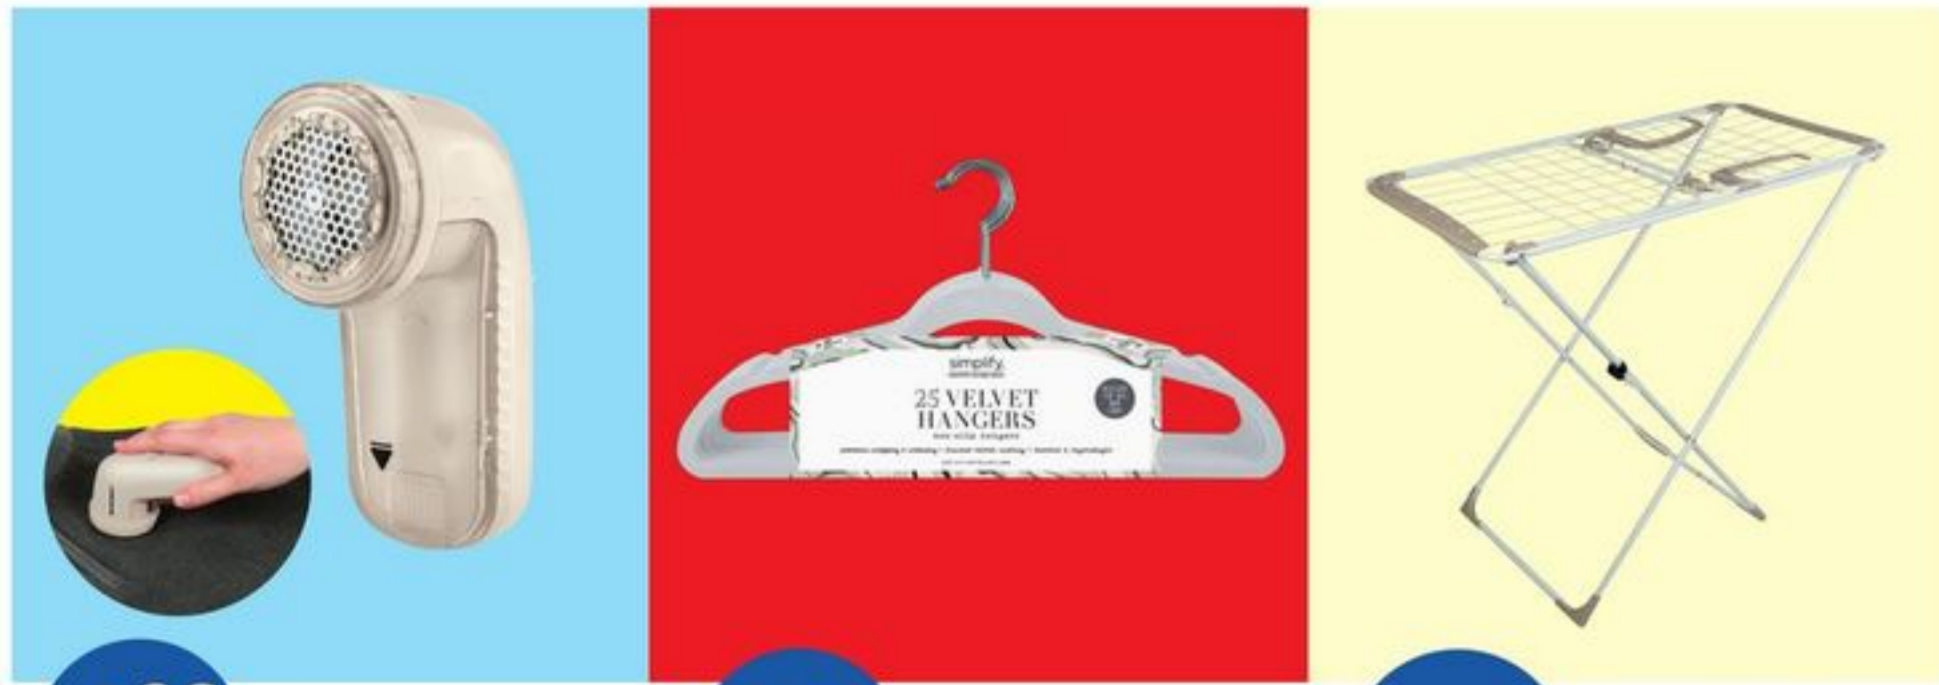

HOME AND WELLNESS MUST-HAVES

4⁹⁹ e.a. CIAO motion sense LED light strip
6⁹⁹ e.a. Livarno Home motion activated LED light
19⁹⁹ /set SilverCrest® wireless remote control outlet set

2⁹⁹ /set Livarno Home dustpan and brush set
14⁹⁹ e.a. Livarno Home spray mop
4⁹⁹ e.a. Simplify® glass spray bottle w/silicone base, 10 oz.
2⁹⁹ e.a. PARKSIDE® weatherstrip

4⁹⁹ e.a. SilverCrest® fabric shaver
9⁹⁹ /pk. Simplify® velvet hangers
24⁹⁹ e.a. Livarno Home clothes drying rack

4⁹⁹ e.a. Body Glove silica pearl body wrap

THEIR LUNCH IN A CRUNCH

2.97
 ea.

Lunchables®

- starting at \$2.97
- choose from assorted varieties
- 9.1 - 10.7 oz.