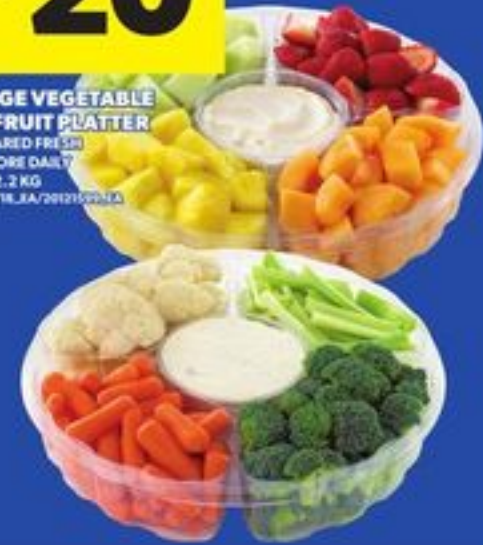

GET 1,000
when you buy 2

-$1
Value

$20

LARGE VEGETABLE OR FRUIT PLATTER
PREPARED FRESH
IN-STORE DAILY
1.58-2.2 KG
20080718_EA/201215201_EA