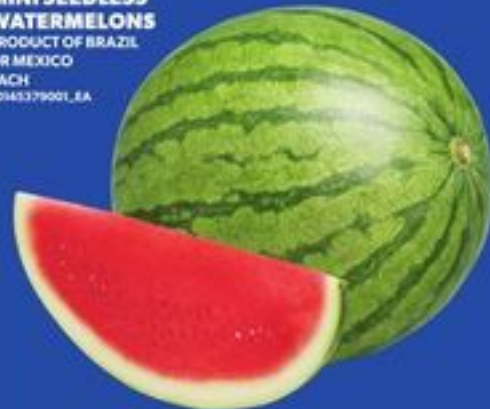

$8

MINI SEEDLESS WATERMELONS
PRODUCT OF BRAZIL OR MEXICO
EACH
20145379001_EA