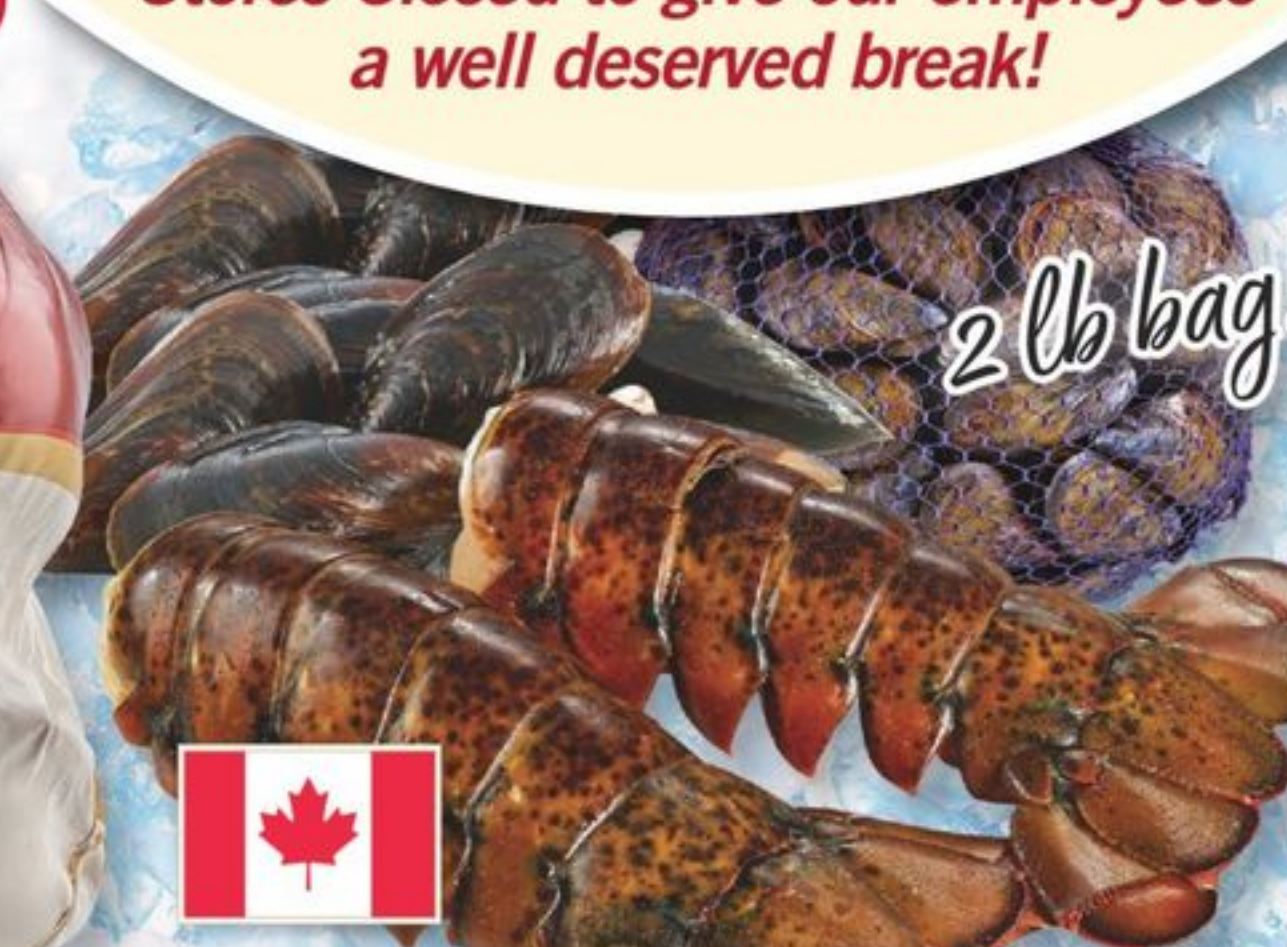

5.49 each
**fresh Atlantic mussels 907 g
or frozen lobster tail 2-3 oz.**
20892437_EA/21194848_EA