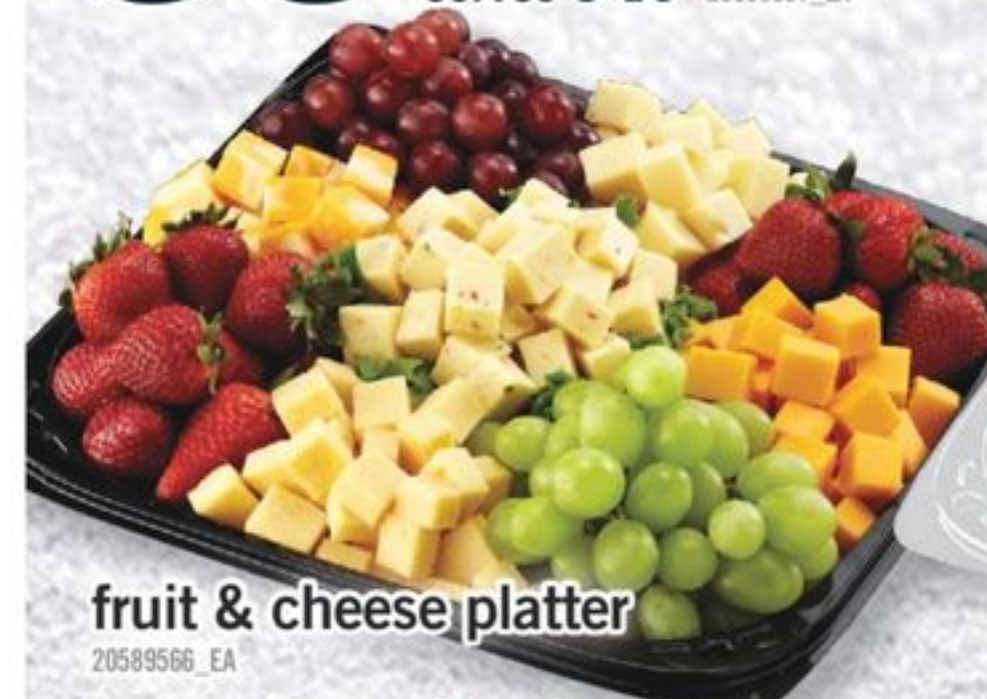

56⁹⁹ large Fiesta Italia platter
serves 12-15
20589603_EA

59⁹⁹ fruit & cheese platter
serves 12-15
20589586_EA