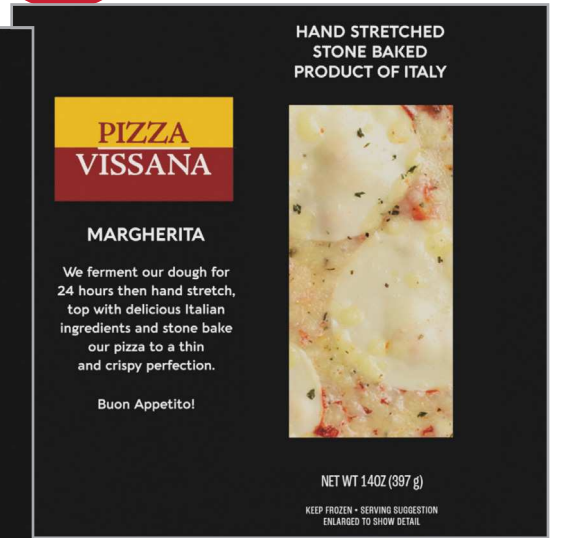

SAVE UP TO 60%

*Local* OWNERS. *Low* PRICES.  
**LOTS TO Love.**

**12oz**

**\$3.99**

Smithfield Hickory Smoked or Thick Cut Bacon, 12 oz In the deli.

SAVE UP TO 62%

**\$4.99**

Pizza Vissana, 14 oz Assorted varieties. In the freezer.