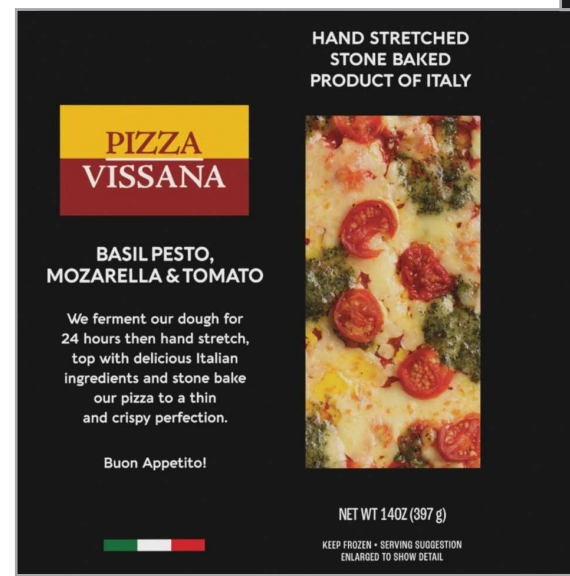

SAVE UP TO 60%

*Local* OWNERS. *Low* PRICES.  
**LOTS TO Love.**

**12oz**

**\$3.99**

Smithfield Hickory Smoked or Thick Cut Bacon, 12 oz In the deli.

SAVE UP TO 62%

**\$4.99**

Pizza Vissana, 14 oz Assorted varieties. In the freezer.