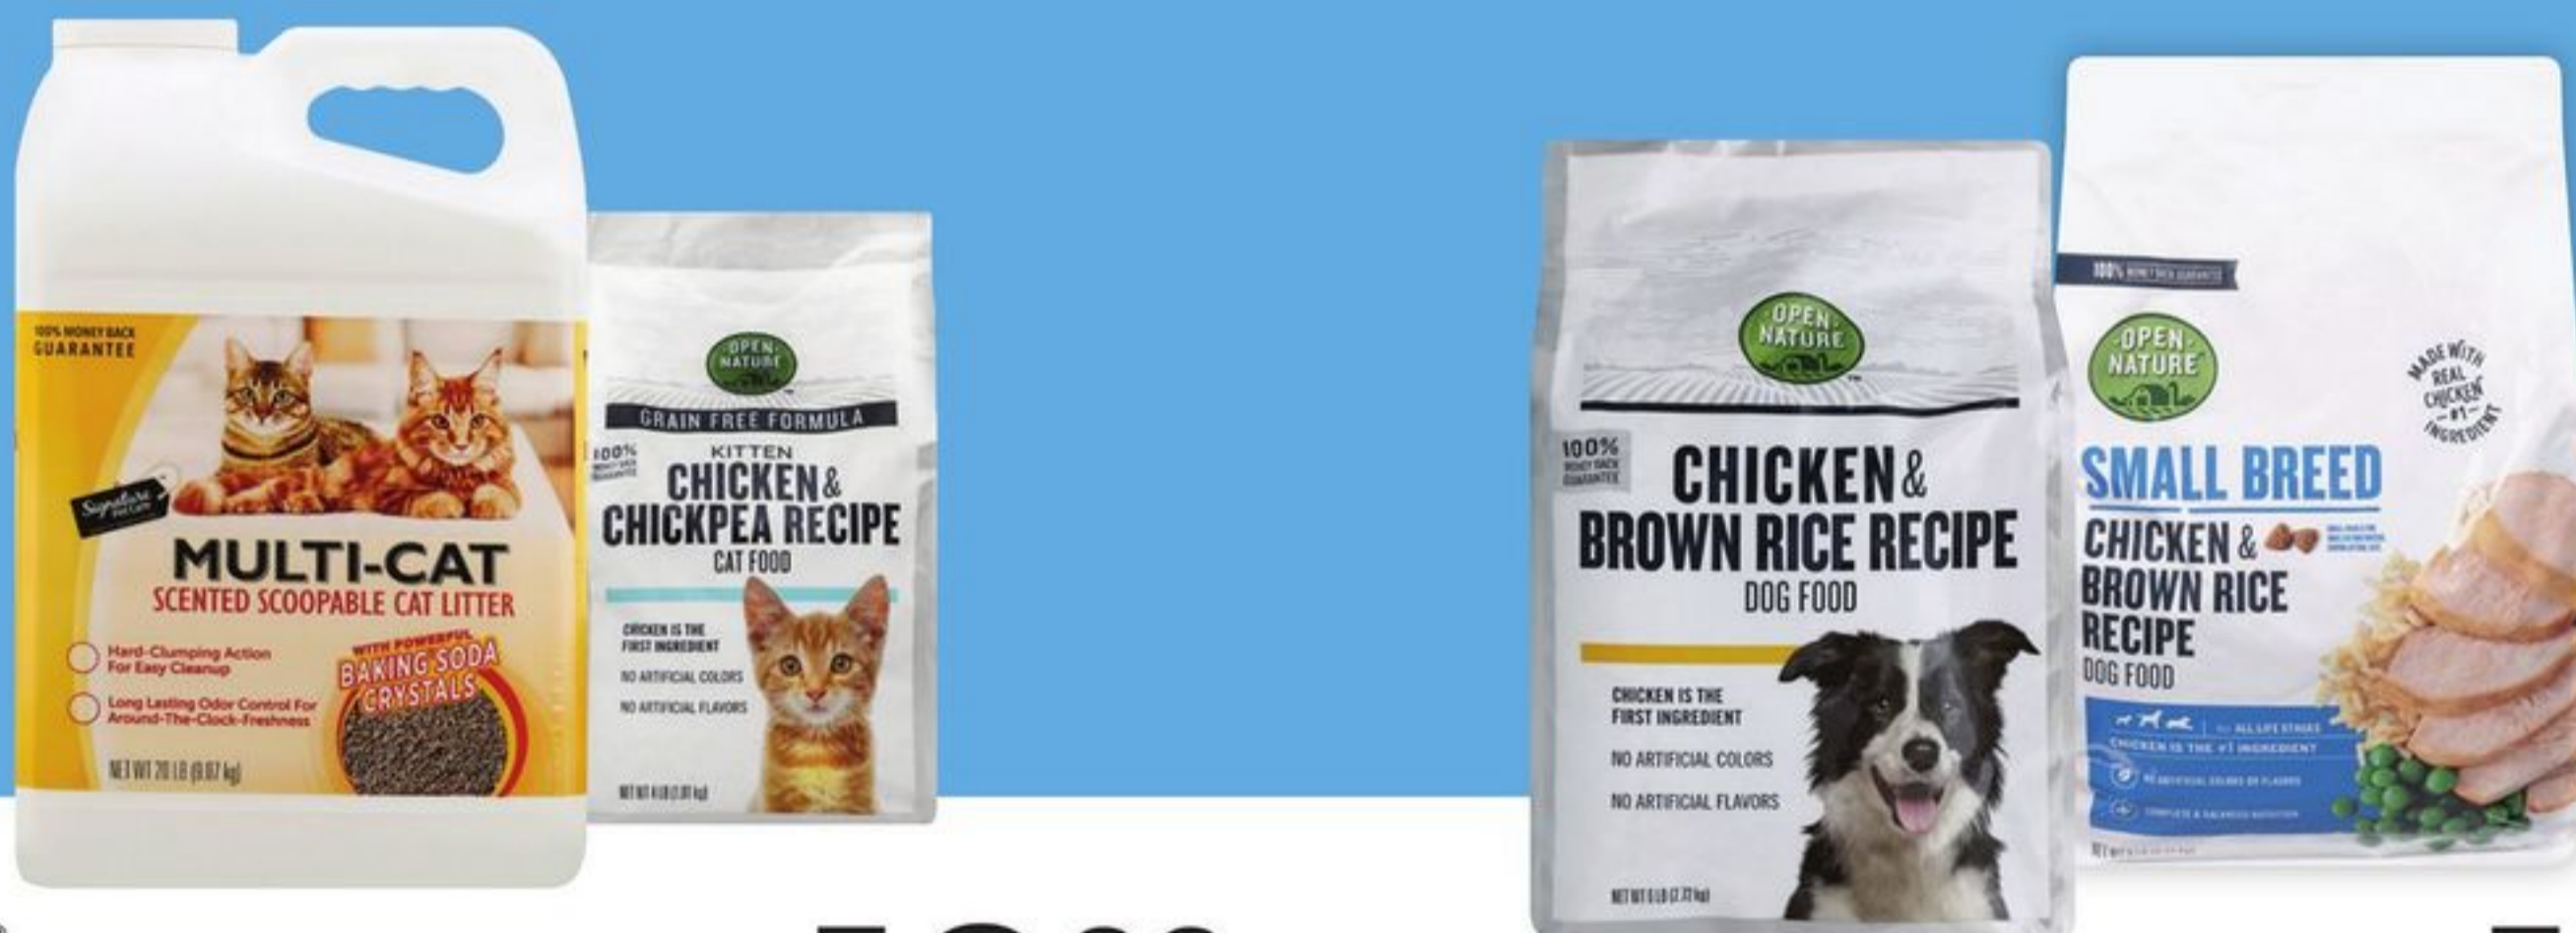

We can help you save on these common pet meds & more:

- TruProfen
- Vetmedin
- Rimodyl
- Heartgard
- Soloxine
- Brovecto
- Apoquel
- Denamarin
- NexGard
- Galliprant

Open Nature®
Cat Food 4-lbs or
Signature Pet Care™
Cat Litter
20-lbs, select varieties

10⁹⁹
ea
Member Price

Open Nature®
Dog Food
6-lbs, select varieties

11⁹⁹
ea
Member Price