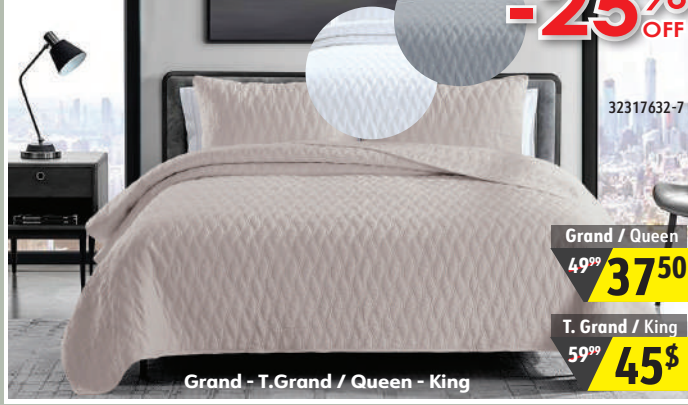

VOTRE CHOIX
YOUR CHOICE
~~28^{\$}~~
24^{\$}

CALVIN - Ens. courtepointe 3Pcs
3Pcs Quilt Set

RABAIS / SAVE
-25% OFF

Grand / Queen
~~49⁹⁹~~
37⁵⁰

T. Grand / King
~~59⁹⁹~~
45^{\$}

Grand - T. Grand / Queen - King