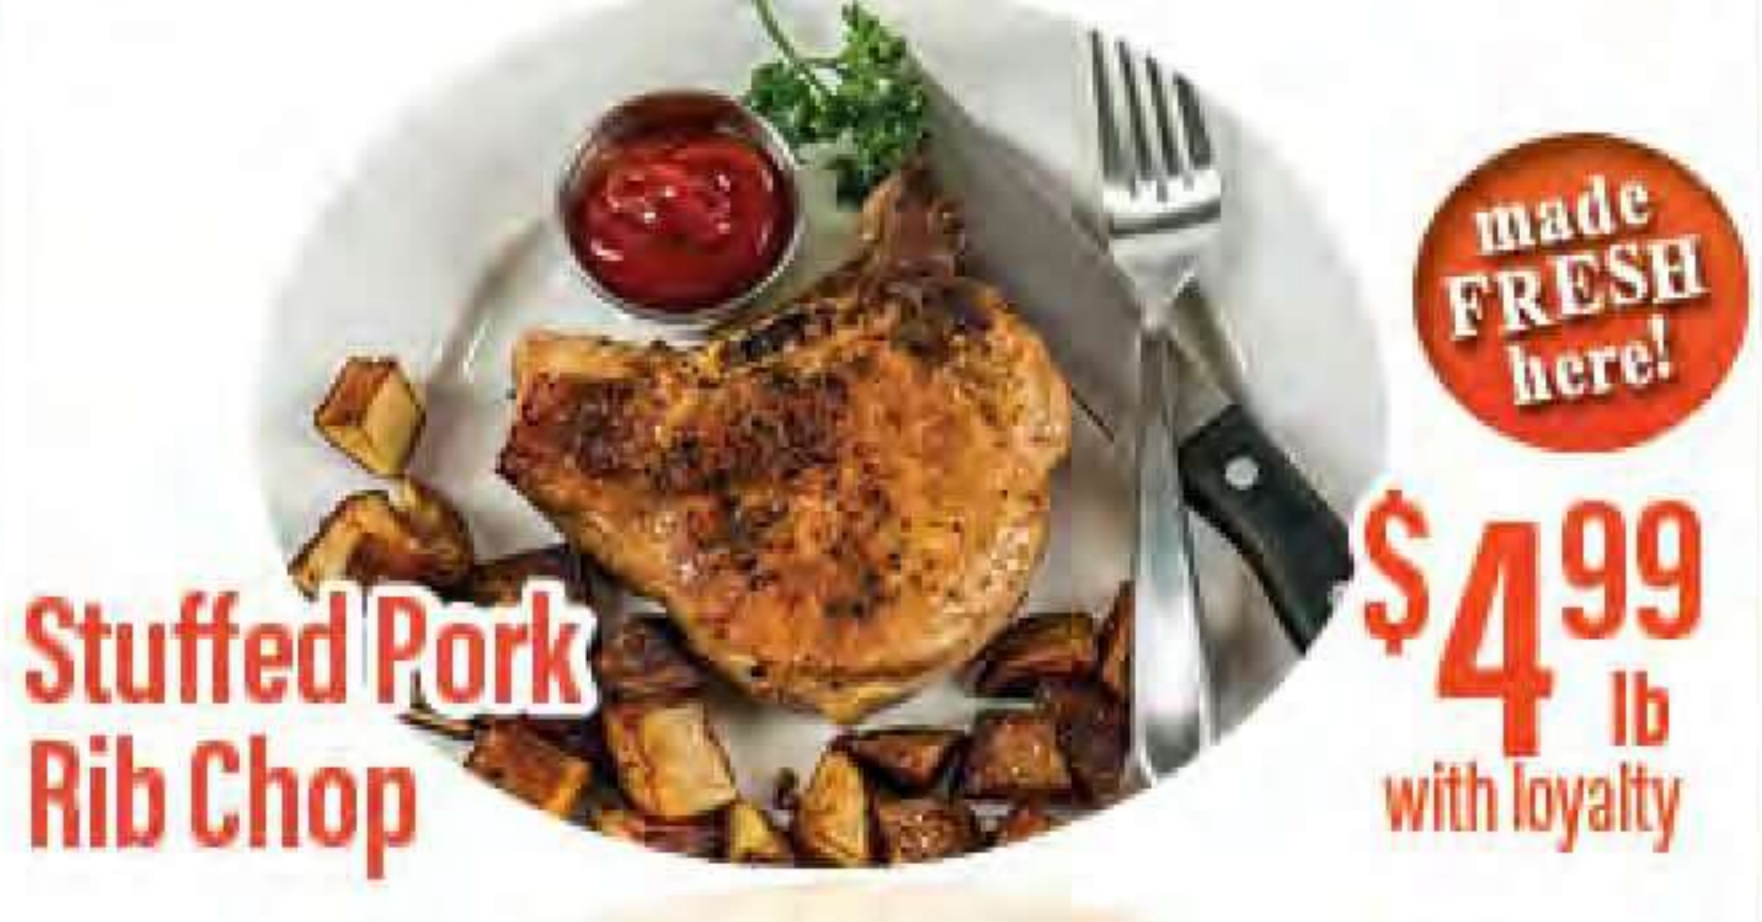

Stuffed Pork Rib Chop **$4.99** lb with loyalty