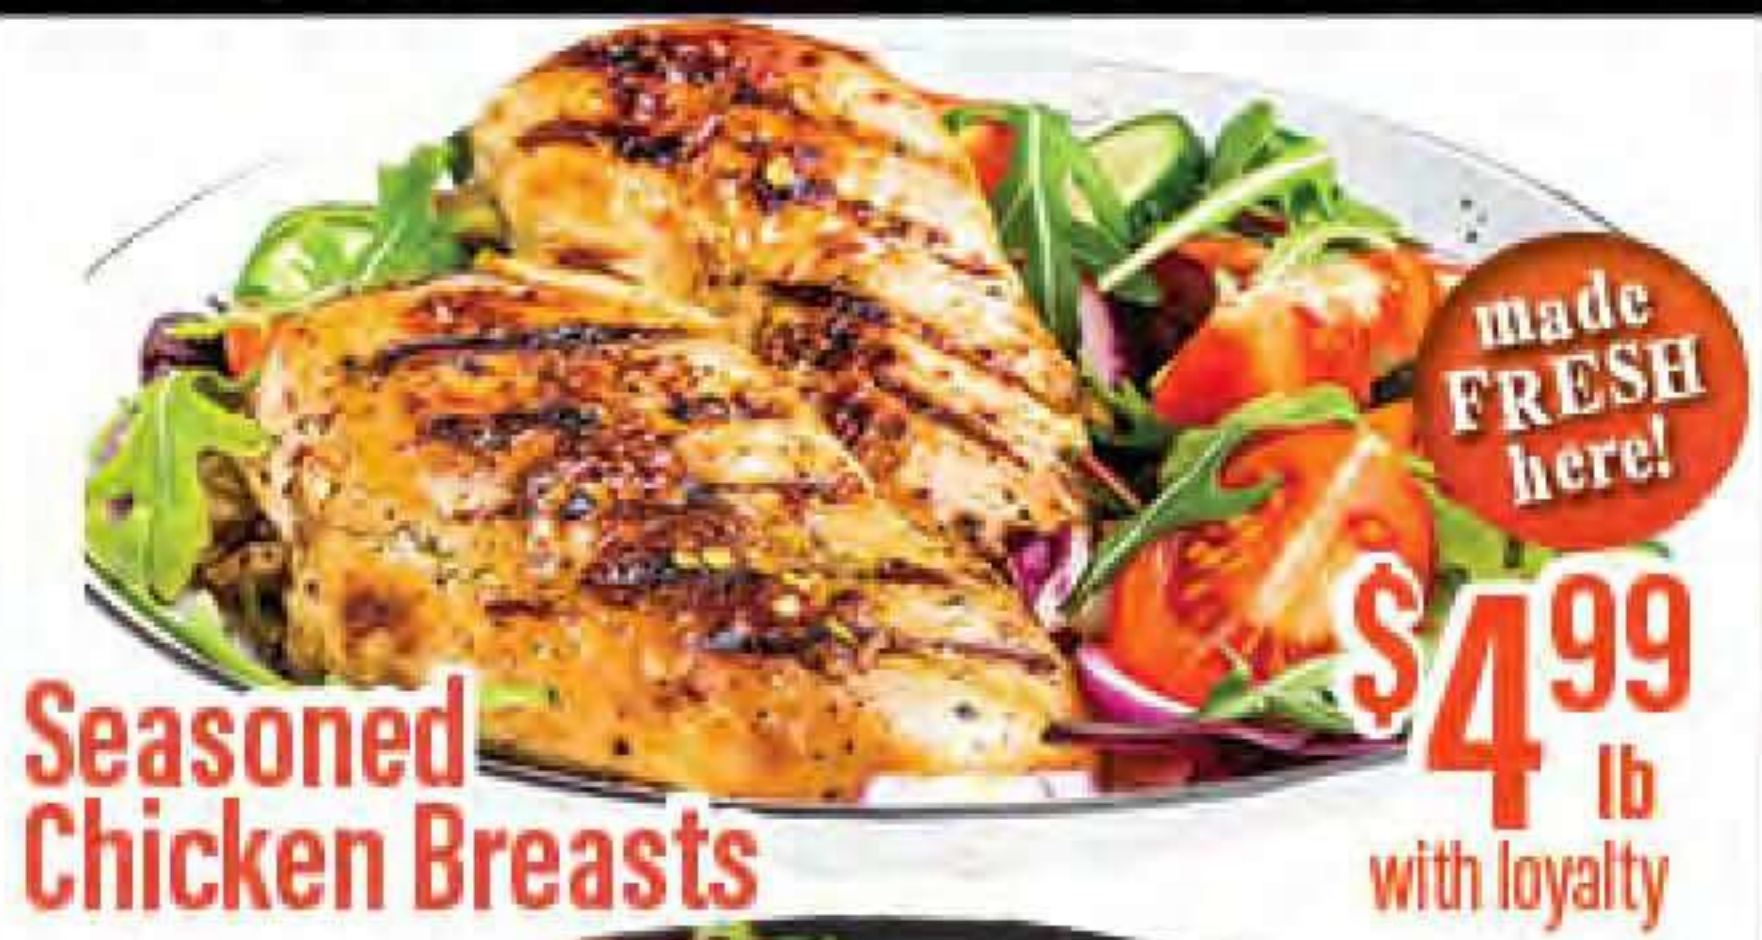

MEALS MADE EASY! MADE FRESH IN STORE

Seasoned Chicken Breasts **$4.99** lb with loyalty