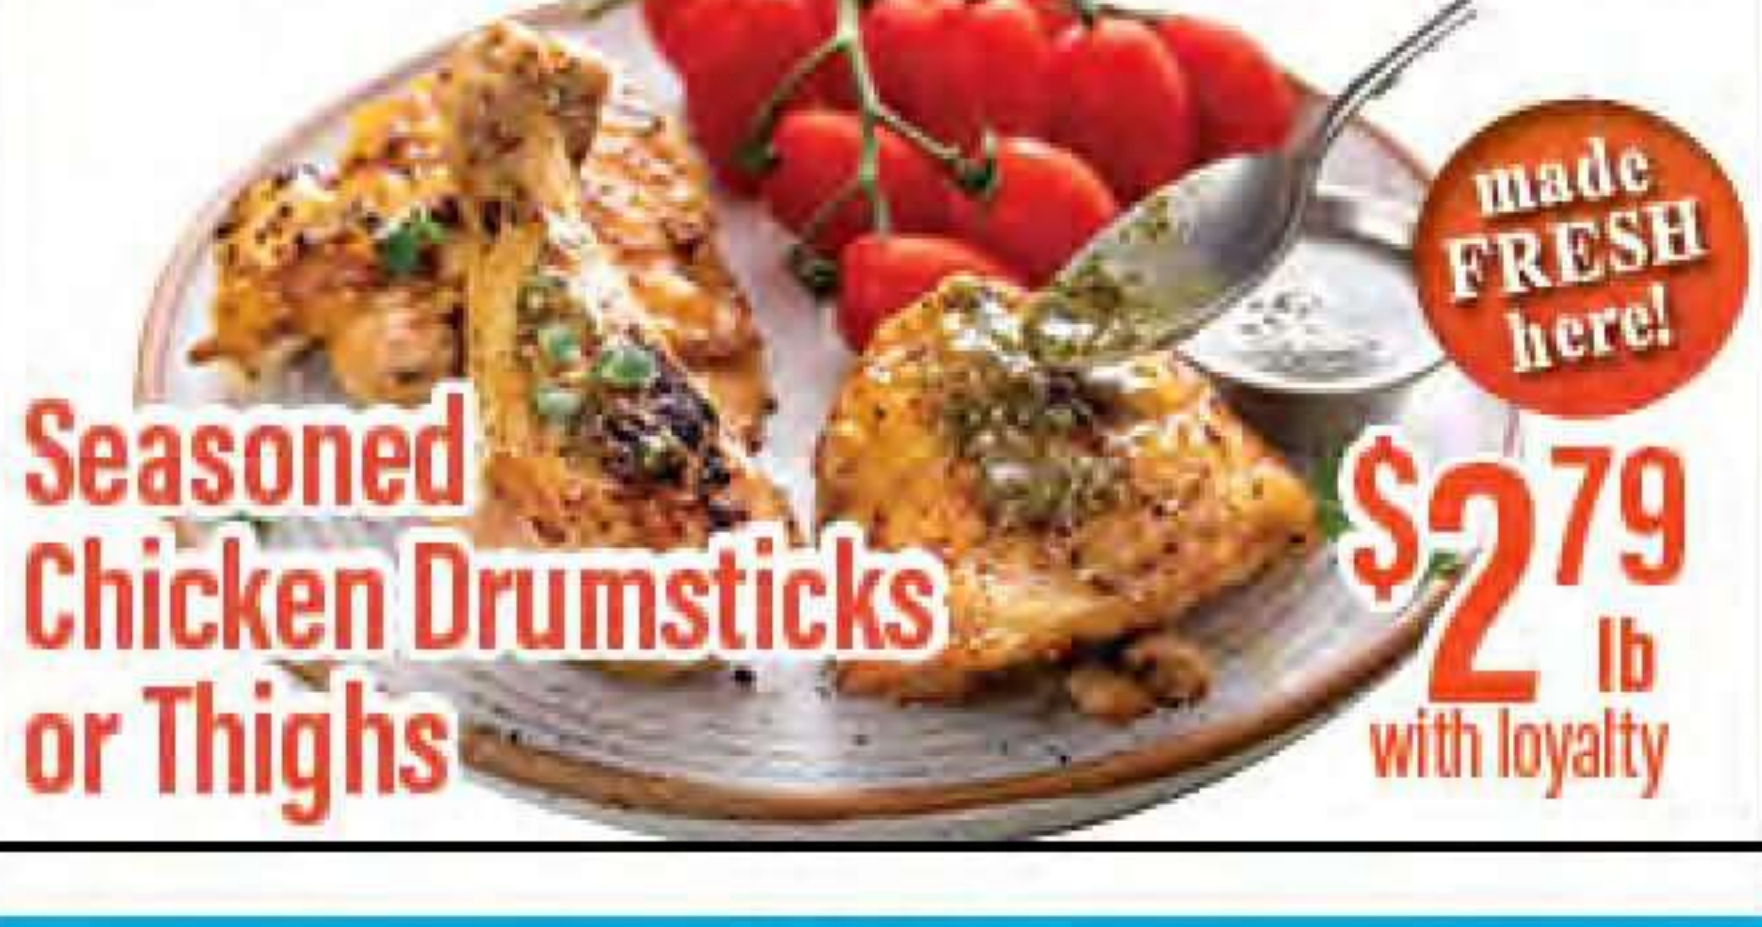

Seasoned Chicken Drumsticks or Thighs **$2.79** lb with loyalty

PRE-ORDER YOUR CHRISTMAS ROASTS

SO WE CAN PREPARE THEM JUST THE WAY YOU LIKE

•RACK OF LAMB •STANDING RIB ROAST OR EASY CARVE PRIME RIB ROAST •PORK CROWN ROAST

As always, roasts will be available in the case throughout the season. Pre-ordering allows you the opportunity to select your size and custom cut. Speak with one of our in-store butchers today!