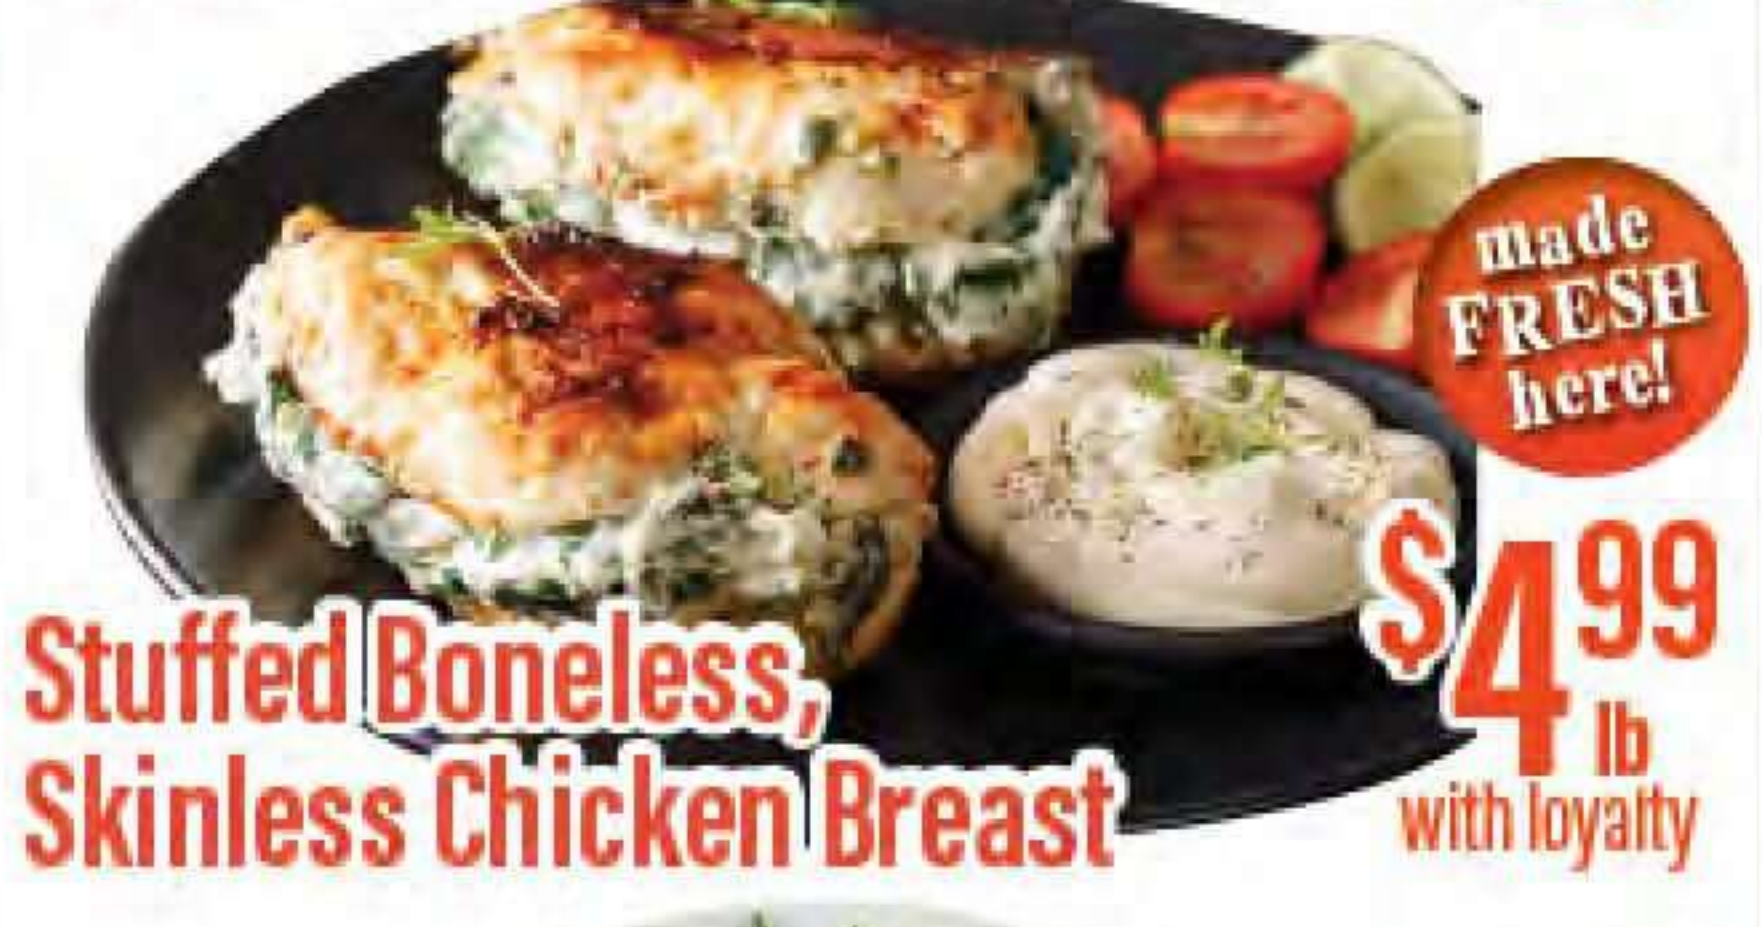

Stuffed Boneless, Skinless Chicken Breast **$4.99** lb with loyalty