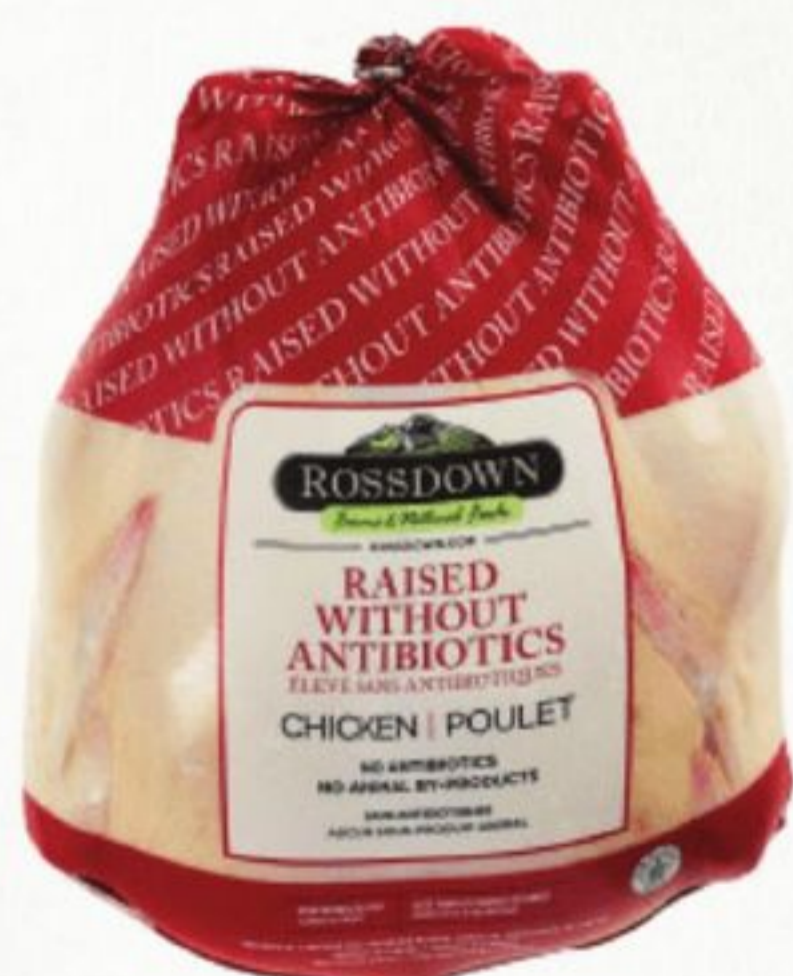

PROGRESSIVE
Nutritional Supplements
ASSORTED

10%
OFF
+ EARN
5%
BONUS
CASH

RWA

ROSSDOWN NATURAL FOODS
Whole Chicken
DECEMBER 5 – 11

CALGARY ONLY
FRESH
ASSORTED WEIGHT
99¢
/100G

EDMONTON ONLY
FROZEN
1.2-1.6KG
$14⁹⁹