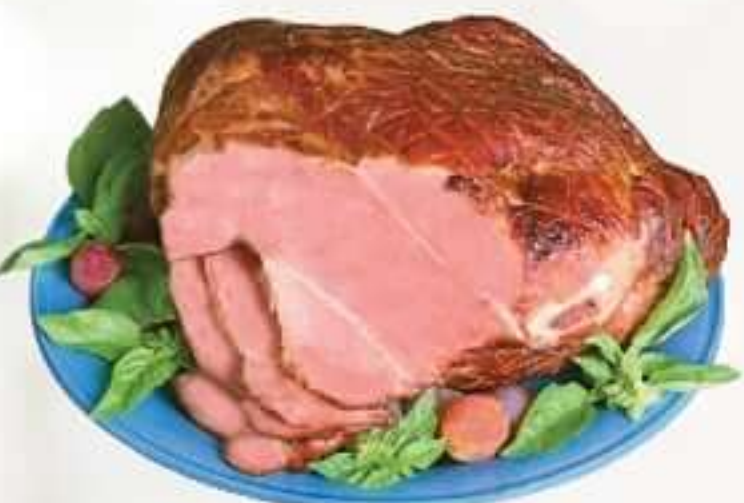

MEAT

Holiday Table Favorites!

while supplies last

Shank Half
Fresh Pork
Hams

2.28 Lb.

Whole
Smoked
Picnics

2.68 Lb.

Frozen
Turkey
Breast