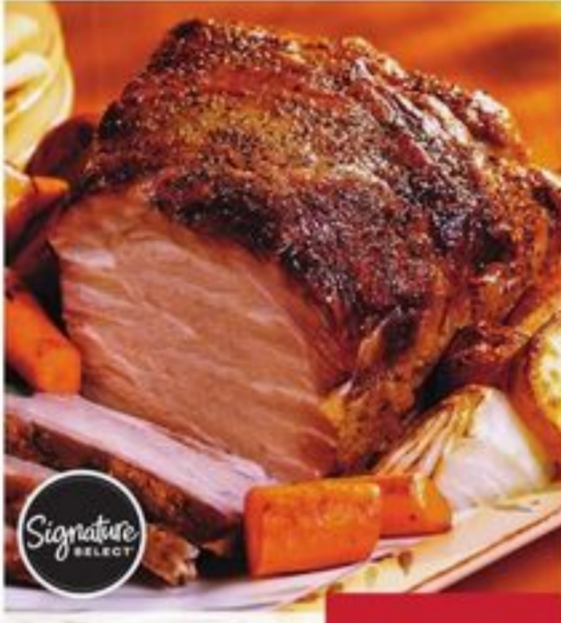

USDA Choice Beef Ribeye Roast
Bone-In. While supplies last.
Limit 1 item per transaction.

7.99 lb
*With a minimum \$150 purchase or more.
Member Price

Signature SELECT® Classic Ham
Shank Half or Whole. Bone-In. While supplies last. Limit 1 item.

DIGITAL COUPON
1.47 lb
Member Price

Oscar Mayer Bacon
12-oz.

4.99 ea
Member Price
When you Buy 2

Signature SELECT® Pork Shoulder Blade Roast
Sold whole in a bag.

2.99 lb
Member Price

Waterfront Bistro® Colossal Raw Shrimp
13 to 15-ct. Sold in a 2-lb. bag. Frozen. Or Fresh Atlantic Salmon Whole Fillet. Farm raised. Value Pack. Sold at \$9.99 per lb. Member Price.