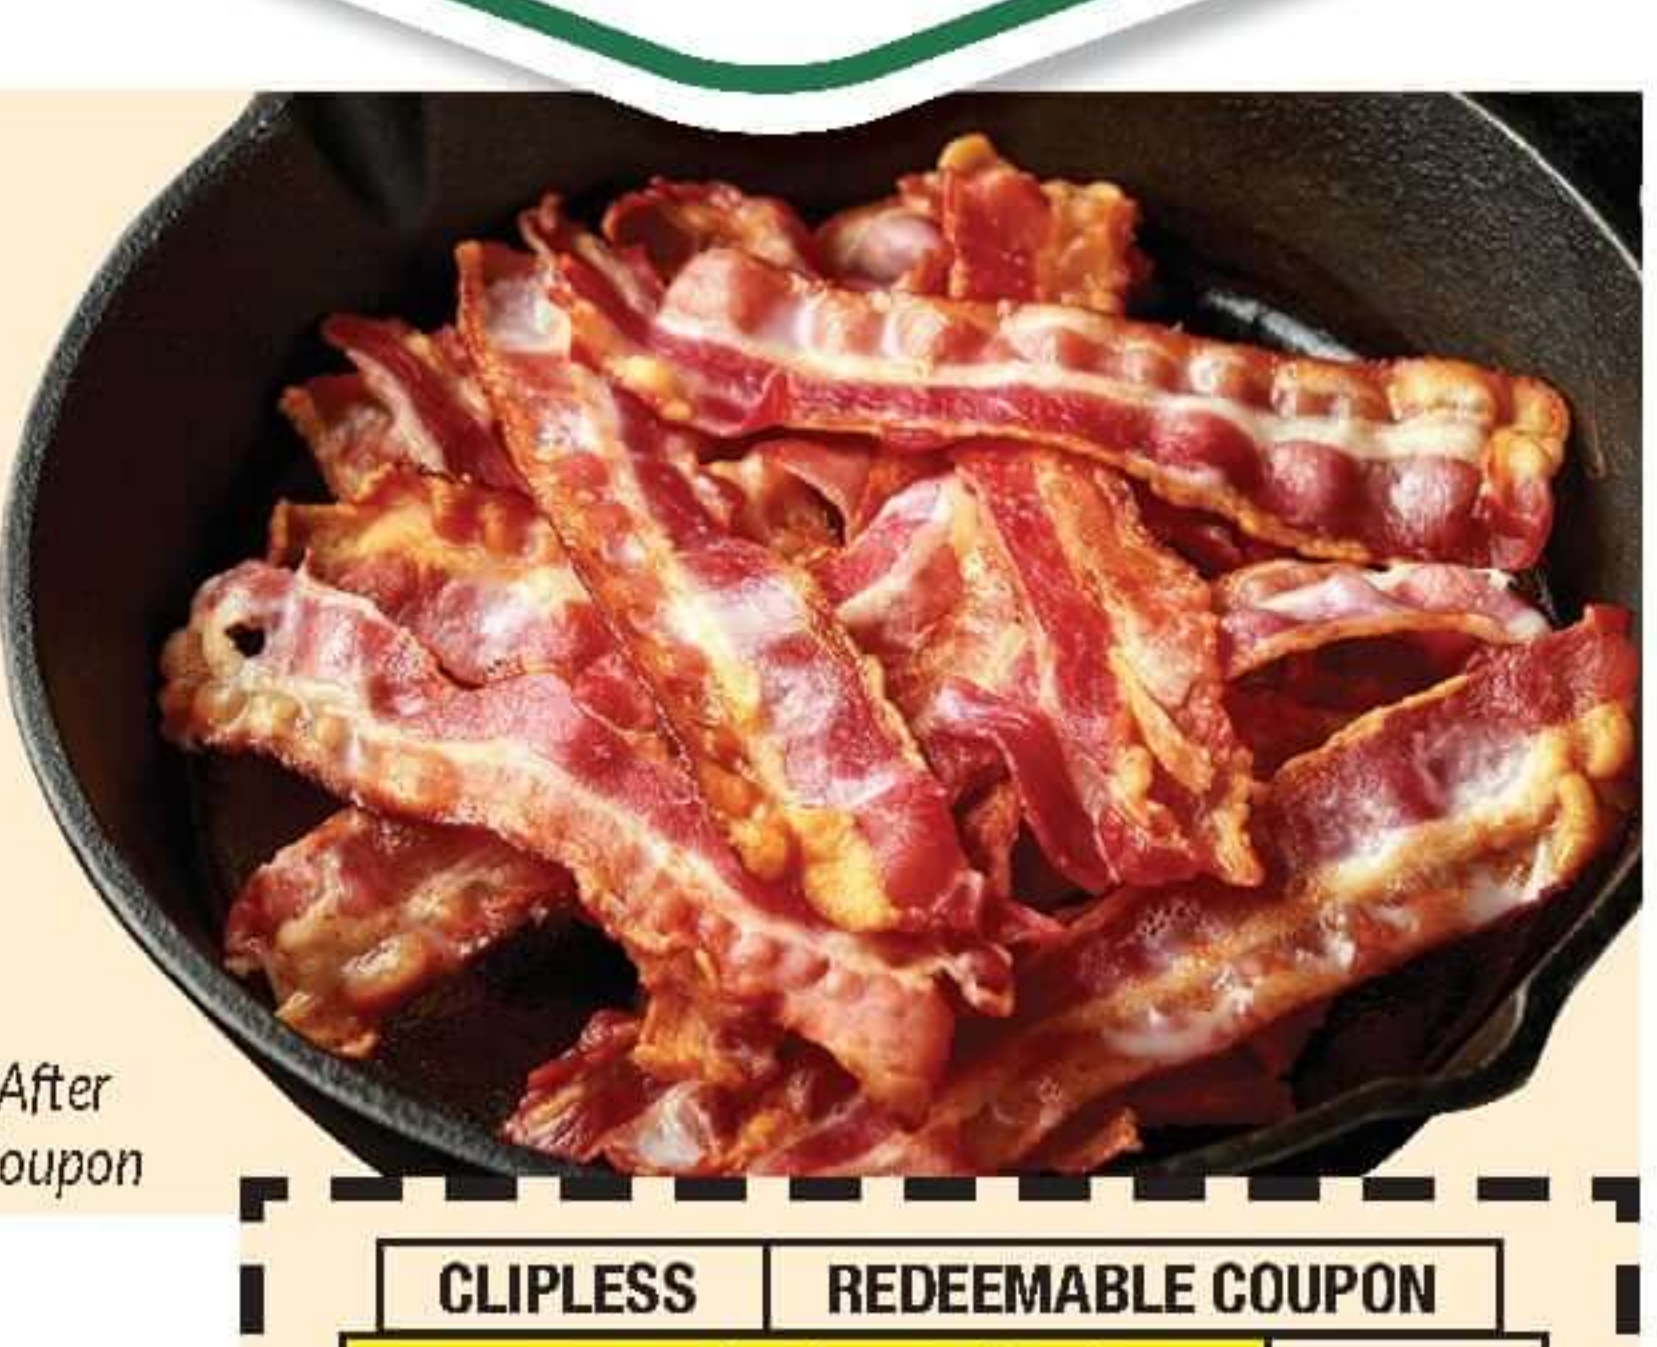

5⁹⁹
Smithfield Marinated Pork Loin Filet
23-27.2 oz pkg,
Selected Varieties

6⁹⁹
Rosina Meatballs
18-26 oz pkg,
Selected Varieties

3⁹⁹
Jimmy Dean Pork Sausage
9.6-16 oz pkg,
Selected Varieties

CLIPLESS REDEEMABLE COUPON
VALID: 12/19/24-12/25/24 RVO200
Buy Two Packages Oscar Mayer Sliced Bacon and SAVE $2⁰⁰
Must buy two 12-16 oz pkgs
RETAILER: Return to UNFI COUPON SERVICES via UNFI Redemption Form
VOID IF COPIED, TRANSFERRED, PURCHASED OR SOLD, ONE COUPON PER PURCHASE.
GOOD ONLY AT SENTRY STORES **Sentry**

2/6
Simply Potatoes Mashed Potatoes
24 oz pkg,
Selected Varieties

3⁹⁹
Johnsonville Breakfast Links, Patties or Ground Sausage
9-16 oz pkg,
Selected Varieties

3⁹⁹
Johnsonville Rope Sausage
12-13.5 oz pkg,
Selected Varieties

1²⁹ *lb*
Festive Turkey Breast
Frozen, Bone-In

4⁹⁹
Gilbert's Chicken Sausage
10 oz pkg,
Selected Varieties

3⁴⁹
Flanagan Sauerkraut
32 oz bag,
Selected Varieties

3⁹⁹
Claussen Pickles
20-32 oz jar,
Selected Varieties

4⁴⁹
Oscar Mayer Deli Fresh or Carving Board Lunchmeat
6-9 oz pkg,
Selected Varieties

SEAFOOD

WHILE SUPPLIES LAST.
ALL ITEMS MAY NOT BE AVAILABLE.
NO RAINCHECKS

8⁹⁹ *lb*
Atlantic Salmon Fillets
Fresh

3⁹⁹
Supreme Choice Lobster or Crab Rangoons
7 oz pkg

5⁹⁹
Supreme Choice Tilapia Fillets
16 oz pkg

6⁹⁹
Supreme Choice Raw EZ Peel Shrimp
16 oz pkg,
41-50 ct

7⁹⁹
Supreme Choice Cooked Shrimp
16 oz pkg,
41-50 ct, Tail On

4⁹⁹
Elf Wild Herring Fillets
12 oz jar,
Selected Varieties

7⁹⁹
Supreme Choice Cod Fillets
16 oz pkg

9⁹⁹
Arctic Shores Extra Large Cooked Shrimp
16 oz pkg,
26-30, Tail-On

8⁹⁹
Arctic Shores Extra Jumbo Raw Shrimp
16 oz pkg,
16-20, Deveined

15⁹⁹
Great American Raw Shrimp Skewers
32 oz pkg,
16-20 ct

BEST PICKED PRODUCE

WHILE SUPPLIES LAST.
ALL ITEMS MAY NOT BE AVAILABLE.
NO RAINCHECKS

249 *lb*
Red Seedless Grapes
Fresh

2/4
Giorgio Whole or Sliced Mushrooms
8 oz pkg

1²⁹
Baby Cut Carrots
1 lb pkg

2/6
Dole Salad Blend
5-12 oz pkg,
Selected Varieties

2⁹⁹ *ea*
Whole Pineapple
Fresh, Sweet

249
Fresh Celery
Sleeved

349
Green Beans
Fresh, 12 oz pkg

79¢
Green Onions
Fresh, Bunch

249 *lb*
Brussels Sprouts
Fresh

2/4
Whole Cranberries
Fresh, 12 oz pkg

4/5
Ripe Avocados
Fresh

18⁹⁹
Healthy Harvest Fruit Tray With Dip
34 oz pkg

12⁹⁹
Taylor Farms Large Vegetable Tray With Dip
40 oz pkg

169 *lb*
Granny Smith Apples
Premium

4⁹⁹
Mayer Bros. Apple Cider
64 oz jug,
Selected Varieties