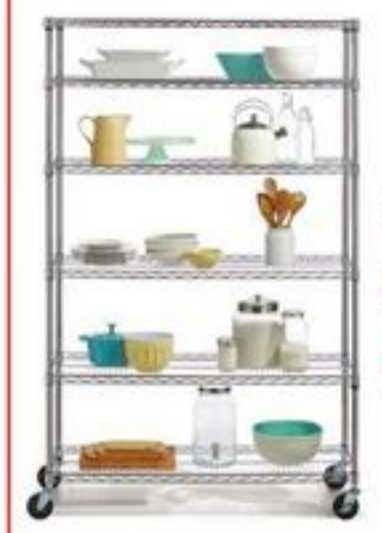

SAVE UP TO $100

SAVE $100
149.99
Reg. 249.99

6-Tier Wire Shelf on Casters. Chrome. 68-5353-6.

SAVE $45
191.99
Reg. 239.99 8.00/24 mo*

25" Tower Starter Kit, White. 68-7301-8.

SAVE $45
90.99
Reg. 139.99

Commercial Garment Rack. 68-6474-6.