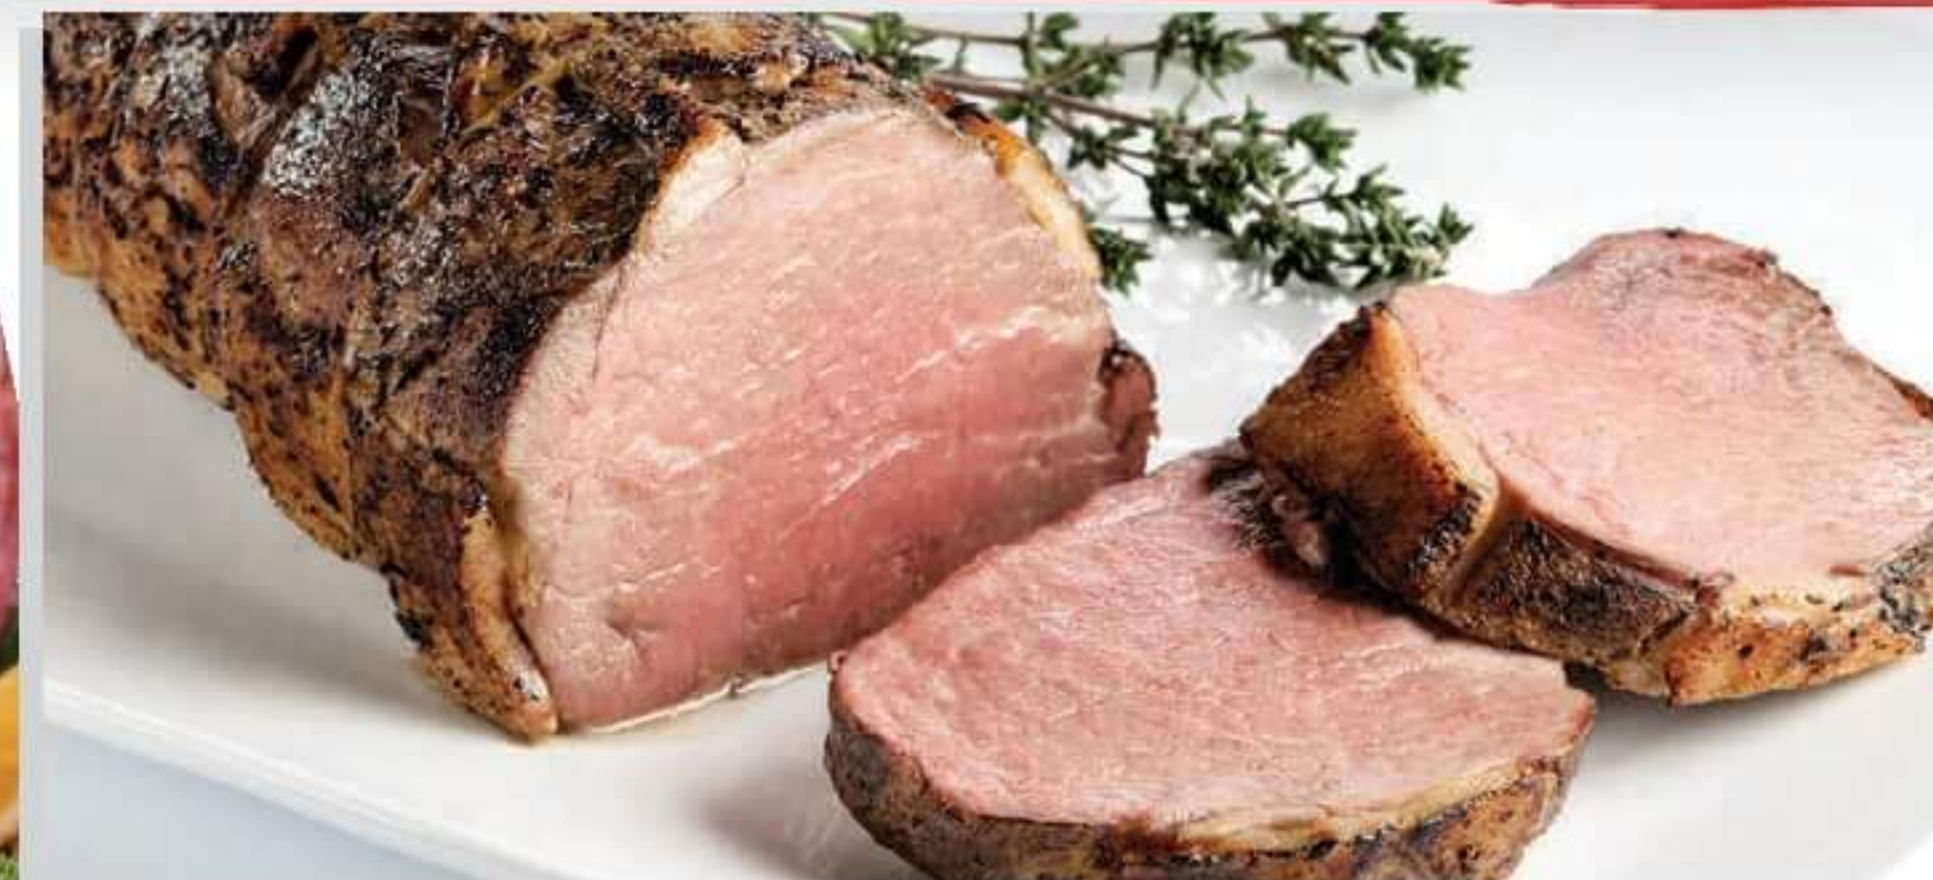

USDA Inspected
**Fresh Boneless
Whole Beef
Tenderloin**

Sliced Free Upon Request

$1099 lb.
with card