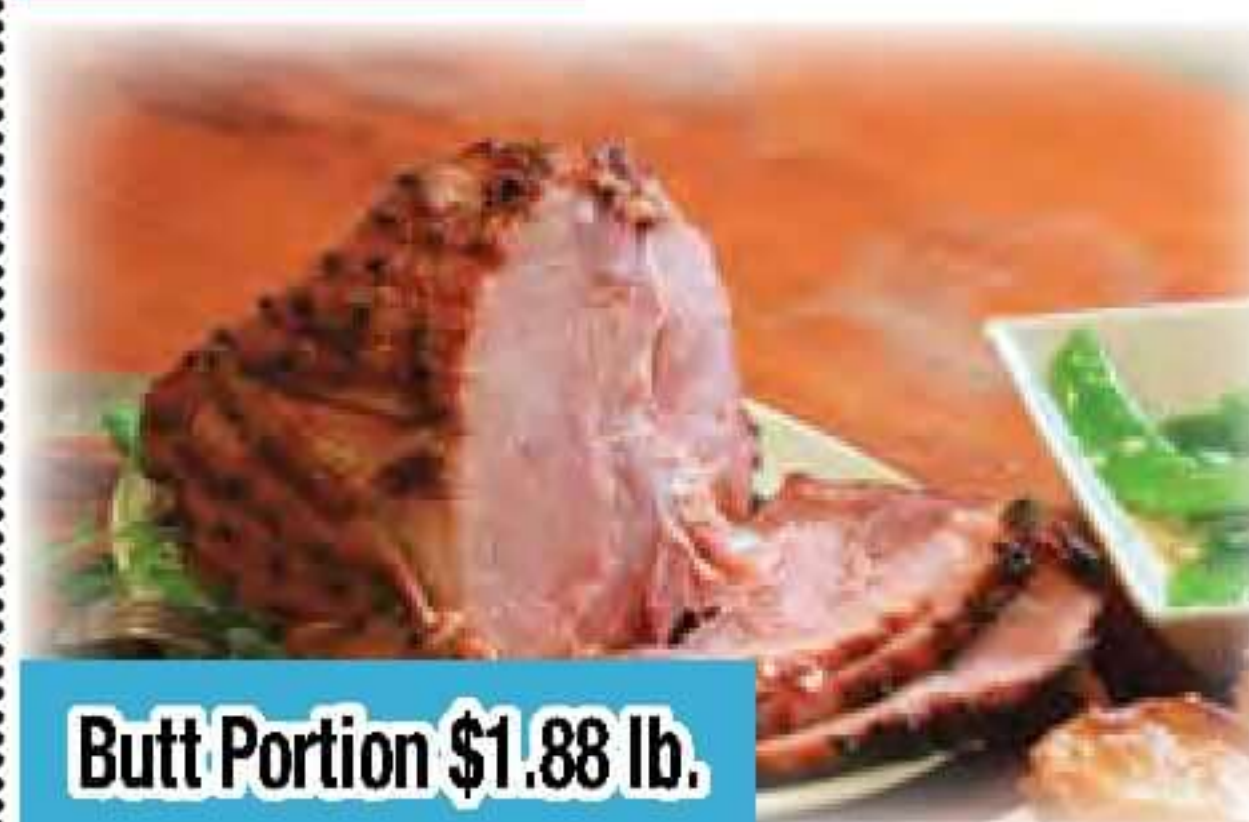

Family Pack \$2.69 lb.

Smithfield Spare Ribs

One Piece,

\$2.49
lb

Sliced \$2.69 lb.

Sugardale Shank Portion Ham

\$1.78
lb

Butt Portion \$1.88 lb.