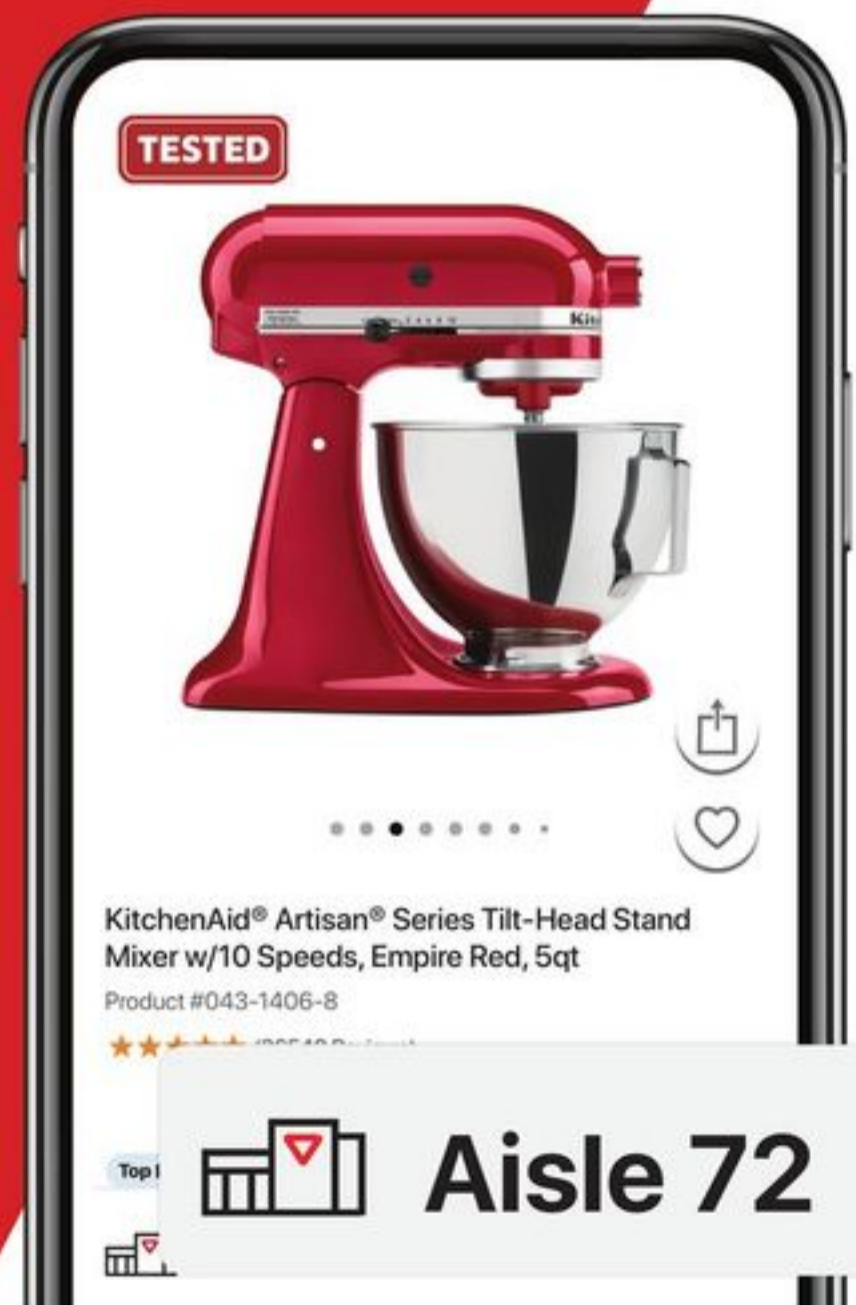

Find it. Fast.

Download the
CT app to get
an item's
exact aisle
location.

[Download Now](#)

SHOP
SMARTER
AT

More digital flyer deals

ULTRAPOWER™
60V
greenworks

SAVE UP TO
\$195

CANVAS™
SAVE
\$100