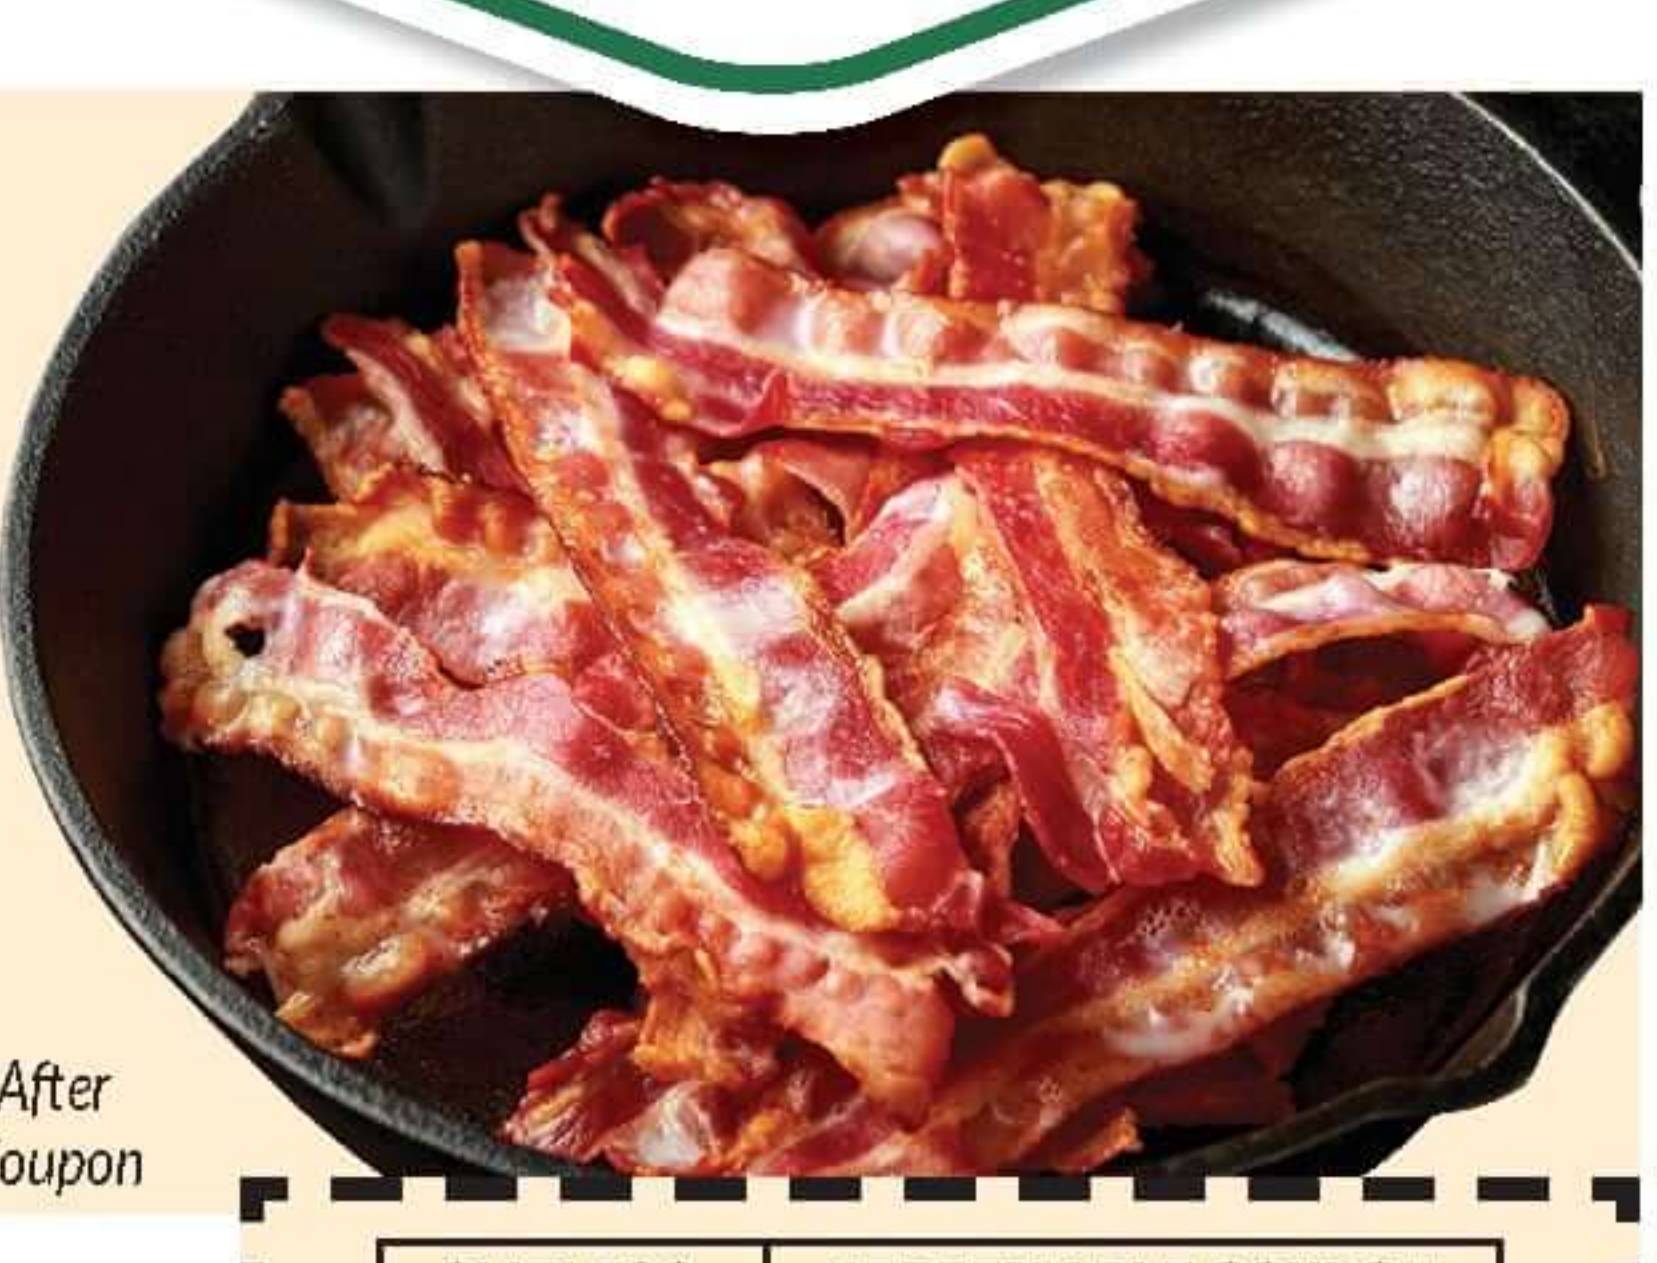

★ **4⁴⁹** ★
lb
**Hormel Cure 81
Boneless Hams**
Selected Varieties,
Whole or Half

★ **19⁹⁹** ★
lb
**Boneless
Ribeye Roast**
USDA Choice Angus Beef

★ **249** ★
lb
**Sugardale
Ham Portions**

2/10
-2⁰⁰
2/8 After Coupon