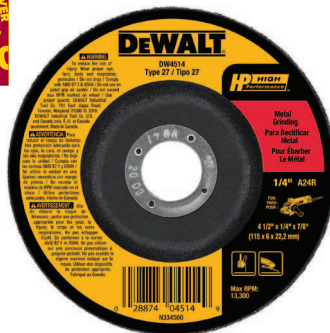

DEWALT METAL GRINDING WHEEL

Aluminum oxide grain for long life and high material removal. Aggressive grinding action and smoother running wheel. 4-1/2" x 1/4". (4184 750)

SAVE OVER
15%

27⁹⁷
EACH
WAS $32.99