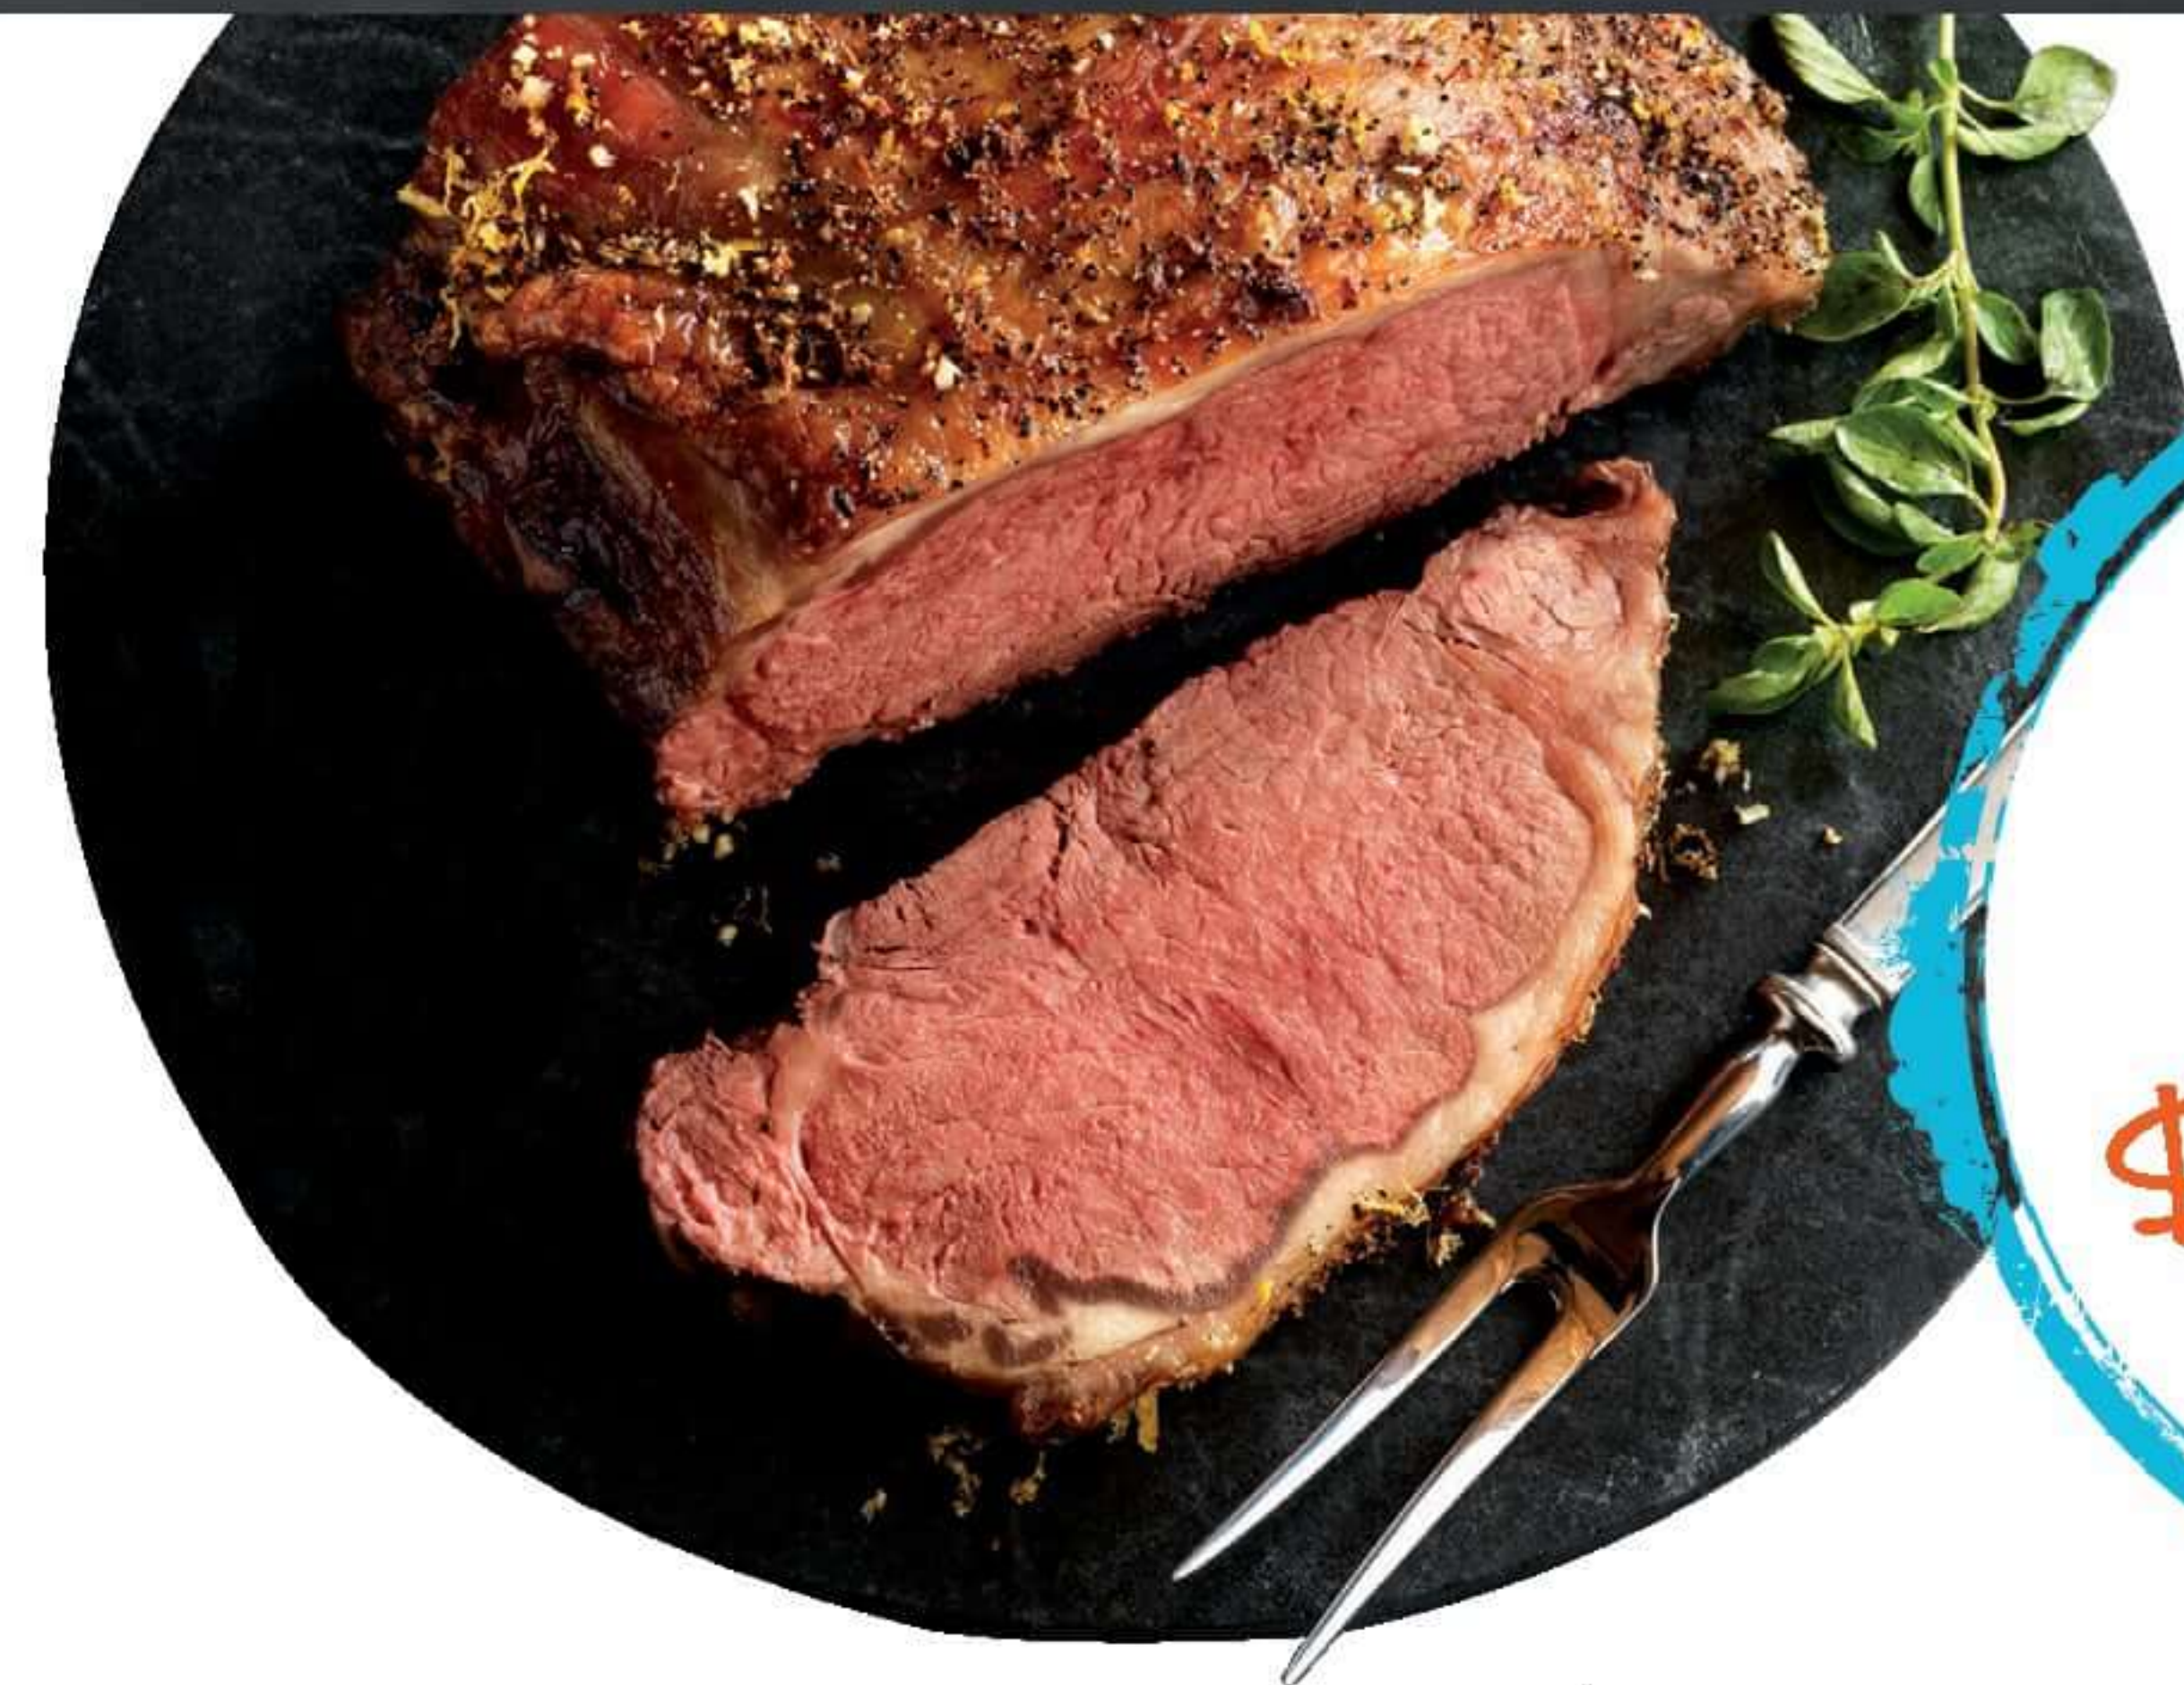

CERTIFIED ANGUS BEEF BRAND
USDA Choice
Certified Angus Beef
Boneless
NEW YORK STRIP ROAST
$9.99/lb.