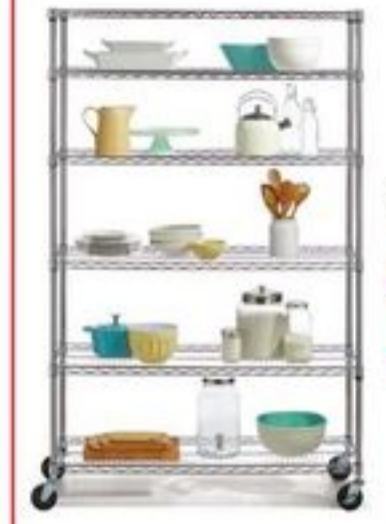

SAVE $100
149.99
Reg. 249.99
6-Tier Wire Shelf on Casters, Chrome. 68-5393-6.

You might need this