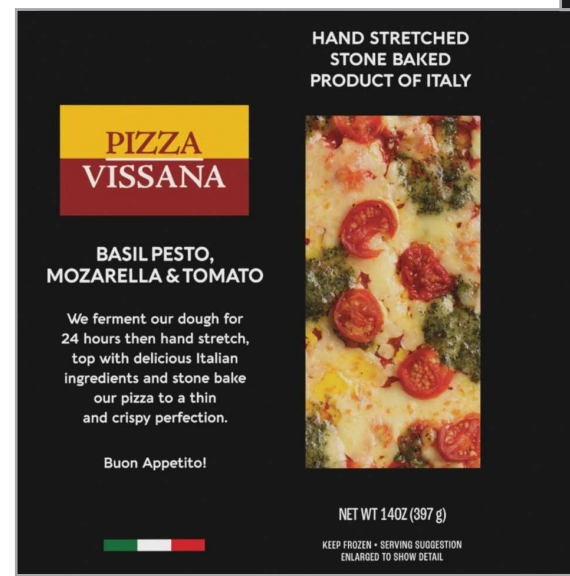

SAVE UP TO 60%

*Local* OWNERS. *Low* PRICES.  
**LOTS TO** *Love.*

**12oz**

**\$3.99**

Smithfield Hickory Smoked or Thick Cut Bacon, 12 oz In the deli.

SAVE UP TO 62%

**\$4.99**

Pizza Vissana, 14 oz Assorted varieties. In the freezer.