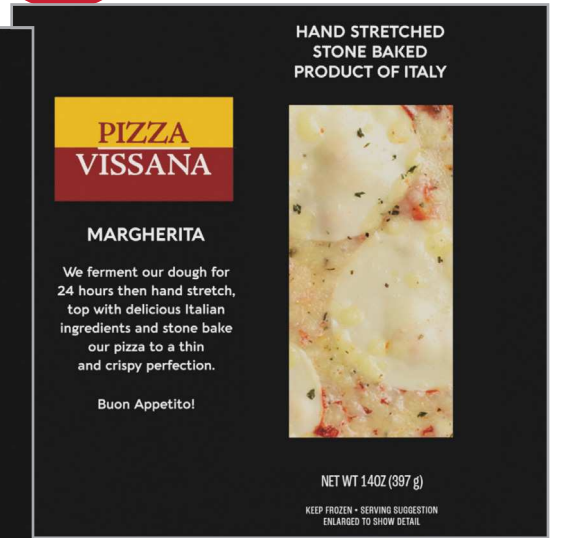

SAVE UP TO 60%

*Local* OWNERS. *Low* PRICES.  
**LOTS TO** *Love.*

**12oz**

**\$3.99**

Smithfield Hickory Smoked or Thick Cut Bacon, 12 oz In the deli.

SAVE UP TO 62%

**\$4.99**

Pizza Vissana, 14 oz Assorted varieties. In the freezer.