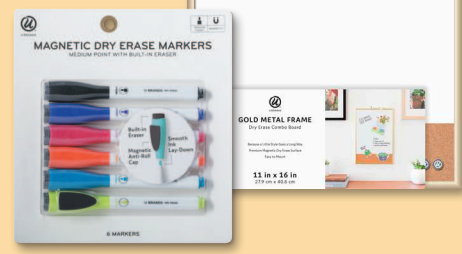

dip®

SAVE \$6
\$10
With Card

Dip® Essential Tee

Women's sizes.
Reg. \$16

All Dip® Apparel on sale

Dip® Long Sleeve Tee or Leggings

\$6

With Card
Girls' 4-16.
Reg. \$10-12

Dip® Long Sleeve Tee

\$5

With Card
Toddlers' sizes.
Reg. \$10

Dip® Graphic Tee

\$12

With Card
Men's sizes.
Reg. \$16

Pilot G2
2-Pack Pens
\$2.79
With Card

U Brands Dry Erase Boards & Markers

SAVE 20%
With Card

Rainbow Loom Beadmoji™ Deluxe Bracelet Kit

\$14.99
With Card

Prices good Thursday, December 26, 2024 through Wednesday, January 1, 2025.

Savings are from Regular Prices, unless otherwise noted. Select Offers are with Card. Seasonal selection varies and is limited to stock on hand. We reserve the right to limit quantities and correct printed errors. Some Apparel, Electronics and other select items may not be available at all stores. See store for details. *All* or *Entire Stock* sales events exclude *Locked in Low Prices* and Clearance items. Final savings percentages may be slightly greater than shown. Limit 1 (one) manufacturer's coupon per item purchased. None sold to dealers. COPYRIGHT 2024. KROGER LIMITED PARTNERSHIP 1. QUANTITY RIGHTS RESERVED.