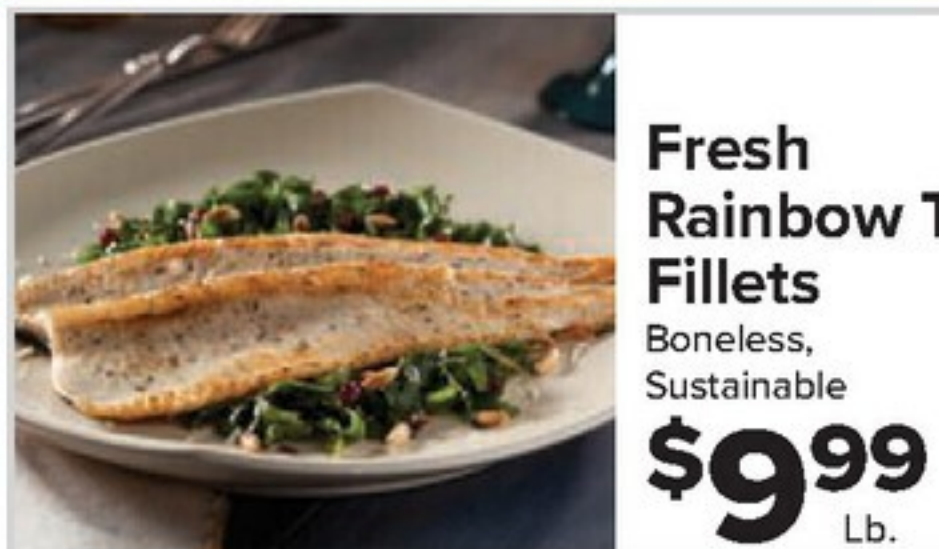

Quality Meals Begin with *Fresh Seafood*

Fresh Rainbow Trout Fillets
Boneless, Sustainable **$9⁹⁹** Lb.