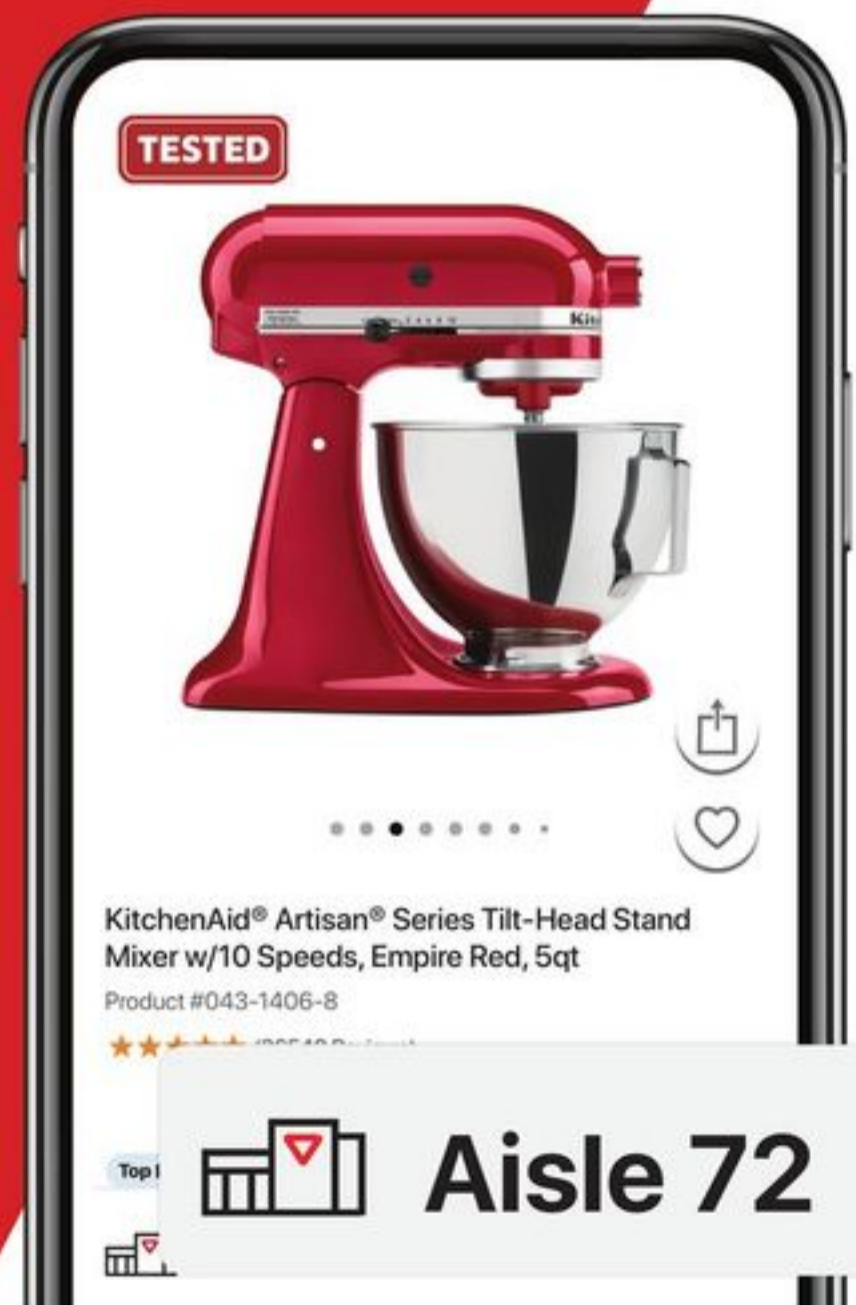

Find it. Fast.

Download the
CT app to get
an item's
exact aisle
location.

[Download Now](#)

SHOP
SMARTER
AT