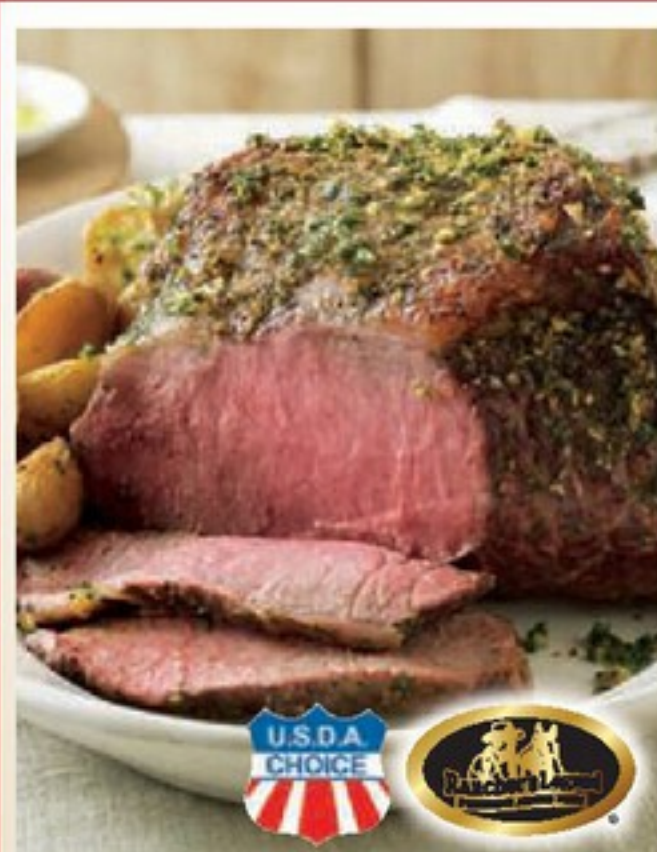

Rancher's Legend Premium Black Angus Beef Bottom Round Roast
Boneless

$499 Lb.