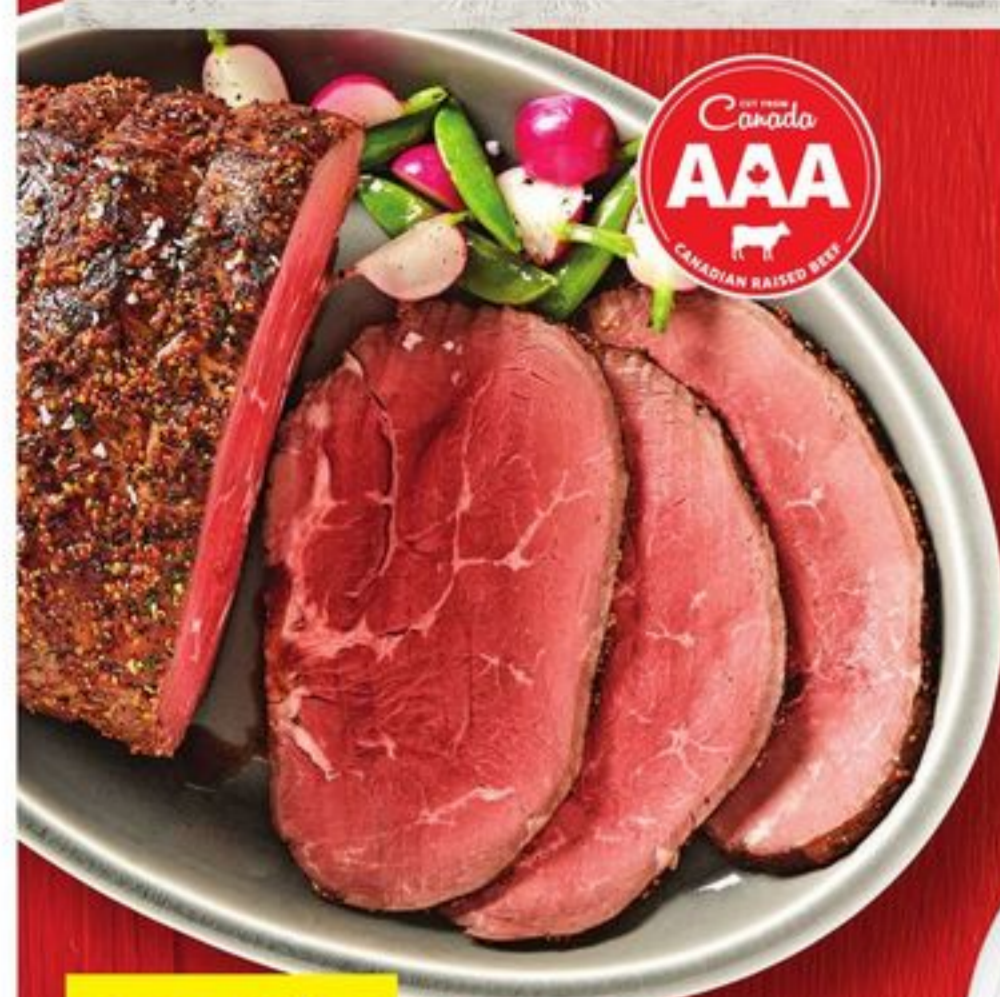

HOLIDAY FAVOURITES

9.99
/lb