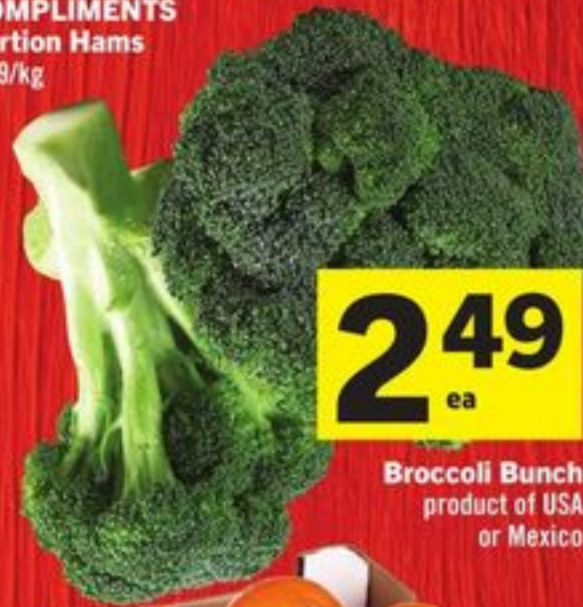

2.49

Broccoli Bunch
product of USA
or Mexico