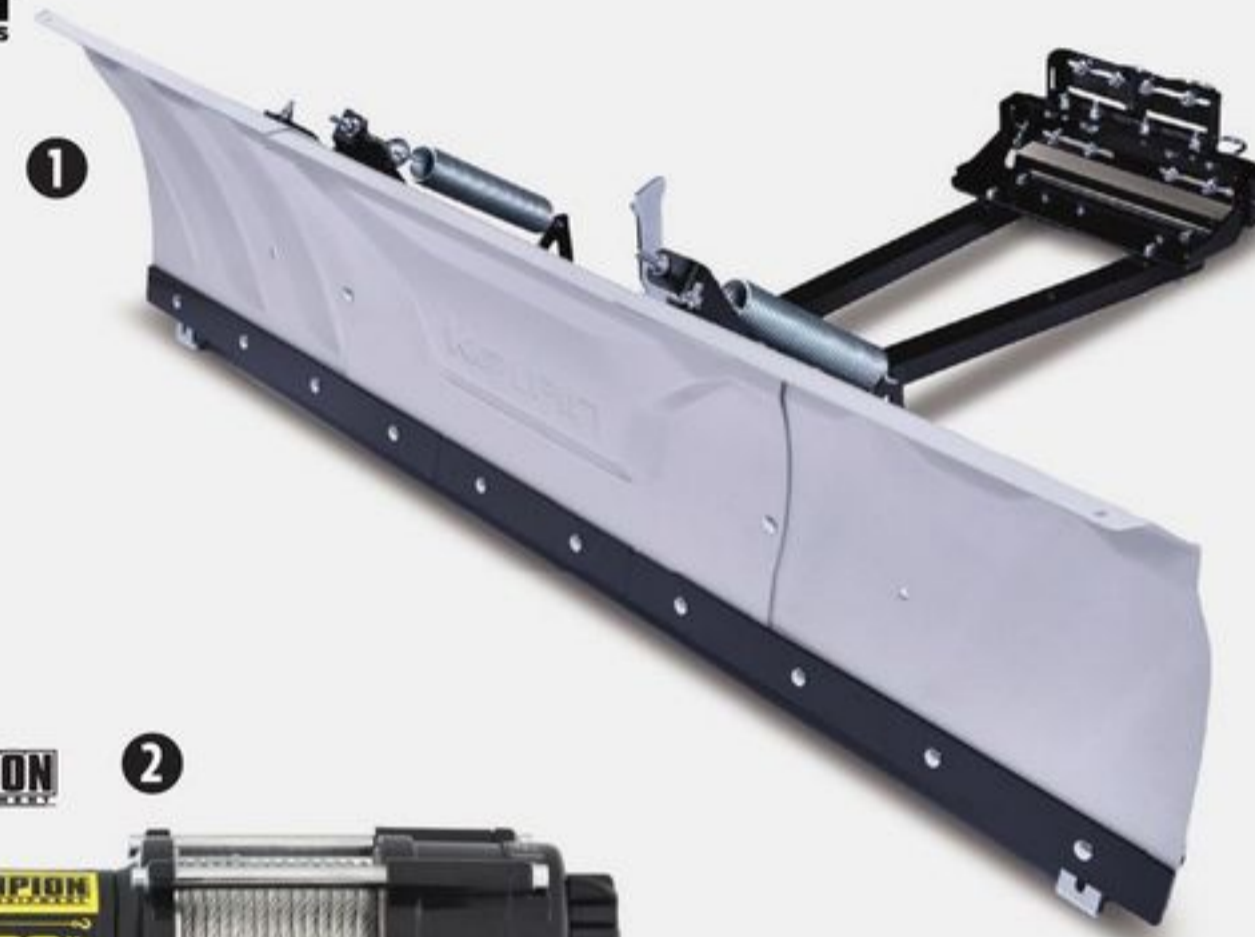

CHAMPION

SAVE UP TO
$190

1 Sale 349.99 14.59/24 mo** Reg 539.99 Switchblade ATV Plow.
Adjusts from 48-60" wide. 27-8190-6. 2 Sale 174.99 7.30/24 mo**
Reg 219.99 3000-lb ATV/UTV Winch Kit. 40-5964-0.

MAXIMUM

SAVE
40% Sale 29.99 Reg 49.99 4 1/2"
Metal Cut-Off Discs, 50-Pk.
3/16" thick. 54-1873-8.

YARDWORKS

SAVE
25%

Sale 9.99
Reg 13.99
High-
Performance
Ice Melter.
5kg.
59-6202-6.

DEWALT