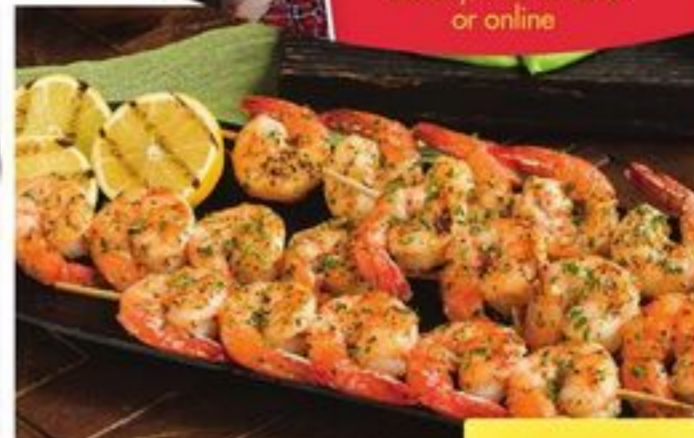

Waterfront Bistro®
Large Raw Shrimp
31 to 40-ct. Sold in a 2-lb. bag. Frozen.
3⁹⁹
lb
Member Price