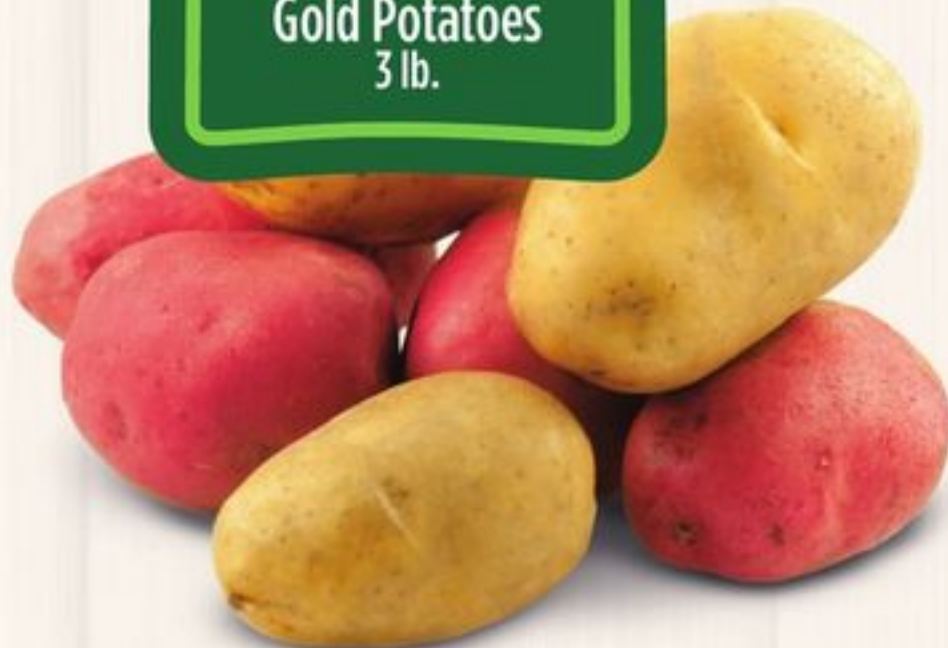

$2.95
SALE Red or
Gold Potatoes
3 lb.