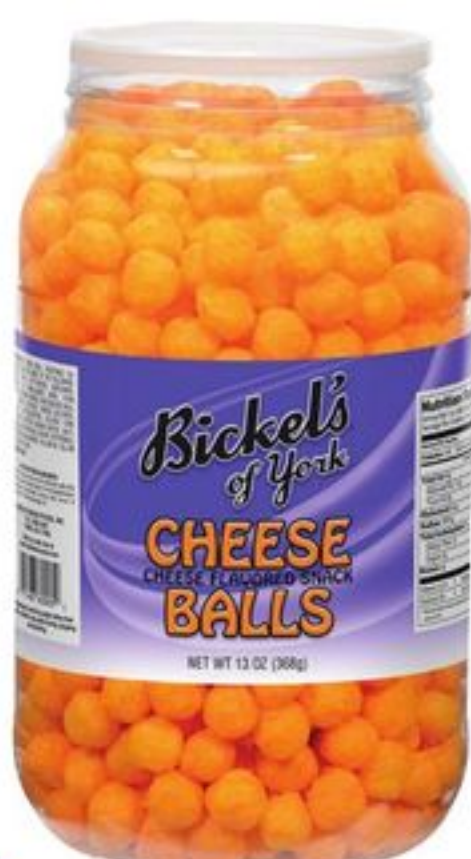

SAVE \$1.98
with myLidl
Jimmy Dean® frozen
breakfast sandwiches
• choose from assorted varieties
• 28.8 - 36 oz.
No. 204530 - 236131 - 236331

PANTRY ESSENTIALS

1⁹⁹ ea. **SAVE 70¢**
 premium chunk chicken breast with rib meat in water
 • 12.5 oz.
 No. 216354

4/\$3 **MIX & MATCH**
 tuna
 • choose from assorted varieties
 • 2.6 - 5 oz.
 No. 244822 - 266744 - 266752 - 266750 - 266749
 must buy 4

2/\$2 **MIX & MATCH**
 solid white albacore tuna
 • choose from assorted varieties
 • 5 oz.
 • limit six per customer
 No. 266747 - 244824
 must buy 2

3⁹⁹ ea. **Bickel's®** cheese ball barrel
 • 13 oz.
 No. 7154757

4⁹⁹ ea. **Wege of Hanover®** hard pretzel barrel
 • 20 oz.
 No. 7154758

5⁹⁹ ea. **Snack Day** sweet & salty kettle corn, family size
 • 20 ct.
 • 15 oz.
 No. 221493