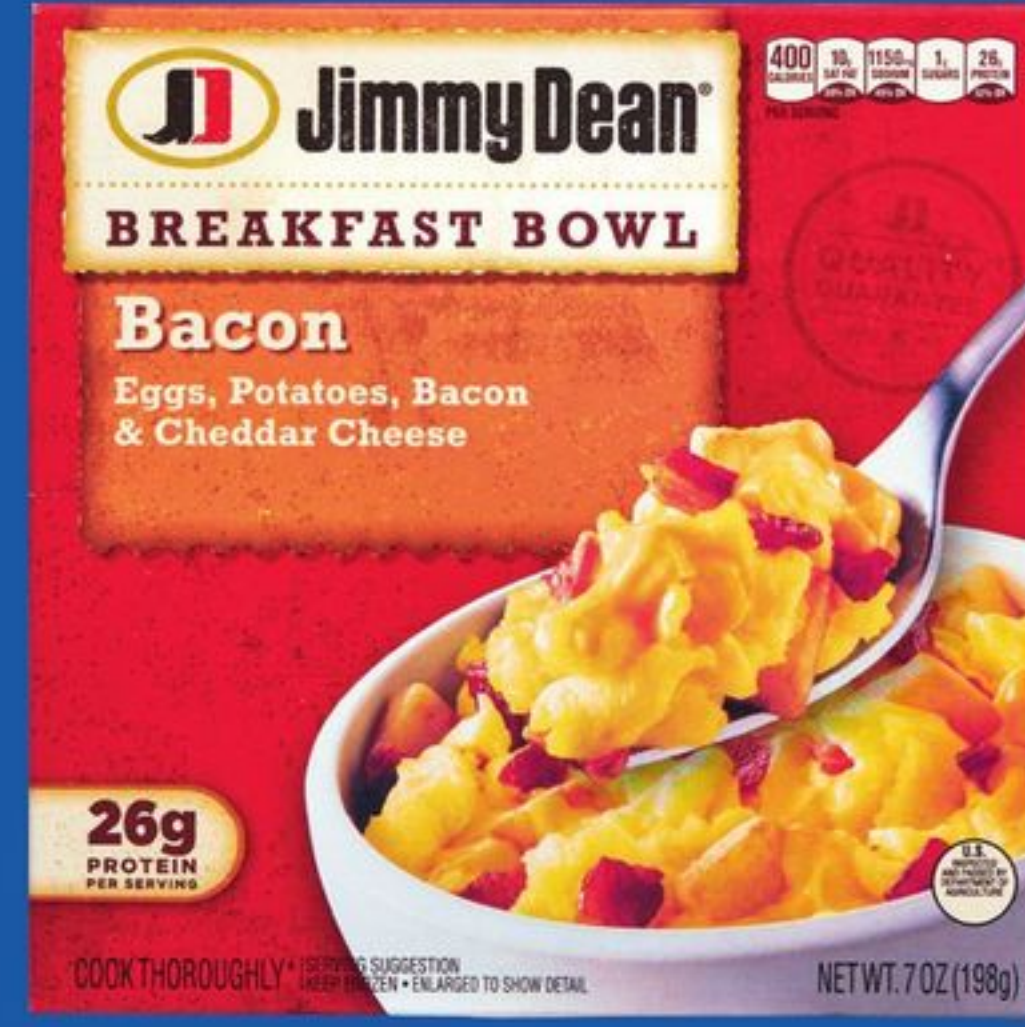

7⁴⁹ ea. Jimmy Dean® frozen
chicken biscuit
• choose from assorted varieties
• 4 ct.
• 16.4 oz.
No. 7141295 - 7141297

HEARTY BREAKFAST BITES

4.99
ea.

SAVE \$1.27
with myLidl
Jimmy Dean® frozen
maple griddle cake
sandwiches
• 4 ct.
• 18.8 oz.
No. 7141293