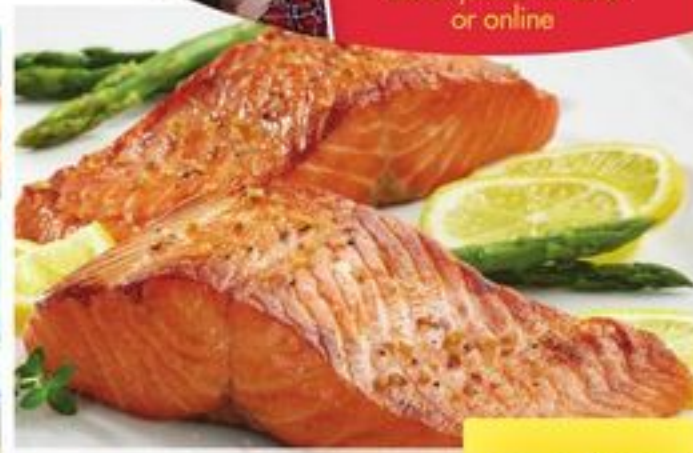

Fresh Atlantic
Salmon Portion
7-oz. Farm raised.
Includes marinated portion.

5.99
ea
Member Price