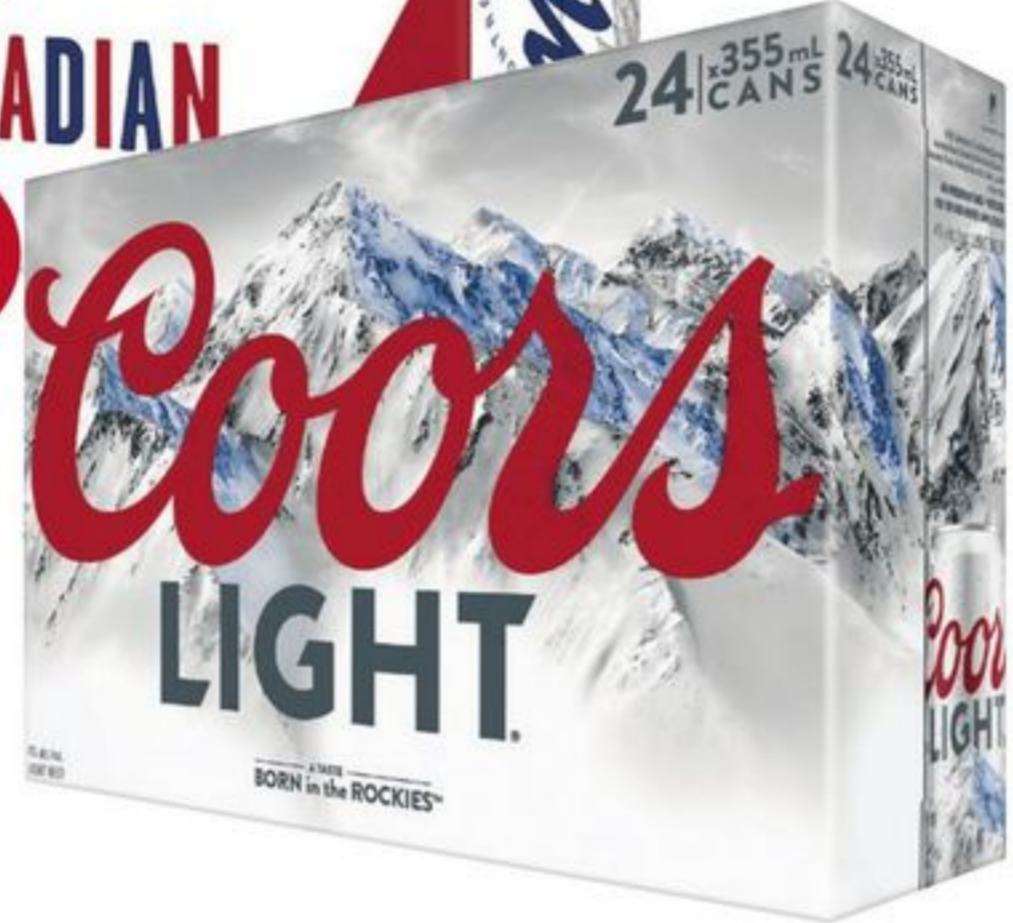

SAVE $7

500 PTS when you buy 2

That's like $5 toward your next purchase

Twisted Tea
Hard Iced Tea Selected Varieties
12 x 355 mL

24⁹⁹

SAVE $3⁵⁰