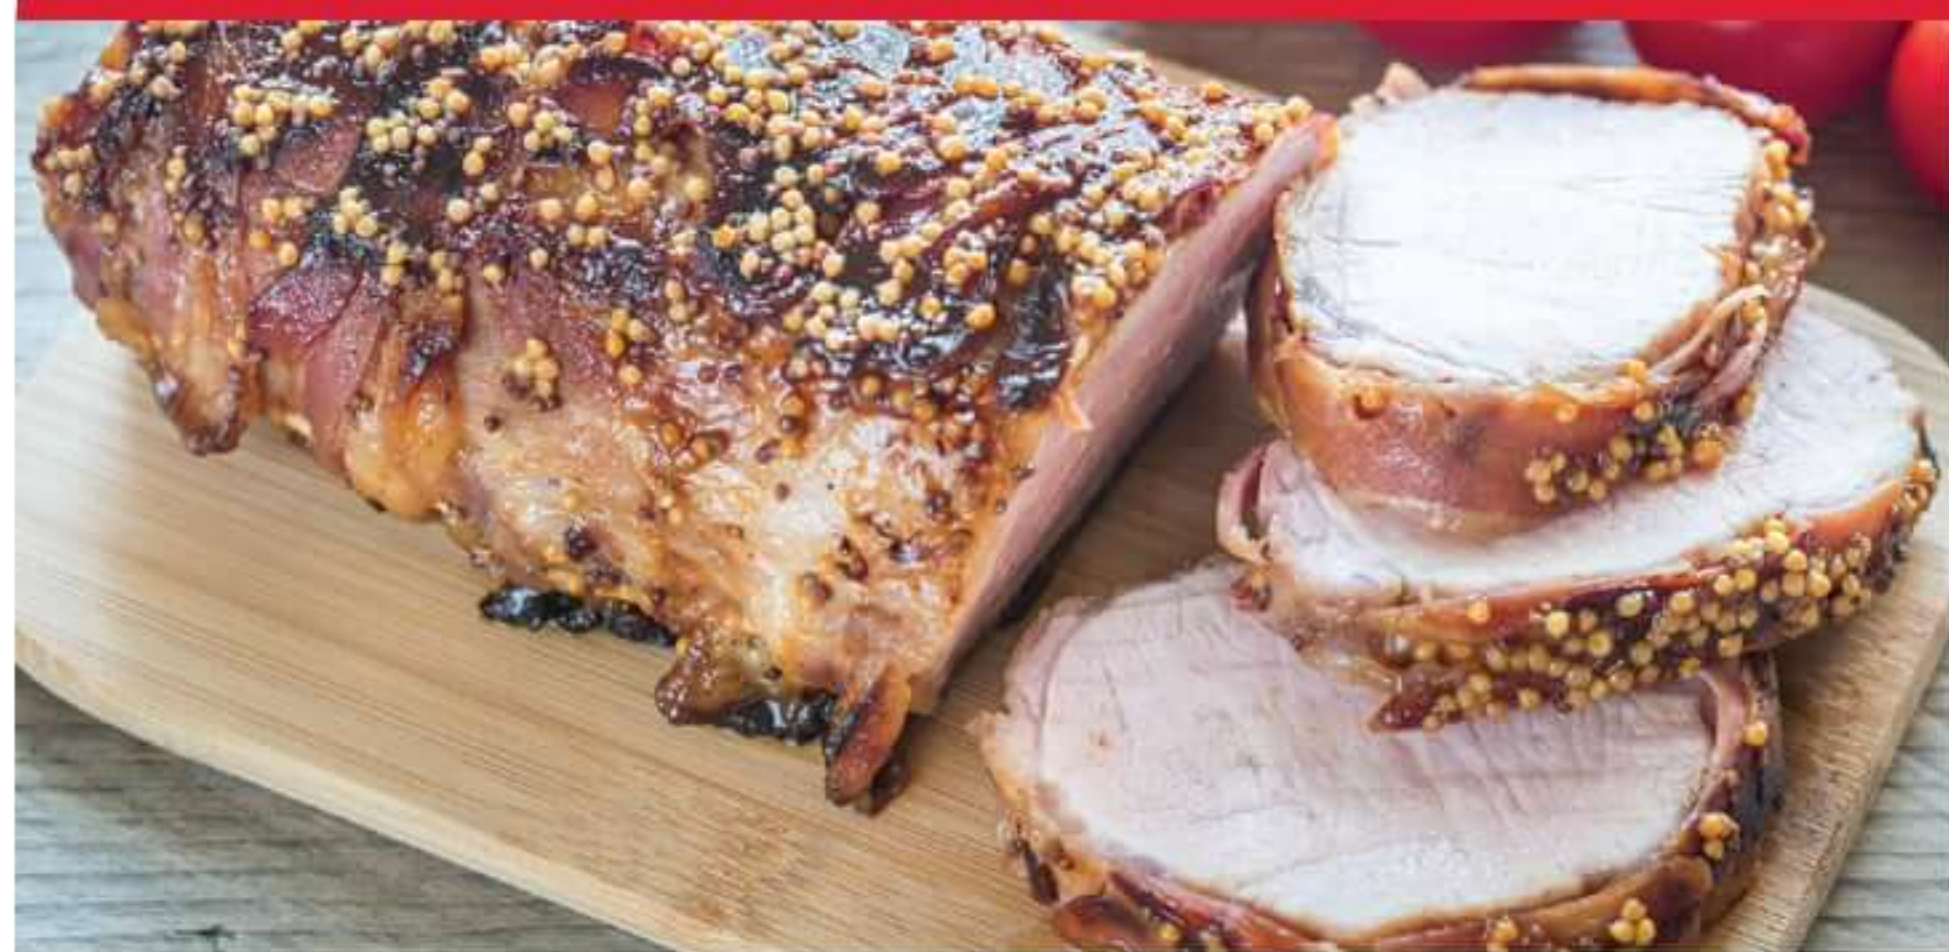

Green Beans, Zucchini or Summer Squash

\$1.49 lb.
with card

MEAT & SEAFOOD

Fresh, All-Natural Boneless Whole Pork Loin
\$1.99 lb.
with card

Fresh, All-Natural Angus Boneless Top Round London Broil or Bottom Round Roast
\$6.49 lb.
with card