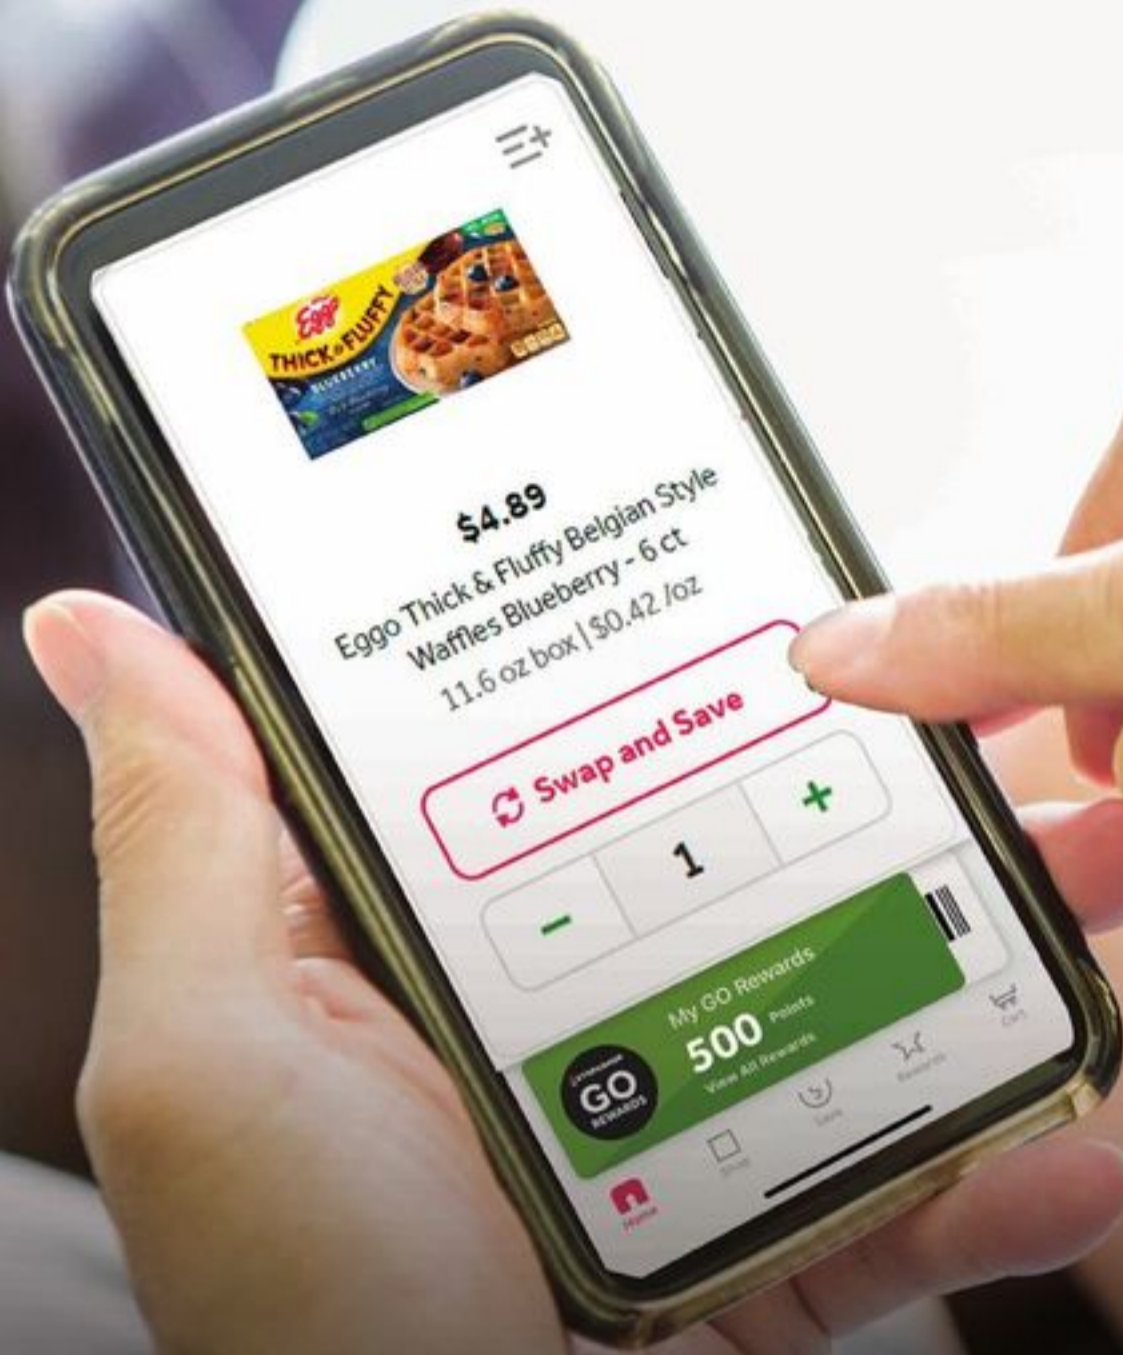

Product pricing and availability may vary by location.

Want to **BOOST** YOUR BUDGET?

Use the online Swap and Save feature to substitute in trusted Nature's Promise or Stop & Shop brand items.

[Shop Now](#)

STOP&SHOP
Delivery
& Pickup